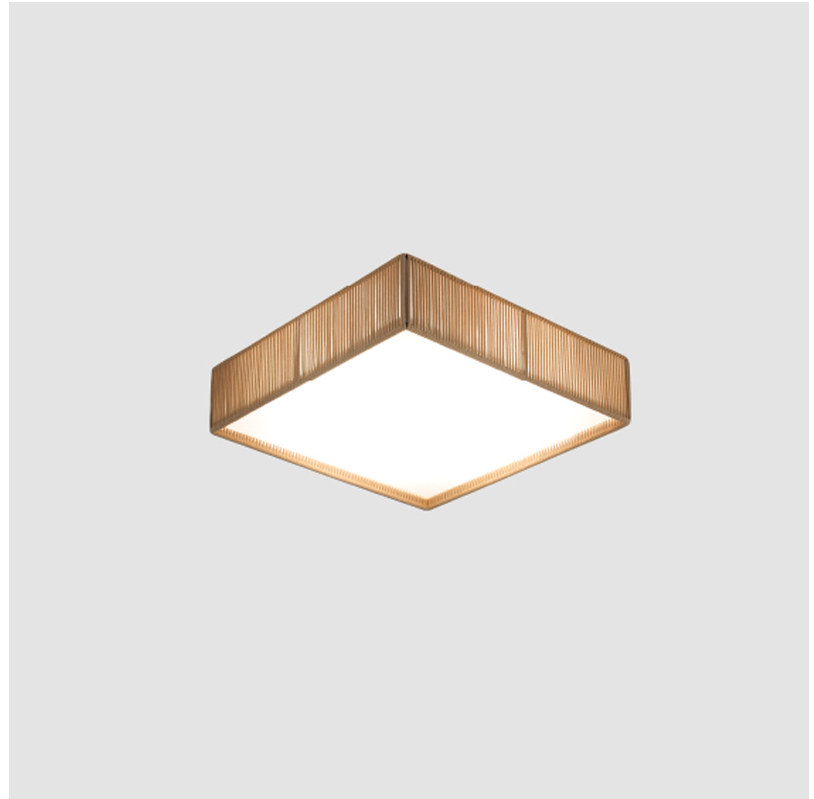

PROJECT	_____
TYPE	_____
SPECIFIER	_____
QUANTITY	_____
DATE	_____

BASS SURFACE

D112046-

base number   Finish
Options

1. To build a product code in our configurator select the specify button on the base model # product page
2. To build a manual product code on this datasheet choose from the options listed below in blue font and add the suffix to the base model #

GENERAL

Series: Bass
Brand: Ole
Division: Design
Mounting Type: Surface
Mounting Location: Ceiling
Subcategory: Ambient

PHYSICAL

Shape: Square
Length (mm): 350
Length (in): 13 ¾
Width (mm): 350
Width (in): 13 ¾
Height (mm): 140
Height (in): 5 ½
Light Distribution: Direct / Indirect
Weight (kg): 2.4
Weight (lbs): 5.29
Diffuser: PMMA - Opal
Fixture Finish: BEI / BLK / BLU / COG / DGN / GRY / MRN / MOC / MUS / OLV / SIL / STN / TER / WHI
Fixture Material: Fabric Cord / Metal
Cable Details: 2000mm Cable
Upon Request: Other fabric cord colors available upon request (see downloadable finish chart)

ELECTRICAL

Number of Lamps: 2
Lamp Type: LED Retrofit
Lamp Shape: A19
Bulb Included: Bulb Not Included
Max. Wattage Per Lamp (W): 15
Lamp Base: E26
Input Voltage (V): 120
Upon Request: 277Vac / GU24

LED

OPTICAL

RATINGS AND CERTIFICATIONS

Certified By: Certified for North American Standards
IP rating: IP20