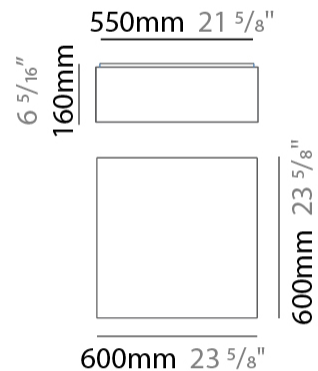

PROJECT
TYPE
SPECIFIER
QUANTITY
DATE

BASS SURFACE

D112047-

base number Finish
Options

1. To build a product code in our configurator select the specify button on the base model # product page
2. To build a manual product code on this datasheet choose from the options listed below in blue font and add the suffix to the base model #

GENERAL

Series: Bass
Brand: Ole
Division: Design
Mounting Type: Surface
Mounting Location: Ceiling
Subcategory: Ambient

PHYSICAL

Shape: Square
Length (mm): 600
Length (in): 23 5/8
Width (mm): 600
Width (in): 23 5/8
Height (mm): 160
Height (in): 6 5/16
Light Distribution: Direct / Indirect
Weight (kg): 5
Weight (lbs): 11.02
Diffuser: PMMA - Opal
Fixture Finish: BEI / BLK / BLU / COG / DGN / GRY / MRN / MOC / MUS / OLV / SIL / STN / TER / WHI
Fixture Material: Fabric Cord / Metal
Cable Details: 2000mm Cable
Upon Request: Other fabric cord colors available upon request (see downloadable finish chart)

ELECTRICAL

Number of Lamps: 4
Lamp Type: LED Retrofit
Lamp Shape: A19
Bulb Included: Bulb Not Included
Max. Wattage Per Lamp (W): 15
Lamp Base: E26
Input Voltage (V): 120
Upon Request: 277Vac / GU24

LED

OPTICAL

RATINGS AND CERTIFICATIONS

Certified By: Certified for North American Standards
IP rating: IP20