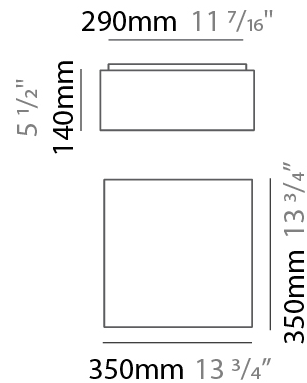

PROJECT	_____
TYPE	_____
SPECIFIER	_____
QUANTITY	_____
DATE	_____

BASS SURFACE

D112046-

base number   Finish
Options

1. To build a product code in our configurator select the specify button on the base model # product page
2. To build a manual product code on this datasheet choose from the options listed below in blue font and add the suffix to the base model #

GENERAL

Series: Bass
Brand: Ole
Division: Design
Mounting Type: Surface
Mounting Location: Ceiling
Subcategory: Ambient

PHYSICAL

Shape: Square
Length (mm): 350
Length (in): 13 ¾
Width (mm): 350
Width (in): 13 ¾
Height (mm): 140
Height (in): 5 ½
Light Distribution: Direct / Indirect
Weight (kg): 2.4
Weight (lbs): 5.29
Diffuser: PMMA - Opal
Fixture Finish: BEI / BLK / BLU / COG / DGN / GRY / MRN / MOC / MUS / OLV / SIL / STN / TER / WHI
Fixture Material: Fabric Cord / Metal
Cable Details: 2000mm Cable
Upon Request: Other fabric cord colors available upon request (see downloadable finish chart)

ELECTRICAL

Number of Lamps: 2
Lamp Type: LED Retrofit
Lamp Shape: A19
Bulb Included: Bulb Not Included
Max. Wattage Per Lamp (W): 15
Lamp Base: E26
Input Voltage (V): 120
Upon Request: 277Vac / GU24

LED

OPTICAL

RATINGS AND CERTIFICATIONS

Certified By: Certified for North American Standards
IP rating: IP20