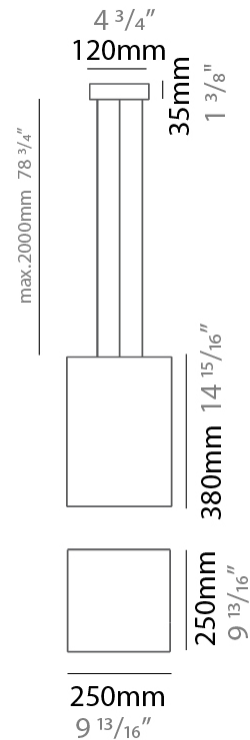

PROJECT	
TYPE	
SPECIFIER	
QUANTITY	
DATE	

BASS SUSPENSION

D111119-

base number	Finish Options	Finish Options

1. To build a product code in our configurator select the specify button on the base model # product page
2. To build a manual product code on this datasheet choose from the options listed below in blue font and add the suffix to the base model #

GENERAL

Series: Bass
Brand: Ole
Division: Design
Mounting Type: Suspension
Mounting Location: Ceiling
Subcategory: Pendant

PHYSICAL

Shape: Rectangle
Length (mm): 250
Length (in): 9 ¹³/₁₆
Width (mm): 250
Width (in): 9 ¹³/₁₆
Height (mm): 380
Height (in): 14 ¹⁵/₁₆
Max. Overall Height (mm): 2380
Max. Overall Height (in): 93 ¹¹/₁₆
Light Distribution: Direct / Indirect
Weight (kg): 3.5
Weight (lbs): 7.72
Fixture Finish: BEI / BLK / BLU / COG / DGN / GRY / MRN / MOC / MUS / OLV / SIL / STN / TER / WHI
Holder Finish: MWH / MBK
Fixture Material: Fabric Cord / Metal
Cable Details: 2000mm Cable
Upon Request: Other fabric cord colors available upon request (see downloadable finish chart)

ELECTRICAL

Number of Lamps: 1
Lamp Type: LED Retrofit
Lamp Shape: A19
Bulb Included: Bulb Not Included
Max. Wattage Per Lamp (W): 15
Lamp Base: E26
Input Voltage (V): 120
Upon Request: 277Vac / GU24

LED

OPTICAL

RATINGS AND CERTIFICATIONS

Certified By: Certified for North American Standards
IP rating: IP20