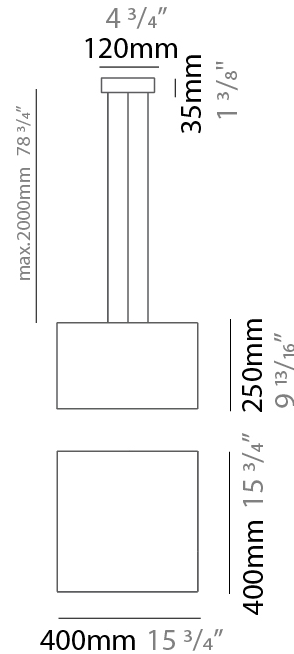

PROJECT	_____
TYPE	_____
SPECIFIER	_____
QUANTITY	_____
DATE	_____

BASS SUSPENSION

D111120- _____

base number   Finish Options   Finish Options

1. To build a product code in our configurator select the specify button on the base model # product page
2. To build a manual product code on this datasheet choose from the options listed below in blue font and add the suffix to the base model #

GENERAL

Series: Bass
Brand: Ole
Division: Design
Mounting Type: Suspension
Mounting Location: Ceiling
Subcategory: Pendant

PHYSICAL

Shape: Rectangle
Length (mm): 400
Length (in): 15 3/4
Width (mm): 400
Width (in): 15 3/4
Height (mm): 250
Height (in): 9 13/16
Max. Overall Height (mm): 2250
Max. Overall Height (in): 88 9/16
Light Distribution: Direct / Indirect
Weight (kg): 4
Weight (lbs): 8.82
Fixture Finish: BEI / BLK / BLU / COG / DGN / GRY / MRN / MOC / MUS / OLV / SIL / STN / TER / WHI
Holder Finish: MWH / MBK
Fixture Material: Fabric Cord / Metal
Cable Details: 2000mm Cable
Upon Request: Other fabric cord colors available upon request (see downloadable finish chart)

ELECTRICAL

Number of Lamps: 1
Lamp Type: LED Retrofit
Lamp Shape: A19
Bulb Included: Bulb Not Included
Max. Wattage Per Lamp (W): 15
Lamp Base: E26
Input Voltage (V): 120
Upon Request: 277Vac / GU24

LED

OPTICAL

RATINGS AND CERTIFICATIONS

Certified By: Certified for North American Standards
IP rating: IP20