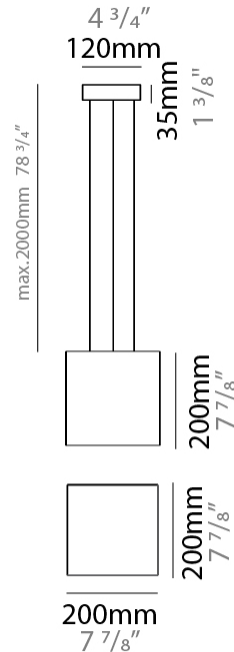

BASS SUSPENSION

D111118-

base number   Finish Options   Finish Options

1. To build a product code in our configurator select the specify button on the base model # product page
2. To build a manual product code on this datasheet choose from the options listed below in blue font and add the suffix to the base model #

GENERAL

Series: Bass
Brand: Ole
Division: Design
Mounting Type: Suspension
Mounting Location: Ceiling
Subcategory: Pendant

PHYSICAL

Shape: Square
Length (mm): 200
Length (in): 7 ⁷/₈
Width (mm): 200
Width (in): 7 ⁷/₈
Height (mm): 200
Height (in): 7 ⁷/₈
Max. Overall Height (mm): 2200
Max. Overall Height (in): 86 ⁵/₈
Light Distribution: Direct / Indirect
Weight (kg): 3
Weight (lbs): 6.61
Fixture Finish: BEI / BLK / BLU / COG / DGN / GRY / MRN / MOC / MUS / OLV / SIL / STN / TER / WHI
Holder Finish: MWH / MBK
Fixture Material: Fabric Cord / Metal
Cable Details: 2000mm Cable
Upon Request: Other fabric cord colors available upon request (see downloadable finish chart)

ELECTRICAL

Number of Lamps: 1
Lamp Type: LED Retrofit
Lamp Shape: A19
Bulb Included: Bulb Not Included
Max. Wattage Per Lamp (W): 15
Lamp Base: E26
Input Voltage (V): 120
Upon Request: 277Vac / GU24

LED

OPTICAL

RATINGS AND CERTIFICATIONS

Certified By: Certified for North American Standards
IP rating: IP20