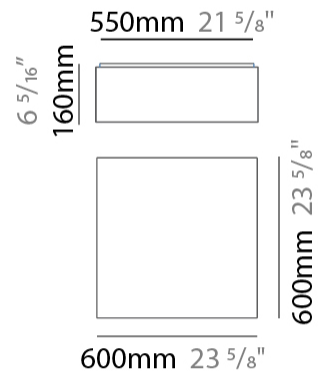

BASS SURFACE

D112047-

base number   Finish
Options

1. To build a product code in our configurator select the specify button on the base model # product page
2. To build a manual product code on this datasheet choose from the options listed below in blue font and add the suffix to the base model #

GENERAL

Series: Bass _____
Brand: Ole _____
Division: Design _____
Mounting Type: Surface _____
Mounting Location: Ceiling _____
Subcategory: Ambient _____

PHYSICAL

Shape: Square _____
Length (mm): 600 _____
Length (in): 23 ⁵/₈ _____
Width (mm): 600 _____
Width (in): 23 ⁵/₈ _____
Height (mm): 160 _____
Height (in): 6 ⁵/₁₆ _____
Light Distribution: Direct / Indirect _____
Weight (kg): 5 _____
Weight (lbs): 11.02 _____
Diffuser: PMMA - Opal _____
Fixture Finish: BEI / BLK / BLU / COG / DGN / GRY / MRN / MOC / MUS / OLV / SIL / STN / TER / WHI _____
Fixture Material: Fabric Cord / Metal _____
Cable Details: 2000mm Cable _____
Upon Request: Other fabric cord colors available upon request (see downloadable finish chart) _____

ELECTRICAL

Number of Lamps: 4 _____
Lamp Type: LED Retrofit _____
Lamp Shape: A19 _____
Bulb Included: Bulb Not Included _____
Max. Wattage Per Lamp (W): 15 _____
Lamp Base: E26 _____
Input Voltage (V): 120 _____
Upon Request: 277Vac / GU24 _____

LED

OPTICAL

RATINGS AND CERTIFICATIONS

Certified By: Certified for North American Standards _____
IP rating: IP20 _____