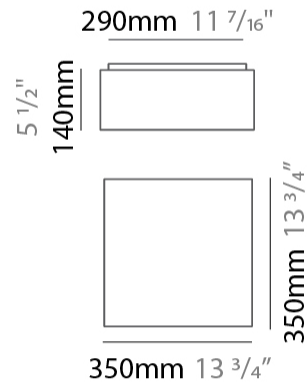

PROJECT
TYPE
SPECIFIER
QUANTITY
DATE

BASS SURFACE

D112046-

base number Finish
Options

1. To build a product code in our configurator select the specify button on the base model # product page
2. To build a manual product code on this datasheet choose from the options listed below in blue font and add the suffix to the base model #

GENERAL

Series: Bass
Brand: Ole
Division: Design
Mounting Type: Surface
Mounting Location: Ceiling
Subcategory: Ambient

PHYSICAL

Shape: Square
Length (mm): 350
Length (in): 13 3/4
Width (mm): 350
Width (in): 13 3/4
Height (mm): 140
Height (in): 5 1/2
Light Distribution: Direct / Indirect
Weight (kg): 2.4
Weight (lbs): 5.29
Diffuser: PMMA - Opal
Fixture Finish: BEI / BLK / BLU / COG / DGN / GRY / MRN / MOC / MUS / OLV / SIL / STN / TER / WHI
Fixture Material: Fabric Cord / Metal
Cable Details: 2000mm Cable
Upon Request: Other fabric cord colors available upon request (see downloadable finish chart)

ELECTRICAL

Number of Lamps: 2
Lamp Type: LED Retrofit
Lamp Shape: A19
Bulb Included: Bulb Not Included
Max. Wattage Per Lamp (W): 15
Lamp Base: E26
Input Voltage (V): 120
Upon Request: 277Vac / GU24

LED

OPTICAL

RATINGS AND CERTIFICATIONS

Certified By: Certified for North American Standards
IP rating: IP20