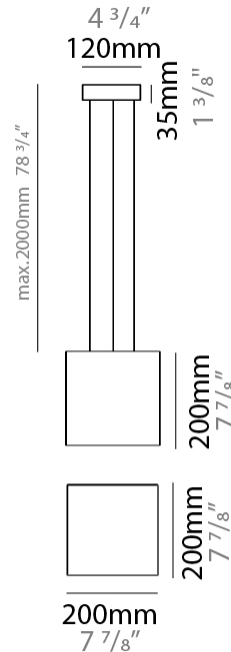

BASS SUSPENSION

D111118- -

base number   Finish Options   Finish Options

1. To build a product code in our configurator select the specify button on the base model # product page
2. To build a manual product code on this datasheet choose from the options listed below in blue font and add the suffix to the base model #

GENERAL

Series: Bass
Brand: Ole
Division: Design
Mounting Type: Suspension
Mounting Location: Ceiling
Subcategory: Pendant

PHYSICAL

Shape: Square
Length (mm): 200
Length (in): 7 7/8
Width (mm): 200
Width (in): 7 7/8
Height (mm): 200
Height (in): 7 7/8
Max. Overall Height (mm): 2200
Max. Overall Height (in): 86 5/8
Light Distribution: Direct / Indirect
Weight (kg): 3
Weight (lbs): 6.61
Fixture Finish: BEI / BLK / BLU / COG / DGN / GRY / MRN / MOC / MUS / OLV / SIL / STN / TER / WHI
Holder Finish: MWH / MBK
Fixture Material: Fabric Cord / Metal
Cable Details: 2000mm Cable
Upon Request: Other fabric cord colors available upon request (see downloadable finish chart)

ELECTRICAL

Number of Lamps: 1
Lamp Type: LED Retrofit
Lamp Shape: A19
Bulb Included: Bulb Not Included
Max. Wattage Per Lamp (W): 15
Lamp Base: E26
Input Voltage (V): 120
Upon Request: 277Vac / GU24

LED

OPTICAL

RATINGS AND CERTIFICATIONS

Certified By: Certified for North American Standards
IP rating: IP20