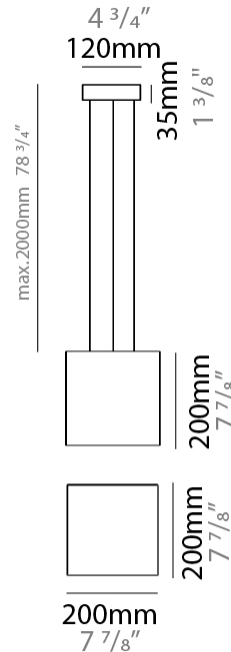

BASS SUSPENSION

D111118-

base number   Finish Options   Finish Options

1. To build a product code in our configurator select the specify button on the base model # product page
2. To build a manual product code on this datasheet choose from the options listed below in blue font and add the suffix to the base model #

GENERAL

Series: Bass
Brand: Ole
Division: Design
Mounting Type: Suspension
Mounting Location: Ceiling
Subcategory: Pendant

PHYSICAL

Shape: Square
Length (mm): 200
Length (in): 7 ⁷/₈
Width (mm): 200
Width (in): 7 ⁷/₈
Height (mm): 200
Height (in): 7 ⁷/₈
Max. Overall Height (mm): 2200
Max. Overall Height (in): 86 ⁵/₈
Light Distribution: Direct / Indirect
Weight (kg): 3
Weight (lbs): 6.61
Fixture Finish: BEI / BLK / BLU / COG / DGN / GRY / MRN / MOC / MUS / OLV / SIL / STN / TER / WHI
Holder Finish: MWH / MBK
Fixture Material: Fabric Cord / Metal
Cable Details: 2000mm Cable
Upon Request: Other fabric cord colors available upon request (see downloadable finish chart)

ELECTRICAL

Number of Lamps: 1
Lamp Type: LED Retrofit
Lamp Shape: A19
Bulb Included: Bulb Not Included
Max. Wattage Per Lamp (W): 15
Lamp Base: E26
Input Voltage (V): 120
Upon Request: 277Vac / GU24

LED

OPTICAL

RATINGS AND CERTIFICATIONS

Certified By: Certified for North American Standards
IP rating: IP20