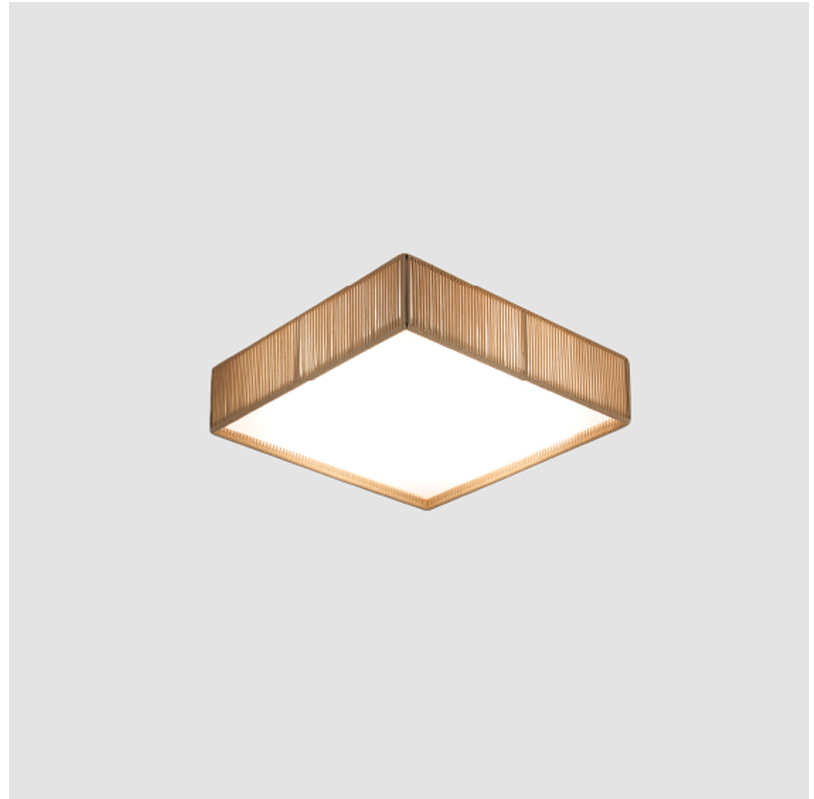

PROJECT
TYPE
SPECIFIER
QUANTITY
DATE

BASS SURFACE

D112046-

base number   Finish
Options

1. To build a product code in our configurator select the specify button on the base model # product page
2. To build a manual product code on this datasheet choose from the options listed below in blue font and add the suffix to the base model #

GENERAL

Series: Bass
Brand: Ole
Division: Design
Mounting Type: Surface
Mounting Location: Ceiling
Subcategory: Ambient

PHYSICAL

Shape: Square
Length (mm): 350
Length (in): 13 3/4
Width (mm): 350
Width (in): 13 3/4
Height (mm): 140
Height (in): 5 1/2
Light Distribution: Direct / Indirect
Weight (kg): 2.4
Weight (lbs): 5.29
Diffuser: PMMA - Opal
Fixture Finish: BEI / BLK / BLU / COG / DGN / GRY / MRN / MOC / MUS /
OLV / SIL / STN / TER / WHI
Fixture Material: Fabric Cord / Metal
Cable Details: 2000mm Cable
Upon Request: Other fabric cord colors available upon request (see
downloadable finish chart)

ELECTRICAL

Number of Lamps: 2
Lamp Type: LED Retrofit
Lamp Shape: A19
Bulb Included: Bulb Not Included
Max. Wattage Per Lamp (W): 15
Lamp Base: E26
Input Voltage (V): 120
Upon Request: 277Vac / GU24

LED

OPTICAL

RATINGS AND CERTIFICATIONS

Certified By: Certified for North American Standards
IP rating: IP20