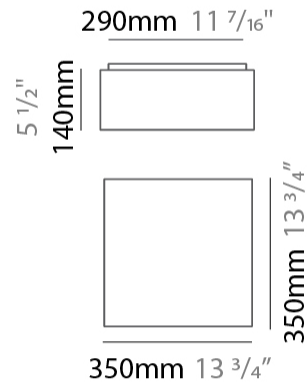

PROJECT
TYPE
SPECIFIER
QUANTITY
DATE

BASS SURFACE

D112046-

base number   Finish
Options

1. To build a product code in our configurator select the specify button on the base model # product page
2. To build a manual product code on this datasheet choose from the options listed below in blue font and add the suffix to the base model #

GENERAL

Series: Bass
Brand: Ole
Division: Design
Mounting Type: Surface
Mounting Location: Ceiling
Subcategory: Ambient

PHYSICAL

Shape: Square
Length (mm): 350
Length (in): 13 3/4
Width (mm): 350
Width (in): 13 3/4
Height (mm): 140
Height (in): 5 1/2
Light Distribution: Direct / Indirect
Weight (kg): 2.4
Weight (lbs): 5.29
Diffuser: PMMA - Opal
Fixture Finish: BEI / BLK / BLU / COG / DGN / GRY / MRN / MOC / MUS /
OLV / SIL / STN / TER / WHI
Fixture Material: Fabric Cord / Metal
Cable Details: 2000mm Cable
Upon Request: Other fabric cord colors available upon request (see
downloadable finish chart)

ELECTRICAL

Number of Lamps: 2
Lamp Type: LED Retrofit
Lamp Shape: A19
Bulb Included: Bulb Not Included
Max. Wattage Per Lamp (W): 15
Lamp Base: E26
Input Voltage (V): 120
Upon Request: 277Vac / GU24

LED

OPTICAL

RATINGS AND CERTIFICATIONS

Certified By: Certified for North American Standards
IP rating: IP20