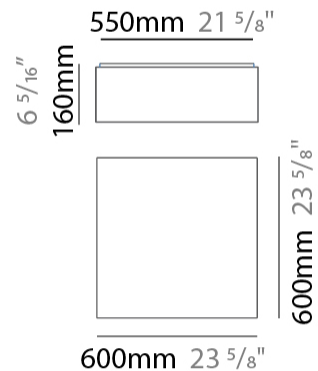

PROJECT
TYPE
SPECIFIER
QUANTITY
DATE

BASS SURFACE

D112047-

base number   Finish
Options

1. To build a product code in our configurator select the specify button on the base model # product page
2. To build a manual product code on this datasheet choose from the options listed below in blue font and add the suffix to the base model #

GENERAL

Series: Bass
Brand: Ole
Division: Design
Mounting Type: Surface
Mounting Location: Ceiling
Subcategory: Ambient

PHYSICAL

Shape: Square
Length (mm): 600
Length (in): 23 ⁵/₈
Width (mm): 600
Width (in): 23 ⁵/₈
Height (mm): 160
Height (in): 6 ⁵/₁₆
Light Distribution: Direct / Indirect
Weight (kg): 5
Weight (lbs): 11.02
Diffuser: PMMA - Opal
Fixture Finish: BEI / BLK / BLU / COG / DGN / GRY / MRN / MOC / MUS /
OLV / SIL / STN / TER / WHI
Fixture Material: Fabric Cord / Metal
Cable Details: 2000mm Cable
Upon Request: Other fabric cord colors available upon request (see
downloadable finish chart)

ELECTRICAL

Number of Lamps: 4
Lamp Type: LED Retrofit
Lamp Shape: A19
Bulb Included: Bulb Not Included
Max. Wattage Per Lamp (W): 15
Lamp Base: E26
Input Voltage (V): 120
Upon Request: 277Vac / GU24

LED

OPTICAL

RATINGS AND CERTIFICATIONS

Certified By: Certified for North American Standards
IP rating: IP20