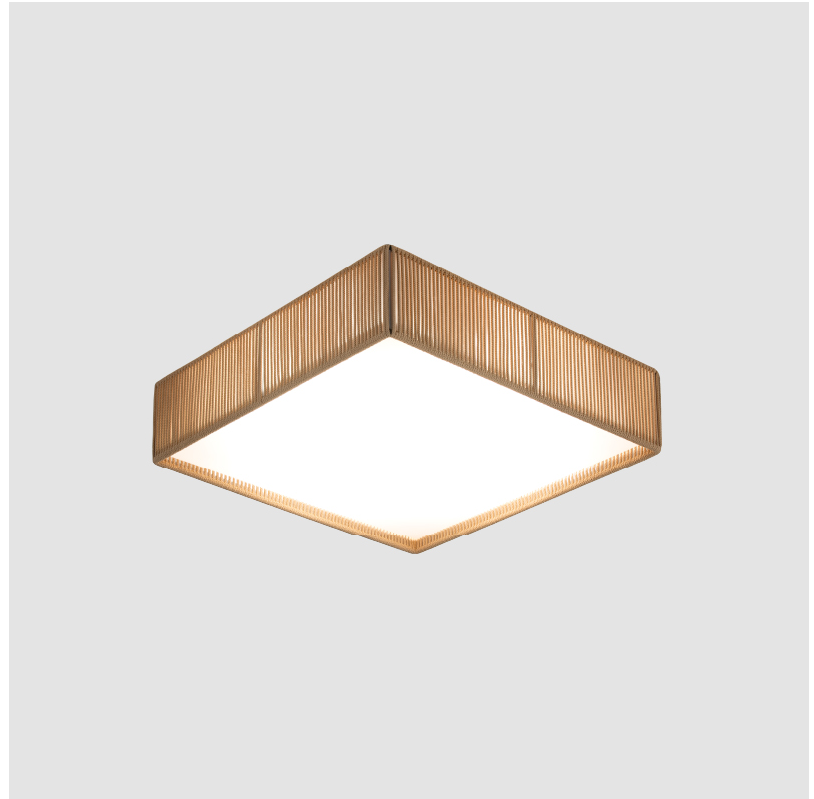

PROJECT
TYPE
SPECIFIER
QUANTITY
DATE

BASS SURFACE

D112047-

base number   Finish
Options

1. To build a product code in our configurator select the specify button on the base model # product page
2. To build a manual product code on this datasheet choose from the options listed below in blue font and add the suffix to the base model #

GENERAL

Series: Bass
Brand: Ole
Division: Design
Mounting Type: Surface
Mounting Location: Ceiling
Subcategory: Ambient

PHYSICAL

Shape: Square
Length (mm): 600
Length (in): 23 ⁵/₈
Width (mm): 600
Width (in): 23 ⁵/₈
Height (mm): 160
Height (in): 6 ⁵/₁₆
Light Distribution: Direct / Indirect
Weight (kg): 5
Weight (lbs): 11.02
Diffuser: PMMA - Opal
Fixture Finish: BEI / BLK / BLU / COG / DGN / GRY / MRN / MOC / MUS /
OLV / SIL / STN / TER / WHI
Fixture Material: Fabric Cord / Metal
Cable Details: 2000mm Cable
Upon Request: Other fabric cord colors available upon request (see
downloadable finish chart)

ELECTRICAL

Number of Lamps: 4
Lamp Type: LED Retrofit
Lamp Shape: A19
Bulb Included: Bulb Not Included
Max. Wattage Per Lamp (W): 15
Lamp Base: E26
Input Voltage (V): 120
Upon Request: 277Vac / GU24

LED

OPTICAL

RATINGS AND CERTIFICATIONS

Certified By: Certified for North American Standards
IP rating: IP20