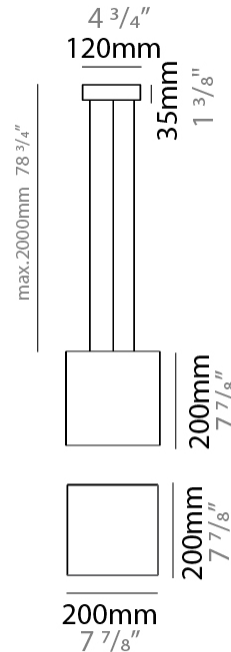

PROJECT	
TYPE	
SPECIFIER	
QUANTITY	
DATE	

BASS SUSPENSION

D111118-

base number   Finish Options   Finish Options

1. To build a product code in our configurator select the specify button on the base model # product page
2. To build a manual product code on this datasheet choose from the options listed below in blue font and add the suffix to the base model #

GENERAL

Series: Bass
Brand: Ole
Division: Design
Mounting Type: Suspension
Mounting Location: Ceiling
Subcategory: Pendant

PHYSICAL

Shape: Square
Length (mm): 200
Length (in): 7 7/8
Width (mm): 200
Width (in): 7 7/8
Height (mm): 200
Height (in): 7 7/8
Max. Overall Height (mm): 2200
Max. Overall Height (in): 86 5/8
Light Distribution: Direct / Indirect
Weight (kg): 3
Weight (lbs): 6.61
Fixture Finish: BEI / BLK / BLU / COG / DGN / GRY / MRN / MOC / MUS / OLV / SIL / STN / TER / WHI
Holder Finish: MWH / MBK
Fixture Material: Fabric Cord / Metal
Cable Details: 2000mm Cable
Upon Request: Other fabric cord colors available upon request (see downloadable finish chart)

ELECTRICAL

Number of Lamps: 1
Lamp Type: LED Retrofit
Lamp Shape: A19
Bulb Included: Bulb Not Included
Max. Wattage Per Lamp (W): 15
Lamp Base: E26
Input Voltage (V): 120
Upon Request: 277Vac / GU24

LED

OPTICAL

RATINGS AND CERTIFICATIONS

Certified By: Certified for North American Standards
IP rating: IP20