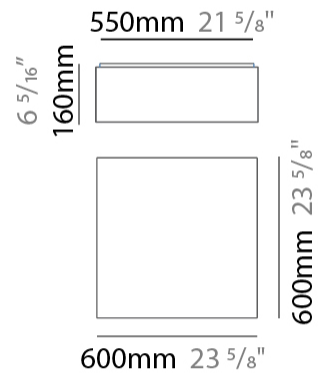

PROJECT
TYPE
SPECIFIER
QUANTITY
DATE

BASS SURFACE

D112047-

base number Finish
Options

1. To build a product code in our configurator select the specify button on the base model # product page
2. To build a manual product code on this datasheet choose from the options listed below in blue font and add the suffix to the base model #

GENERAL

Series: Bass
Brand: Ole
Division: Design
Mounting Type: Surface
Mounting Location: Ceiling
Subcategory: Ambient

PHYSICAL

Shape: Square
Length (mm): 600
Length (in): 23 5/8
Width (mm): 600
Width (in): 23 5/8
Height (mm): 160
Height (in): 6 5/16
Light Distribution: Direct / Indirect
Weight (kg): 5
Weight (lbs): 11.02
Diffuser: PMMA - Opal
Fixture Finish: BEI / BLK / BLU / COG / DGN / GRY / MRN / MOC / MUS / OLV / SIL / STN / TER / WHI
Fixture Material: Fabric Cord / Metal
Cable Details: 2000mm Cable
Upon Request: Other fabric cord colors available upon request (see downloadable finish chart)

ELECTRICAL

Number of Lamps: 4
Lamp Type: LED Retrofit
Lamp Shape: A19
Bulb Included: Bulb Not Included
Max. Wattage Per Lamp (W): 15
Lamp Base: E26
Input Voltage (V): 120
Upon Request: 277Vac / GU24

LED

OPTICAL

RATINGS AND CERTIFICATIONS

Certified By: Certified for North American Standards
IP rating: IP20