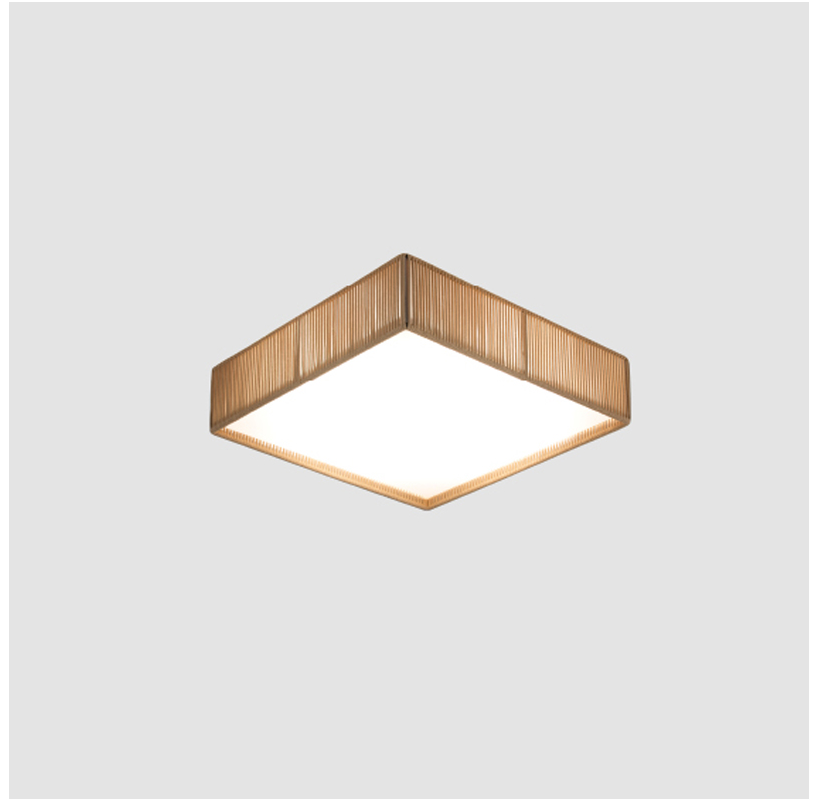

PROJECT
TYPE
SPECIFIER
QUANTITY
DATE

BASS SURFACE

D112046-

base number   Finish
Options

1. To build a product code in our configurator select the specify button on the base model # product page
2. To build a manual product code on this datasheet choose from the options listed below in blue font and add the suffix to the base model #

GENERAL

Series: Bass
Brand: Ole
Division: Design
Mounting Type: Surface
Mounting Location: Ceiling
Subcategory: Ambient

PHYSICAL

Shape: Square
Length (mm): 350
Length (in): 13 ¾
Width (mm): 350
Width (in): 13 ¾
Height (mm): 140
Height (in): 5 ½
Light Distribution: Direct / Indirect
Weight (kg): 2.4
Weight (lbs): 5.29
Diffuser: PMMA - Opal
Fixture Finish: BEI / BLK / BLU / COG / DGN / GRY / MRN / MOC / MUS /
OLV / SIL / STN / TER / WHI
Fixture Material: Fabric Cord / Metal
Cable Details: 2000mm Cable
Upon Request: Other fabric cord colors available upon request (see
downloadable finish chart)

ELECTRICAL

Number of Lamps: 2
Lamp Type: LED Retrofit
Lamp Shape: A19
Bulb Included: Bulb Not Included
Max. Wattage Per Lamp (W): 15
Lamp Base: E26
Input Voltage (V): 120
Upon Request: 277Vac / GU24

LED

OPTICAL

RATINGS AND CERTIFICATIONS

Certified By: Certified for North American Standards
IP rating: IP20