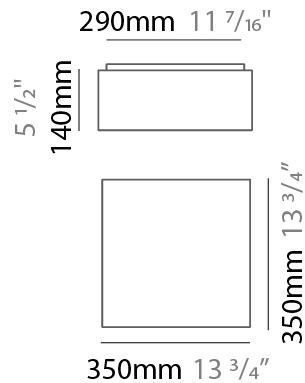

PROJECT
TYPE
SPECIFIER
QUANTITY
DATE

BASS SURFACE

D112046-

base number   Finish
Options

1. To build a product code in our configurator select the specify button on the base model # product page
2. To build a manual product code on this datasheet choose from the options listed below in blue font and add the suffix to the base model #

GENERAL

Series: Bass
Brand: Ole
Division: Design
Mounting Type: Surface
Mounting Location: Ceiling
Subcategory: Ambient

PHYSICAL

Shape: Square
Length (mm): 350
Length (in): 13 ¾
Width (mm): 350
Width (in): 13 ¾
Height (mm): 140
Height (in): 5 ½
Light Distribution: Direct / Indirect
Weight (kg): 2.4
Weight (lbs): 5.29
Diffuser: PMMA - Opal
Fixture Finish: BEI / BLK / BLU / COG / DGN / GRY / MRN / MOC / MUS /
OLV / SIL / STN / TER / WHI
Fixture Material: Fabric Cord / Metal
Cable Details: 2000mm Cable
Upon Request: Other fabric cord colors available upon request (see
downloadable finish chart)

ELECTRICAL

Number of Lamps: 2
Lamp Type: LED Retrofit
Lamp Shape: A19
Bulb Included: Bulb Not Included
Max. Wattage Per Lamp (W): 15
Lamp Base: E26
Input Voltage (V): 120
Upon Request: 277Vac / GU24

LED

OPTICAL

RATINGS AND CERTIFICATIONS

Certified By: Certified for North American Standards
IP rating: IP20