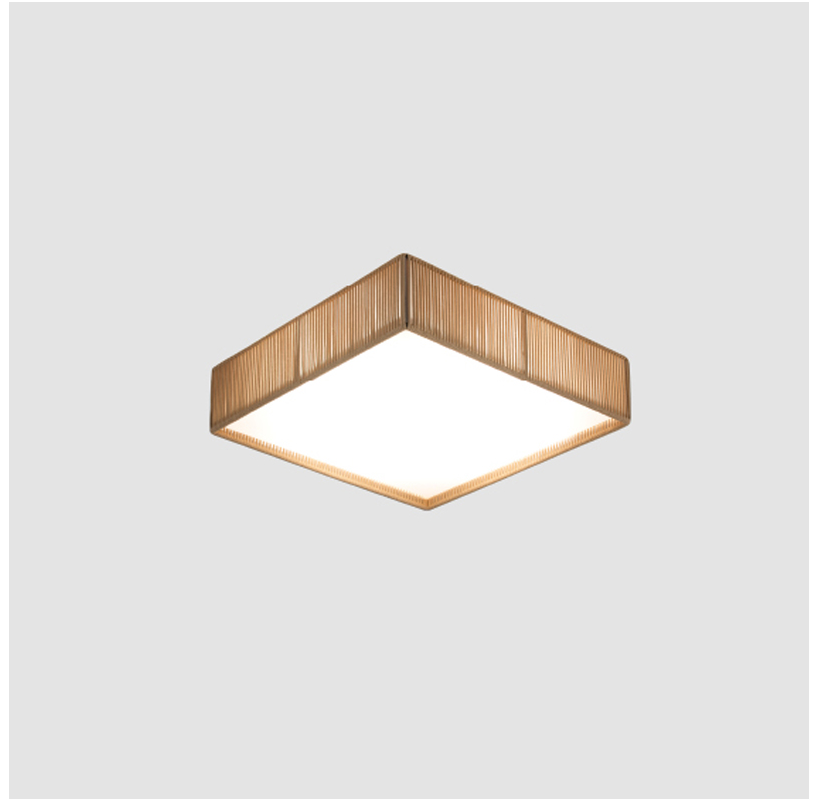

BASS SURFACE

D112046-

base number _____
Finish Options _____

1. To build a product code in our configurator select the specify button on the base model # product page
2. To build a manual product code on this datasheet choose from the options listed below in blue font and add the suffix to the base model #

GENERAL

Series: Bass _____
Brand: Ole _____
Division: Design _____
Mounting Type: Surface _____
Mounting Location: Ceiling _____
Subcategory: Ambient _____

PHYSICAL

Shape: Square _____
Length (mm): 350 _____
Length (in): 13 ¾ _____
Width (mm): 350 _____
Width (in): 13 ¾ _____
Height (mm): 140 _____
Height (in): 5 ½ _____
Light Distribution: Direct / Indirect _____
Weight (kg): 2.4 _____
Weight (lbs): 5.29 _____
Diffuser: PMMA - Opal _____
Fixture Finish: BEI / BLK / BLU / COG / DGN / GRY / MRN / MOC / MUS / OLV / SIL / STN / TER / WHI _____
Fixture Material: Fabric Cord / Metal _____
Cable Details: 2000mm Cable _____
Upon Request: Other fabric cord colors available upon request (see downloadable finish chart) _____

ELECTRICAL

Number of Lamps: 2 _____
Lamp Type: LED Retrofit _____
Lamp Shape: A19 _____
Bulb Included: Bulb Not Included _____
Max. Wattage Per Lamp (W): 15 _____
Lamp Base: E26 _____
Input Voltage (V): 120 _____
Upon Request: 277Vac / GU24 _____

LED

OPTICAL

RATINGS AND CERTIFICATIONS

Certified By: Certified for North American Standards _____
IP rating: IP20 _____