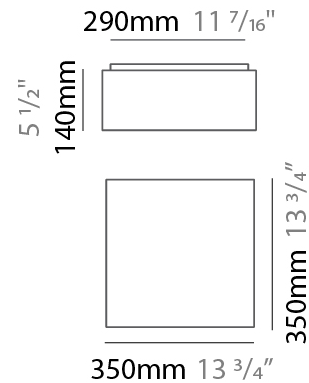

BASS SURFACE

D112046-

base number _____
Finish Options _____

1. To build a product code in our configurator select the specify button on the base model # product page
2. To build a manual product code on this datasheet choose from the options listed below in blue font and add the suffix to the base model #

GENERAL

Series: Bass _____
Brand: Ole _____
Division: Design _____
Mounting Type: Surface _____
Mounting Location: Ceiling _____
Subcategory: Ambient _____

PHYSICAL

Shape: Square _____
Length (mm): 350 _____
Length (in): 13 ¾ _____
Width (mm): 350 _____
Width (in): 13 ¾ _____
Height (mm): 140 _____
Height (in): 5 ½ _____
Light Distribution: Direct / Indirect _____
Weight (kg): 2.4 _____
Weight (lbs): 5.29 _____
Diffuser: PMMA - Opal _____
Fixture Finish: BEI / BLK / BLU / COG / DGN / GRY / MRN / MOC / MUS / OLV / SIL / STN / TER / WHI _____
Fixture Material: Fabric Cord / Metal _____
Cable Details: 2000mm Cable _____
Upon Request: Other fabric cord colors available upon request (see downloadable finish chart) _____

ELECTRICAL

Number of Lamps: 2 _____
Lamp Type: LED Retrofit _____
Lamp Shape: A19 _____
Bulb Included: Bulb Not Included _____
Max. Wattage Per Lamp (W): 15 _____
Lamp Base: E26 _____
Input Voltage (V): 120 _____
Upon Request: 277Vac / GU24 _____

LED

OPTICAL

RATINGS AND CERTIFICATIONS

Certified By: Certified for North American Standards _____
IP rating: IP20 _____