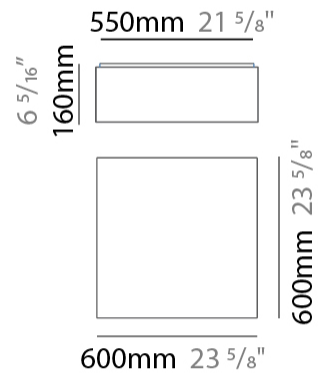

PROJECT	_____
TYPE	_____
SPECIFIER	_____
QUANTITY	_____
DATE	_____

BASS SURFACE

D112047-

base number   Finish
Options

1. To build a product code in our configurator select the specify button on the base model # product page
2. To build a manual product code on this datasheet choose from the options listed below in blue font and add the suffix to the base model #

GENERAL

Series: Bass
Brand: Ole
Division: Design
Mounting Type: Surface
Mounting Location: Ceiling
Subcategory: Ambient

PHYSICAL

Shape: Square
Length (mm): 600
Length (in): 23 5/8
Width (mm): 600
Width (in): 23 5/8
Height (mm): 160
Height (in): 6 5/16
Light Distribution: Direct / Indirect
Weight (kg): 5
Weight (lbs): 11.02
Diffuser: PMMA - Opal
[Fixture Finish: BEI / BLK / BLU / COG / DGN / GRY / MRN / MOC / MUS / OLV / SIL / STN / TER / WHI](#)
Fixture Material: Fabric Cord / Metal
Cable Details: 2000mm Cable
Upon Request: Other fabric cord colors available upon request (see downloadable finish chart)

ELECTRICAL

Number of Lamps: 4
Lamp Type: LED Retrofit
Lamp Shape: A19
Bulb Included: Bulb Not Included
Max. Wattage Per Lamp (W): 15
Lamp Base: E26
Input Voltage (V): 120
Upon Request: 277Vac / GU24

LED

OPTICAL

RATINGS AND CERTIFICATIONS

Certified By: Certified for North American Standards
IP rating: IP20