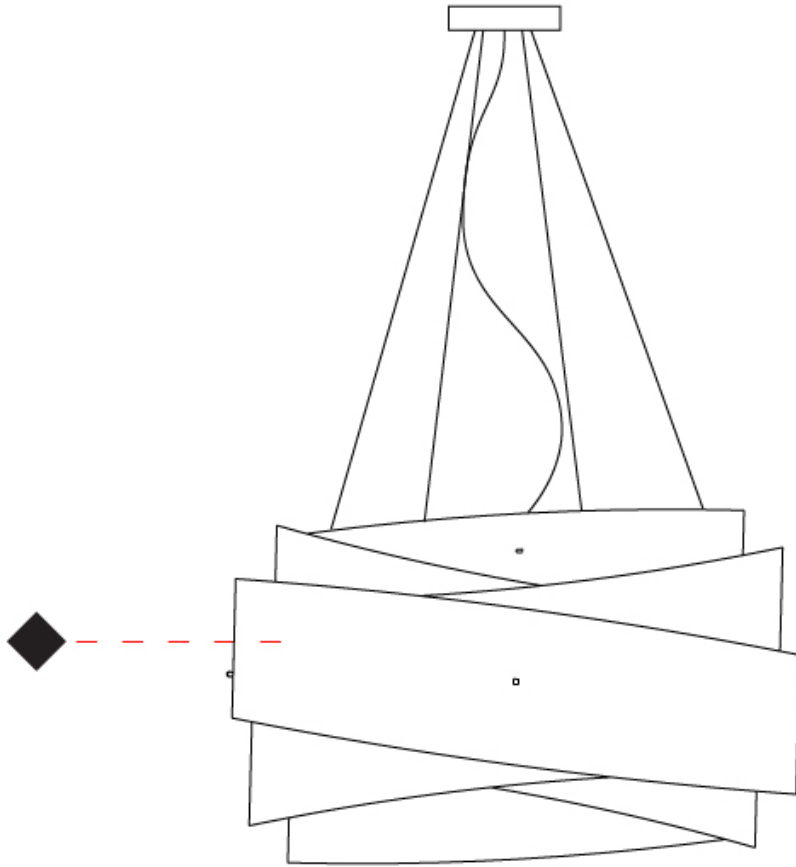

BEA SUSPENSION

D61063-

PROJECT _____

TYPE _____

SPECIFIER _____

QUANTITY _____

DATE _____

D