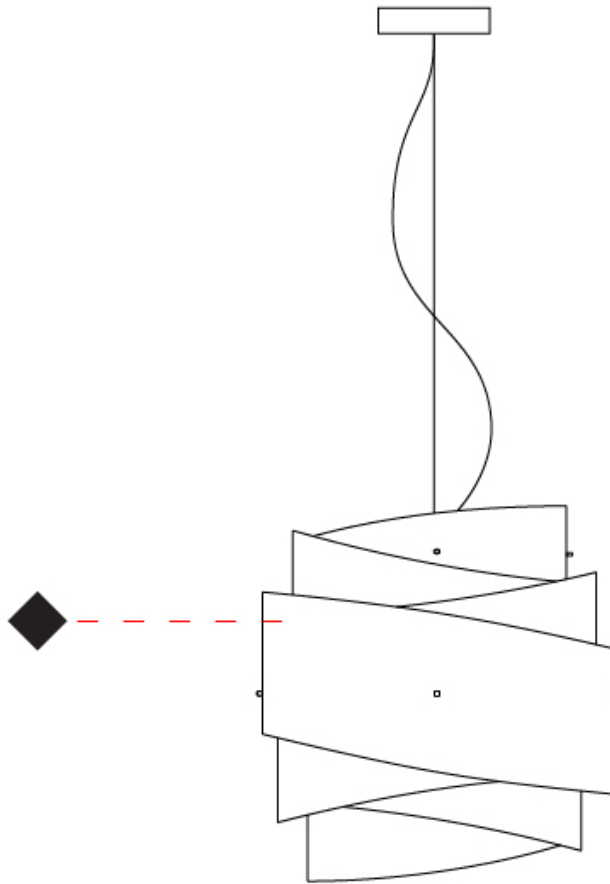

BEA SUSPENSION

D61062-

PROJECT	_____
TYPE	_____
SPECIFIER	_____
QUANTITY	_____
DATE	_____