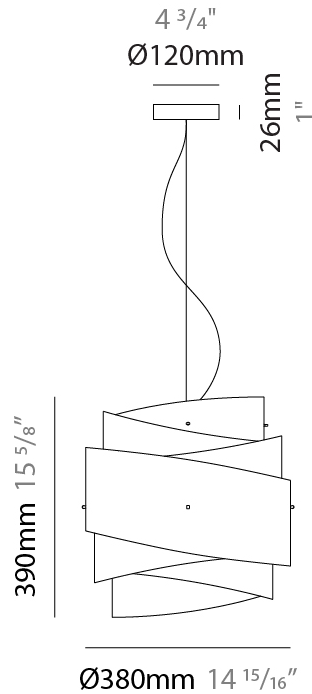

PROJECT	
TYPE	
SPECIFIER	
QUANTITY	
DATE	

BEA SUSPENSION

D61062-

base number   Finish
Options

1. To build a product code in our configurator select the specify button on the base model # product page
2. To build a manual product code on this datasheet choose from the options listed below in blue font and add the suffix to the base model #

GENERAL

Series: Bea
Partner: Linea Zero
Division: Design
Installation: Suspension
Product Type: Pendant
Mounting Location: Ceiling

PHYSICAL

Shape: Cylinder
Diameter (mm): 380
Diameter (in): 14 15/16
Height (mm): 390
Height (in): 15 3/8
Max. Overall Height (mm): 1900
Max. Overall Height (in): 74 13/16
Diffuser: Polilux™ Shade - See Finish Options
Fixture Finish: WHI / PGN / SIL / NGD / COP / PKM
Fixture Material: Polilux™/ Metal holder
Primary Material: Non-Static Polilux

ELECTRICAL

Number of Lamps: 1
Lamp Type: LED Retrofit
Bulb Included: Bulb Not Included
Max. Wattage Per Lamp (W): 7
Lamp Base: E26
Input Voltage (V): 120
Upon Request: 277Vac / GU24

LED

OPTICAL

RATINGS AND CERTIFICATIONS

Certified By: Certified for North American Standards
IP rating: IP20