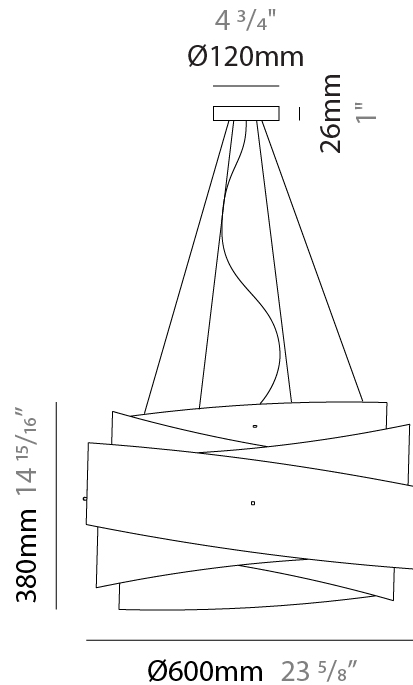

PROJECT	_____
TYPE	_____
SPECIFIER	_____
QUANTITY	_____
DATE	_____

BEA SUSPENSION

D61063- : D61063-PKM

base number

1. To build a product code in our configurator select the specify button on the base model # product page
2. To build a manual product code on this datasheet choose from the options listed below in blue font and add the suffix to the base model #

GENERAL

Series: Bea
Partner: Linea Zero
Division: Design
Installation: Suspension
Product Type: Pendant
Mounting Location: Ceiling

PHYSICAL

Shape: Cylinder
Diameter (mm): 600
Diameter (in): 23 ⁵/₈
Height (mm): 380
Height (in): 14 ¹⁵/₁₆
Max. Overall Height (mm): 1900
Max. Overall Height (in): 74 ¹³/₁₆
Weight (kg): 1.4
Weight (lbs): 2.999
Diffuser: Polilux™ Shade - See Finish Options
Fixture Material: Polilux™/ Metal holder
Primary Material: Non-Static Polilux

ELECTRICAL

Number of Lamps: 1
Lamp Type: LED Retrofit
Bulb Included: Bulb Not Included
Total Output Wattage (W): 7
Max. Wattage Per Lamp (W): 7
Lamp Base: E26
Input Voltage (V): 120
Upon Request: 277Vac / GU24

LED

OPTICAL

RATINGS AND CERTIFICATIONS

Certified By: CSA Certified to UL and CSA Standards
IP rating: IP20