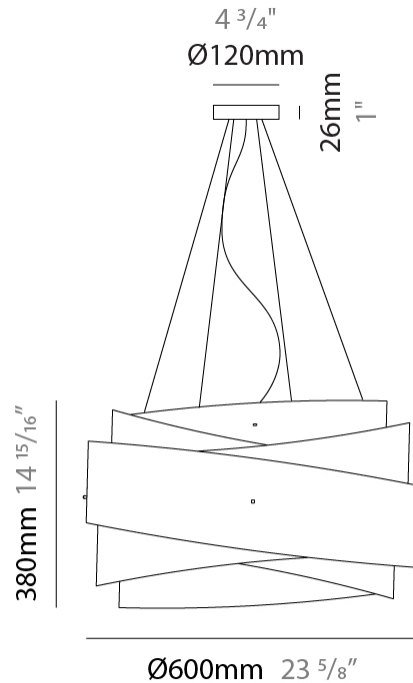

PROJECT	_____
TYPE	_____
SPECIFIER	_____
QUANTITY	_____
DATE	_____

BEA SUSPENSION

D61064-

base number   Finish
Options

1. To build a product code in our configurator select the specify button on the base model # product page
2. To build a manual product code on this datasheet choose from the options listed below in blue font and add the suffix to the base model #

GENERAL

Series: Bea
Partner: Linea Zero
Division: Design
Installation: Suspension
Product Type: Pendant
Mounting Location: Ceiling

PHYSICAL

Shape: Cylinder
Diameter (mm): 600
Diameter (in): 23 5/8
Height (mm): 380
Height (in): 14 15/16
Max. Overall Height (mm): 1900
Max. Overall Height (in): 74 13/16
Diffuser: Polilux™ Shade - See Finish Options
[Fixture Finish: WHI / PGN / SIL / NGD / COP / PKM](#)
Fixture Material: Polilux™/ Metal holder
Primary Material: Non-Static Polilux

ELECTRICAL

Number of Lamps: 3
Lamp Type: LED Retrofit
Bulb Included: Bulb Not Included
Max. Wattage Per Lamp (W): 7
Lamp Base: E26
Input Voltage (V): 120
Upon Request: 277Vac / GU24

LED

OPTICAL

RATINGS AND CERTIFICATIONS

Certified By: Certified for North American Standards
IP rating: IP20