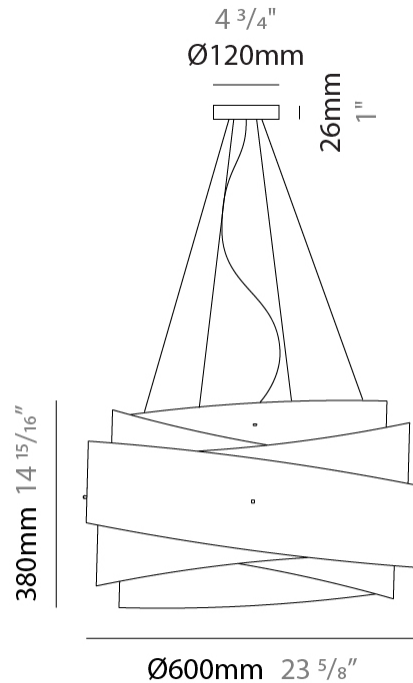

PROJECT	_____
TYPE	_____
SPECIFIER	_____
QUANTITY	_____
DATE	_____

BEA SUSPENSION

D61065-

base number   Finish
Options

1. To build a product code in our configurator select the specify button on the base model # product page
2. To build a manual product code on this datasheet choose from the options listed below in blue font and add the suffix to the base model #

GENERAL

Series: Bea
Partner: Linea Zero
Division: Design
Installation: Suspension
Product Type: Pendant
Mounting Location: Ceiling

PHYSICAL

Shape: Cylinder
Diameter (mm): 600
Diameter (in): 23 5/8
Height (mm): 380
Height (in): 14 15/16
Max. Overall Height (mm): 1900
Max. Overall Height (in): 74 13/16
Diffuser: Polilux™ Shade - See Finish Options
Fixture Finish: WHI / PGN / SIL / NGD / COP / PKM
Fixture Material: Polilux™/ Metal holder
Primary Material: Non-Static Polilux

ELECTRICAL

Number of Lamps: 5
Lamp Type: LED Retrofit
Bulb Included: Bulb Not Included
Max. Wattage Per Lamp (W): 7
Lamp Base: E26
Input Voltage (V): 120
Upon Request: 277Vac / GU24

LED

OPTICAL

RATINGS AND CERTIFICATIONS

Certified By: Certified for North American Standards
IP rating: IP20