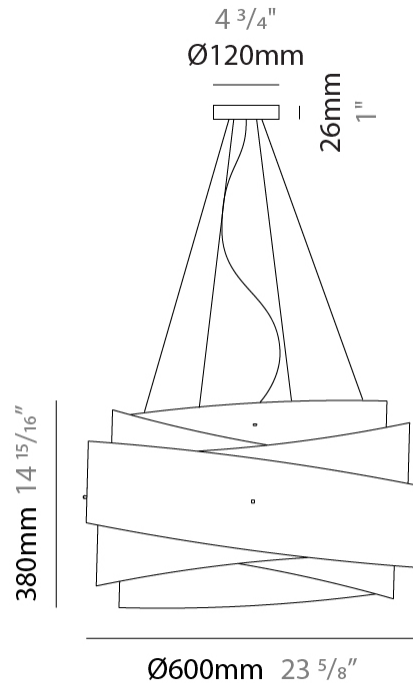

PROJECT	_____
TYPE	_____
SPECIFIER	_____
QUANTITY	_____
DATE	_____

BEA SUSPENSION

D61063-

base number   Finish
Options

1. To build a product code in our configurator select the specify button on the base model # product page
2. To build a manual product code on this datasheet choose from the options listed below in blue font and add the suffix to the base model #

GENERAL

Series: Bea
Partner: Linea Zero
Division: Design
Installation: Suspension
Product Type: Pendant
Mounting Location: Ceiling

PHYSICAL

Shape: Cylinder
Diameter (mm): 600
Diameter (in): 23 5/8
Height (mm): 380
Height (in): 14 15/16
Max. Overall Height (mm): 1900
Max. Overall Height (in): 74 13/16
Diffuser: Polilux™ Shade - See Finish Options
Fixture Finish: WHI / PGN / SIL / NGD / COP / PKM
Fixture Material: Polilux™/ Metal holder
Primary Material: Non-Static Polilux

ELECTRICAL

Number of Lamps: 1
Lamp Type: LED Retrofit
Bulb Included: Bulb Not Included
Max. Wattage Per Lamp (W): 7
Lamp Base: E26
Input Voltage (V): 120
Upon Request: 277Vac / GU24

LED

OPTICAL

RATINGS AND CERTIFICATIONS

Certified By: Certified for North American Standards
IP rating: IP20