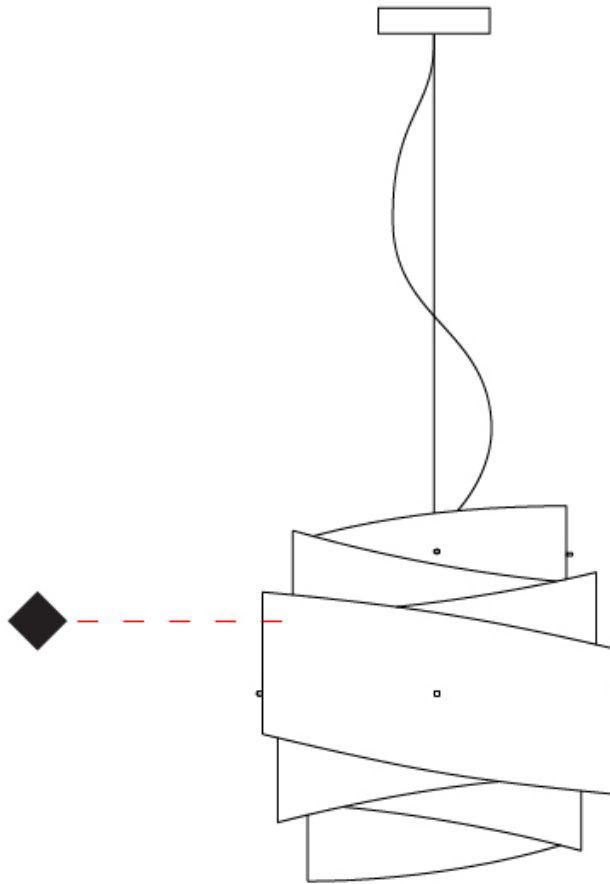

BEA SUSPENSION

D61062-

PROJECT

TYPE

SPECIFIER

QUANTITY

DATE

D