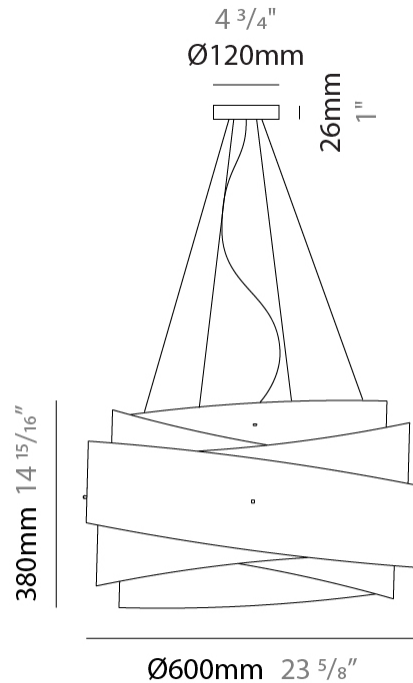

PROJECT	_____
TYPE	_____
SPECIFIER	_____
QUANTITY	_____
DATE	_____

BEA SUSPENSION

D61063-

base number   Finish
Options

1. To build a product code in our configurator select the specify button on the base model # product page
2. To build a manual product code on this datasheet choose from the options listed below in blue font and add the suffix to the base model #

GENERAL

Series: Bea
Brand: Linea Zero
Division: Design
Mounting Type: Suspension
Mounting Location: Ceiling
Subcategory: Pendant

PHYSICAL

Shape: Cylinder
Diameter (mm): 600
Diameter (in): 23 5/8
Height (mm): 380
Height (in): 14 15/16
Max. Overall Height (mm): 1900
Max. Overall Height (in): 74 13/16
Light Distribution: Omnidirectional
Diffuser: Polilux™ Shade - See Finish Options
Fixture Finish: WHI / PGN / SIL / NGD / COP / PKM
Fixture Material: Polilux™/ Metal holder

ELECTRICAL

Number of Lamps: 1
Lamp Type: LED Retrofit
Bulb Included: Bulb Not Included
Max. Wattage Per Lamp (W): 7
Lamp Base: E26
Input Voltage (V): 120
Upon Request: 277Vac / GU24

LED

OPTICAL

RATINGS AND CERTIFICATIONS

Certified By: Certified for North American Standards
IP rating: IP20