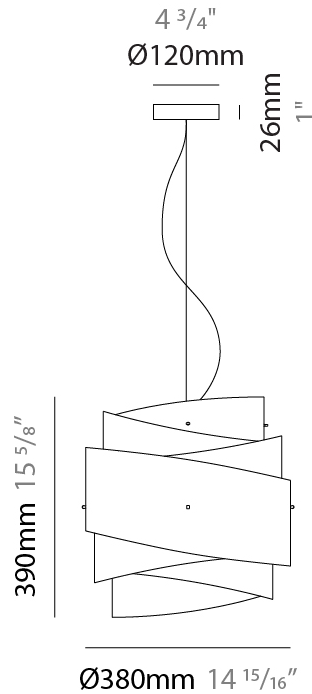

PROJECT	
TYPE	
SPECIFIER	
QUANTITY	
DATE	

BEA SUSPENSION

D61062-

base number   Finish
Options

1. To build a product code in our configurator select the specify button on the base model # product page
2. To build a manual product code on this datasheet choose from the options listed below in blue font and add the suffix to the base model #

GENERAL

Series: Bea
Brand: Linea Zero
Division: Design
Mounting Type: Suspension
Mounting Location: Ceiling
Subcategory: Pendant

PHYSICAL

Shape: Cylinder
Diameter (mm): 380
Diameter (in): 14 ¹⁵/₁₆
Height (mm): 390
Height (in): 15 ³/₈
Max. Overall Height (mm): 1900
Max. Overall Height (in): 74 ¹³/₁₆
Light Distribution: Omnidirectional
Diffuser: Polilux™ Shade - See Finish Options
Fixture Finish: WHI / PGN / SIL / NGD / COP / PKM
Fixture Material: Polilux™/ Metal holder

ELECTRICAL

Number of Lamps: 1
Lamp Type: LED Retrofit
Bulb Included: Bulb Not Included
Max. Wattage Per Lamp (W): 7
Lamp Base: E26
Input Voltage (V): 120
Upon Request: 277Vac / GU24

LED

OPTICAL

RATINGS AND CERTIFICATIONS

Certified By: Certified for North American Standards
IP rating: IP20