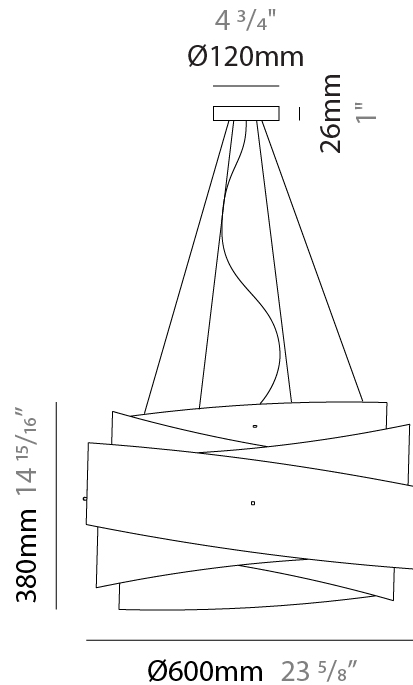

PROJECT	_____
TYPE	_____
SPECIFIER	_____
QUANTITY	_____
DATE	_____

BEA SUSPENSION

D61063- : D61063-PKM

base number

1. To build a product code in our configurator select the specify button on the base model # product page
2. To build a manual product code on this datasheet choose from the options listed below in blue font and add the suffix to the base model #

GENERAL

Series: Bea
Partner: Linea Zero
Division: Design
Installation: Suspension
Product Type: Pendant
Mounting Location: Ceiling

PHYSICAL

Shape: Cylinder
Diameter (mm): 600
Diameter (in): 23 5/8
Height (mm): 380
Height (in): 14 15/16
Max. Overall Height (mm): 1900
Max. Overall Height (in): 74 13/16
Weight (kg): 1.4
Weight (lbs): 2.999
Diffuser: Polilux™ Shade - See Finish Options
Fixture Material: Polilux™/ Metal holder
Primary Material: Non-Static Polilux

ELECTRICAL

Number of Lamps: 1
Lamp Type: LED Retrofit
Bulb Included: Bulb Not Included
Total Output Wattage (W): 7
Max. Wattage Per Lamp (W): 7
Lamp Base: E26
Input Voltage (V): 120
Upon Request: 277Vac / GU24

LED

OPTICAL

RATINGS AND CERTIFICATIONS

Certified By: CSA Certified to UL and CSA Standards
IP rating: IP20