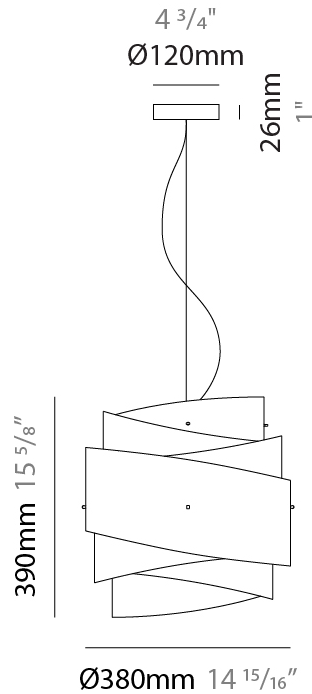

PROJECT	_____
TYPE	_____
SPECIFIER	_____
QUANTITY	_____
DATE	_____

BEA SUSPENSION

D61062-

base number   Finish
Options

1. To build a product code in our configurator select the specify button on the base model # product page
2. To build a manual product code on this datasheet choose from the options listed below in blue font and add the suffix to the base model #

GENERAL

Series: Bea
Partner: Linea Zero
Division: Design
Installation: Suspension
Product Type: Pendant
Mounting Location: Ceiling

PHYSICAL

Shape: Cylinder
Diameter (mm): 380
Diameter (in): 14 15/16
Height (mm): 390
Height (in): 15 3/8
Max. Overall Height (mm): 1900
Max. Overall Height (in): 74 13/16
Diffuser: Polilux™ Shade - See Finish Options
Fixture Finish: WHI / PGN / SIL / NGD / COP / PKM
Fixture Material: Polilux™/ Metal holder
Primary Material: Non-Static Polilux

ELECTRICAL

Number of Lamps: 1
Lamp Type: LED Retrofit
Bulb Included: Bulb Not Included
Max. Wattage Per Lamp (W): 7
Lamp Base: E26
Input Voltage (V): 120
Upon Request: 277Vac / GU24

LED

OPTICAL

RATINGS AND CERTIFICATIONS

Certified By: Certified for North American Standards
IP rating: IP20