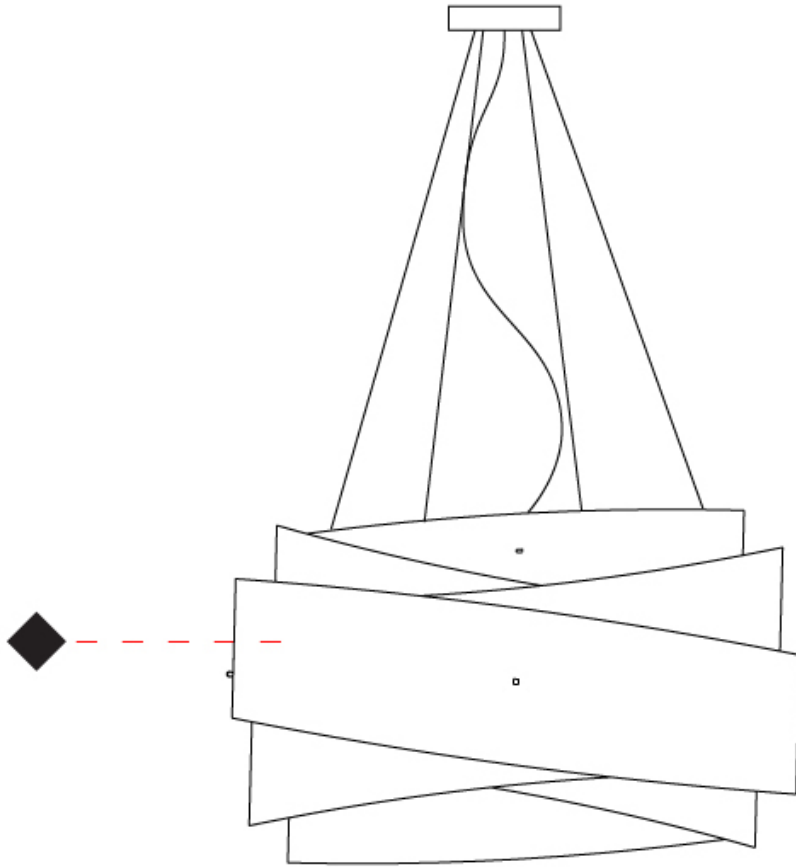

BEA SUSPENSION

D61064-

PROJECT

TYPE

SPECIFIER

QUANTITY

DATE

D