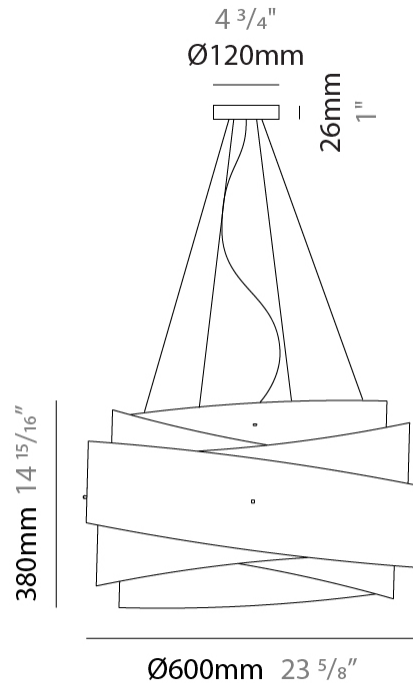

PROJECT	_____
TYPE	_____
SPECIFIER	_____
QUANTITY	_____
DATE	_____

BEA SUSPENSION

D61063-

base number   Finish
Options

1. To build a product code in our configurator select the specify button on the base model # product page
2. To build a manual product code on this datasheet choose from the options listed below in blue font and add the suffix to the base model #

GENERAL

Series: Bea
Partner: Linea Zero
Division: Design
Installation: Suspension
Product Type: Pendant
Mounting Location: Ceiling

PHYSICAL

Shape: Cylinder
Diameter (mm): 600
Diameter (in): 23 5/8
Height (mm): 380
Height (in): 14 15/16
Max. Overall Height (mm): 1900
Max. Overall Height (in): 74 13/16
Diffuser: Polilux™ Shade - See Finish Options
[Fixture Finish: WHI / PGN / SIL / NGD / COP / PKM](#)
Fixture Material: Polilux™/ Metal holder
Primary Material: Non-Static Polilux

ELECTRICAL

Number of Lamps: 1
Lamp Type: LED Retrofit
Bulb Included: Bulb Not Included
Max. Wattage Per Lamp (W): 7
Lamp Base: E26
Input Voltage (V): 120
Upon Request: 277Vac / GU24

LED

OPTICAL

RATINGS AND CERTIFICATIONS

Certified By: Certified for North American Standards
IP rating: IP20