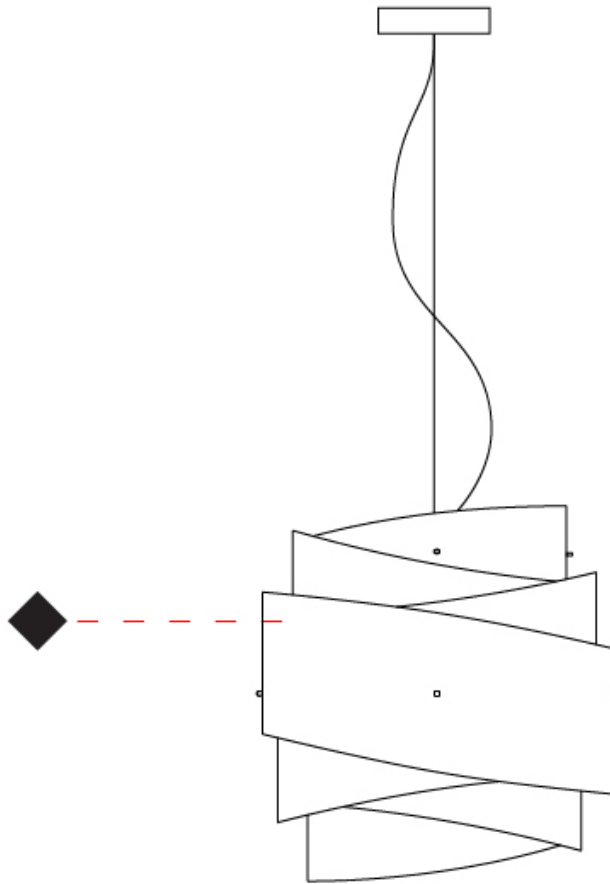

BEA SUSPENSION

D61062-

PROJECT

TYPE

SPECIFIER

QUANTITY

DATE