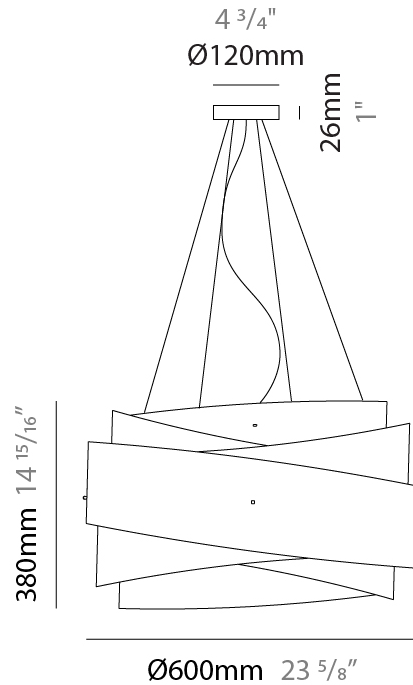

PROJECT	_____
TYPE	_____
SPECIFIER	_____
QUANTITY	_____
DATE	_____

BEA SUSPENSION

D61063-

base number   Finish
Options

1. To build a product code in our configurator select the specify button on the base model # product page
2. To build a manual product code on this datasheet choose from the options listed below in blue font and add the suffix to the base model #

GENERAL

Series: Bea
Partner: Linea Zero
Division: Design
Installation: Suspension
Product Type: Pendant
Mounting Location: Ceiling

PHYSICAL

Shape: Cylinder
Diameter (mm): 600
Diameter (in): 23 5/8
Height (mm): 380
Height (in): 14 15/16
Max. Overall Height (mm): 1900
Max. Overall Height (in): 74 13/16
Diffuser: Polilux™ Shade - See Finish Options
Fixture Finish: WHI / PGN / SIL / NGD / COP / PKM
Fixture Material: Polilux™/ Metal holder
Primary Material: Non-Static Polilux

ELECTRICAL

Number of Lamps: 1
Lamp Type: LED Retrofit
Bulb Included: Bulb Not Included
Max. Wattage Per Lamp (W): 7
Lamp Base: E26
Input Voltage (V): 120
Upon Request: 277Vac / GU24

LED

OPTICAL

RATINGS AND CERTIFICATIONS

Certified By: Certified for North American Standards
IP rating: IP20