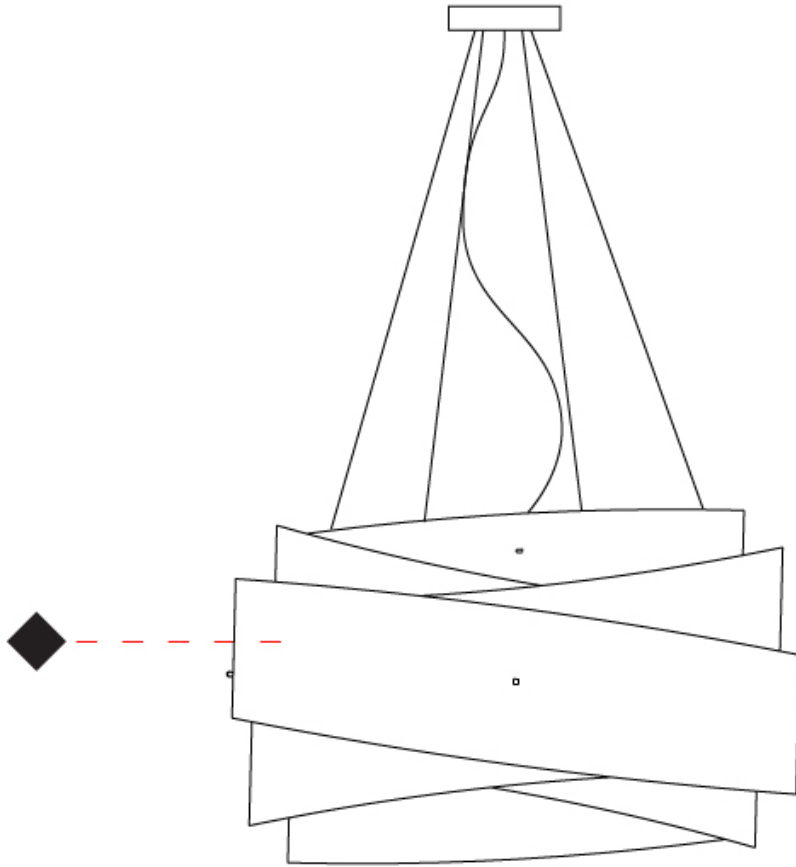

BEA SUSPENSION

D61063- : D61063-PKM

PROJECT

TYPE

SPECIFIER

QUANTITY

DATE

D