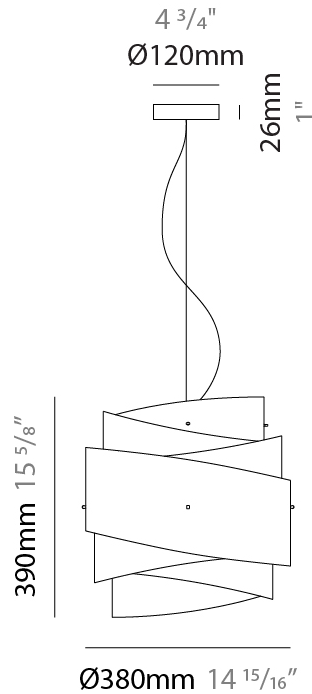

PROJECT	_____
TYPE	_____
SPECIFIER	_____
QUANTITY	_____
DATE	_____

BEA SUSPENSION

D61062-

base number   Finish
Options

1. To build a product code in our configurator select the specify button on the base model # product page
2. To build a manual product code on this datasheet choose from the options listed below in blue font and add the suffix to the base model #

GENERAL

Series: Bea
Brand: Linea Zero
Division: Design
Mounting Type: Suspension
Mounting Location: Ceiling
Subcategory: Pendant

PHYSICAL

Shape: Cylinder
Diameter (mm): 380
Diameter (in): 14 15/16
Height (mm): 390
Height (in): 15 5/8
Max. Overall Height (mm): 1900
Max. Overall Height (in): 74 13/16
Light Distribution: Omnidirectional
Diffuser: Polilux™ Shade - See Finish Options
Fixture Finish: WHI / PGN / SIL / NGD / COP / PKM
Fixture Material: Polilux™/ Metal holder

ELECTRICAL

Number of Lamps: 1
Lamp Type: LED Retrofit
Bulb Included: Bulb Not Included
Max. Wattage Per Lamp (W): 7
Lamp Base: E26
Input Voltage (V): 120
Upon Request: 277Vac / GU24

LED

OPTICAL

RATINGS AND CERTIFICATIONS

Certified By: Certified for North American Standards
IP rating: IP20