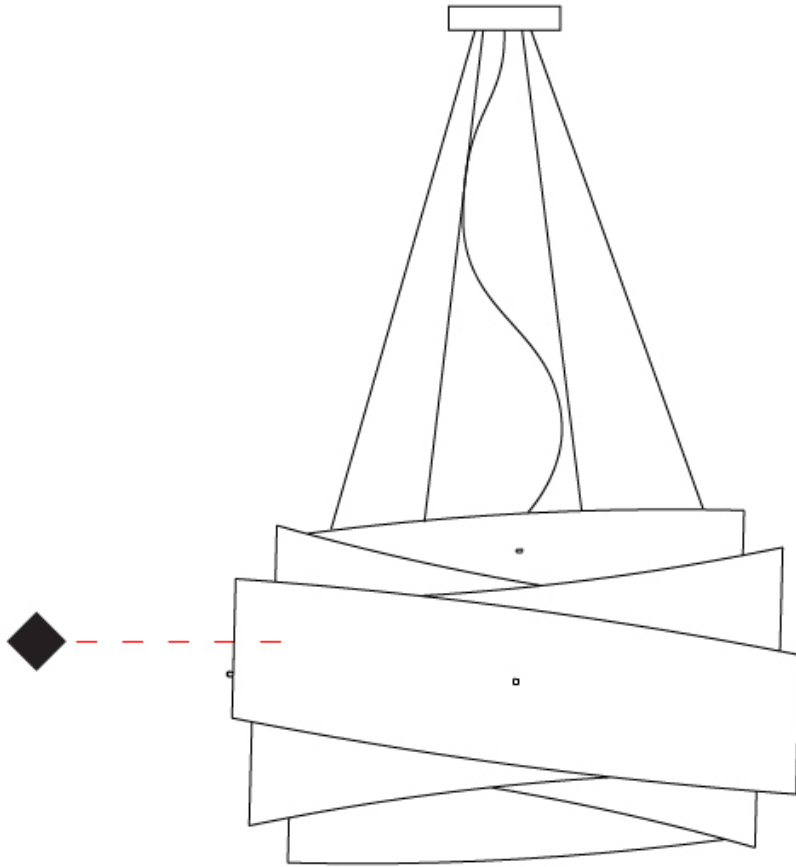

BEA SUSPENSION

D61063-

PROJECT

TYPE

SPECIFIER

QUANTITY

DATE

D