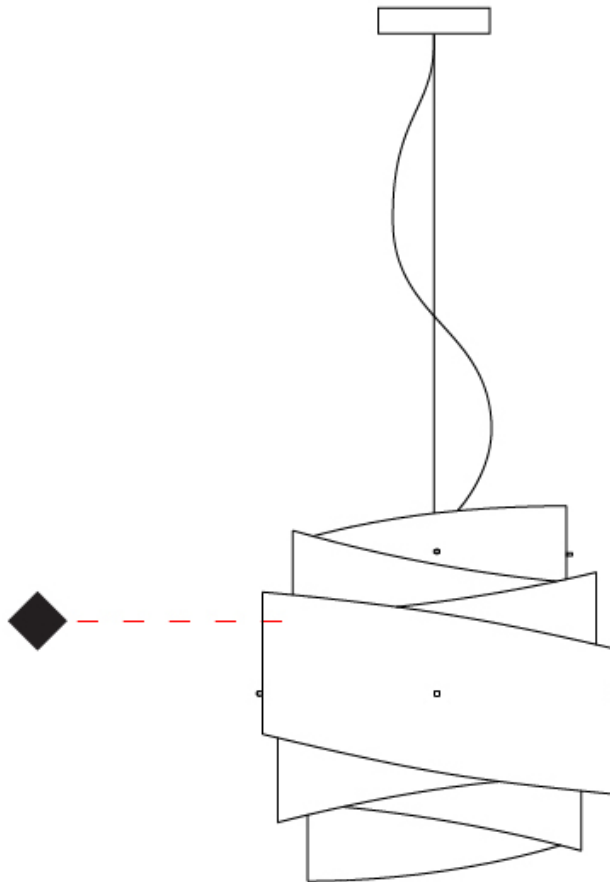

BEA SUSPENSION

D61062-

PROJECT

TYPE

SPECIFIER

QUANTITY

DATE

D