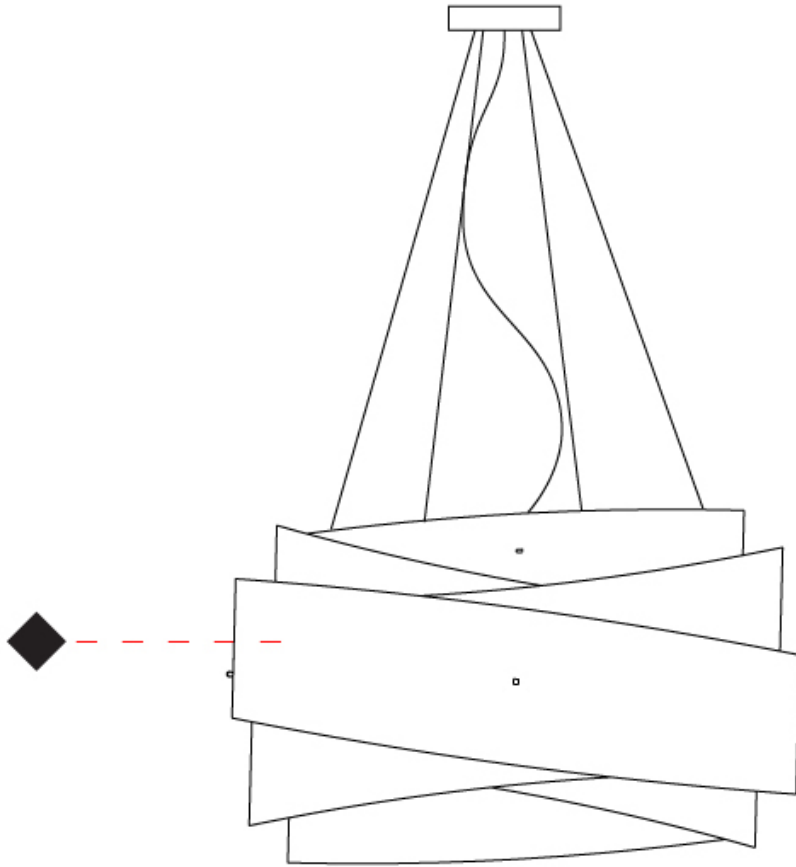

BEA SUSPENSION

D61065-

PROJECT

TYPE

SPECIFIER

QUANTITY

DATE

D