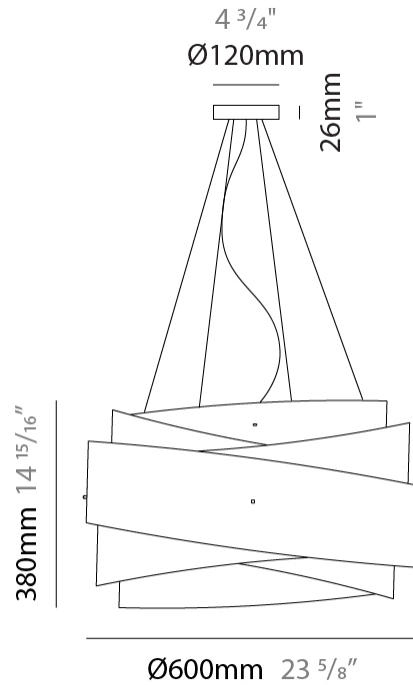

PROJECT	_____
TYPE	_____
SPECIFIER	_____
QUANTITY	_____
DATE	_____

BEA SUSPENSION

D61065-

base number   Finish
Options

1. To build a product code in our configurator select the specify button on the base model # product page
2. To build a manual product code on this datasheet choose from the options listed below in blue font and add the suffix to the base model #

GENERAL

Series: Bea
Partner: Linea Zero
Division: Design
Installation: Suspension
Product Type: Pendant
Mounting Location: Ceiling

PHYSICAL

Shape: Cylinder
Diameter (mm): 600
Diameter (in): 23 5/8
Height (mm): 380
Height (in): 14 15/16
Max. Overall Height (mm): 1900
Max. Overall Height (in): 74 13/16
Diffuser: Polilux™ Shade - See Finish Options
Fixture Finish: WHI / PGN / SIL / NGD / COP / PKM
Fixture Material: Polilux™/ Metal holder
Primary Material: Non-Static Polilux

ELECTRICAL

Number of Lamps: 5
Lamp Type: LED Retrofit
Bulb Included: Bulb Not Included
Max. Wattage Per Lamp (W): 7
Lamp Base: E26
Input Voltage (V): 120
Upon Request: 277Vac / GU24

LED

OPTICAL

RATINGS AND CERTIFICATIONS

Certified By: Certified for North American Standards
IP rating: IP20