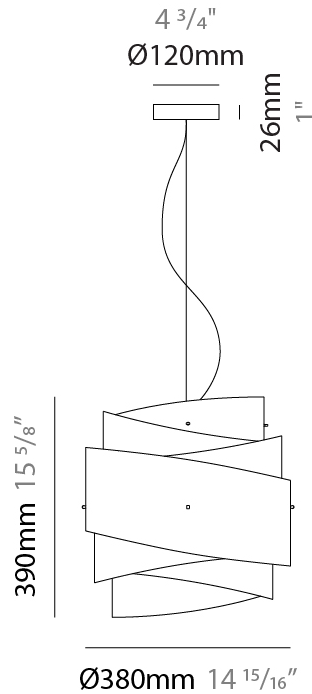

PROJECT	
TYPE	
SPECIFIER	
QUANTITY	
DATE	

BEA SUSPENSION

D61062-

base number   Finish
Options

1. To build a product code in our configurator select the specify button on the base model # product page
2. To build a manual product code on this datasheet choose from the options listed below in blue font and add the suffix to the base model #

GENERAL

Series: Bea
Brand: Linea Zero
Division: Design
Mounting Type: Suspension
Mounting Location: Ceiling
Subcategory: Pendant

PHYSICAL

Shape: Cylinder
Diameter (mm): 380
Diameter (in): 14 15/16
Height (mm): 390
Height (in): 15 5/8
Max. Overall Height (mm): 1900
Max. Overall Height (in): 74 13/16
Light Distribution: Omnidirectional
Diffuser: Polilux™ Shade - See Finish Options
Fixture Finish: WHI / PGN / SIL / NGD / COP / PKM
Fixture Material: Polilux™/ Metal holder

ELECTRICAL

Number of Lamps: 1
Lamp Type: LED Retrofit
Bulb Included: Bulb Not Included
Max. Wattage Per Lamp (W): 7
Lamp Base: E26
Input Voltage (V): 120
Upon Request: 277Vac / GU24

LED

OPTICAL

RATINGS AND CERTIFICATIONS

Certified By: Certified for North American Standards
IP rating: IP20