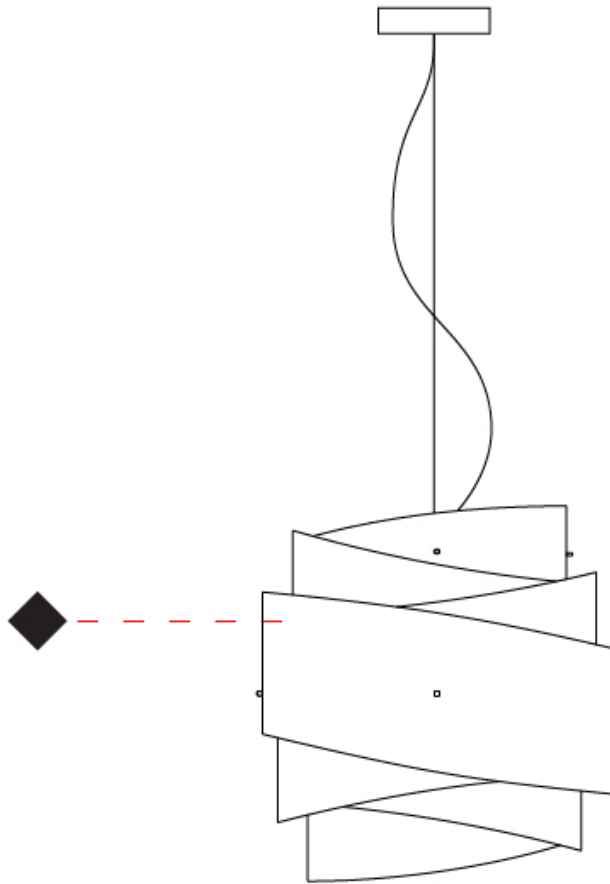

BEA SUSPENSION

D61062-

PROJECT _____

TYPE _____

SPECIFIER _____

QUANTITY _____

DATE _____

D