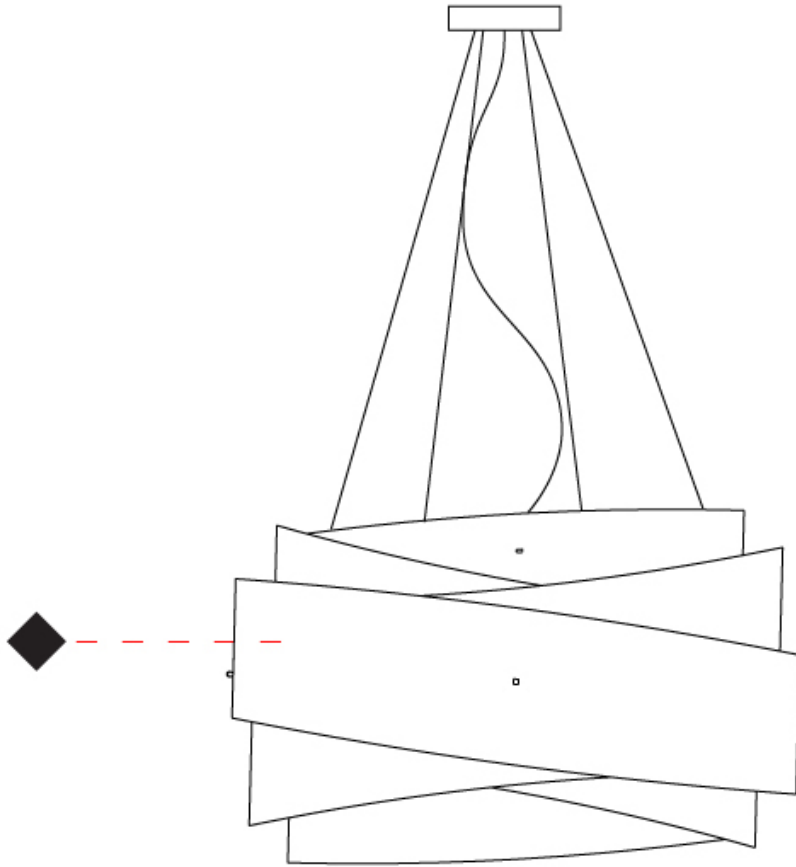

D61063-

PROJECT

TYPE

SPECIFIER

QUANTITY

DATE

D