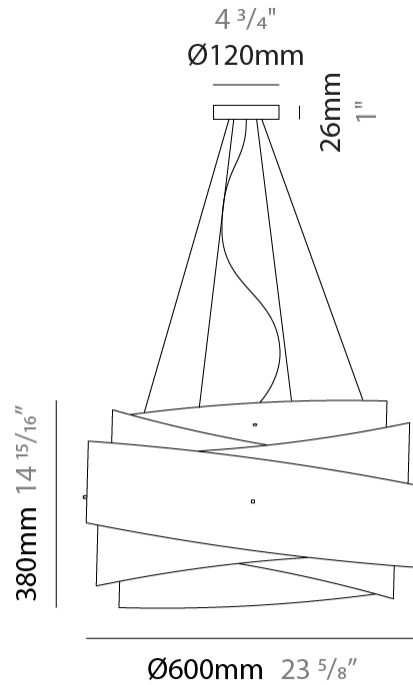

PROJECT	_____
TYPE	_____
SPECIFIER	_____
QUANTITY	_____
DATE	_____

BEA SUSPENSION

D61063-

base number   Finish
Options

1. To build a product code in our configurator select the specify button on the base model # product page
2. To build a manual product code on this datasheet choose from the options listed below in blue font and add the suffix to the base model #

GENERAL

Series: Bea
Partner: Linea Zero
Division: Design
Installation: Suspension
Product Type: Pendant
Mounting Location: Ceiling

PHYSICAL

Shape: Cylinder
Diameter (mm): 600
Diameter (in): 23 5/8
Height (mm): 380
Height (in): 14 15/16
Max. Overall Height (mm): 1900
Max. Overall Height (in): 74 13/16
Diffuser: Polilux™ Shade - See Finish Options
Fixture Finish: WHI / PGN / SIL / NGD / COP / PKM
Fixture Material: Polilux™/ Metal holder
Primary Material: Non-Static Polilux

ELECTRICAL

Number of Lamps: 1
Lamp Type: LED Retrofit
Bulb Included: Bulb Not Included
Max. Wattage Per Lamp (W): 7
Lamp Base: E26
Input Voltage (V): 120
Upon Request: 277Vac / GU24

LED

OPTICAL

RATINGS AND CERTIFICATIONS

Certified By: Certified for North American Standards
IP rating: IP20