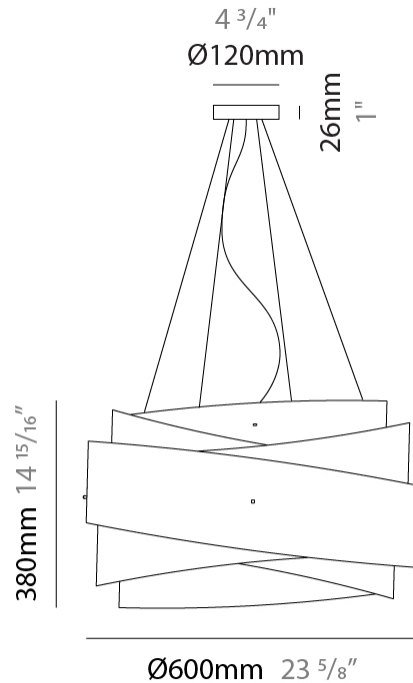

PROJECT	_____
TYPE	_____
SPECIFIER	_____
QUANTITY	_____
DATE	_____

BEA SUSPENSION

D61064-

base number   Finish
Options

1. To build a product code in our configurator select the specify button on the base model # product page
2. To build a manual product code on this datasheet choose from the options listed below in blue font and add the suffix to the base model #

GENERAL

Series: Bea
Partner: Linea Zero
Division: Design
Installation: Suspension
Product Type: Pendant
Mounting Location: Ceiling

PHYSICAL

Shape: Cylinder
Diameter (mm): 600
Diameter (in): 23 5/8
Height (mm): 380
Height (in): 14 15/16
Max. Overall Height (mm): 1900
Max. Overall Height (in): 74 13/16
Diffuser: Polilux™ Shade - See Finish Options
Fixture Finish: WHI / PGN / SIL / NGD / COP / PKM
Fixture Material: Polilux™/ Metal holder
Primary Material: Non-Static Polilux

ELECTRICAL

Number of Lamps: 3
Lamp Type: LED Retrofit
Bulb Included: Bulb Not Included
Max. Wattage Per Lamp (W): 7
Lamp Base: E26
Input Voltage (V): 120
Upon Request: 277Vac / GU24

LED

OPTICAL

RATINGS AND CERTIFICATIONS

Certified By: Certified for North American Standards
IP rating: IP20