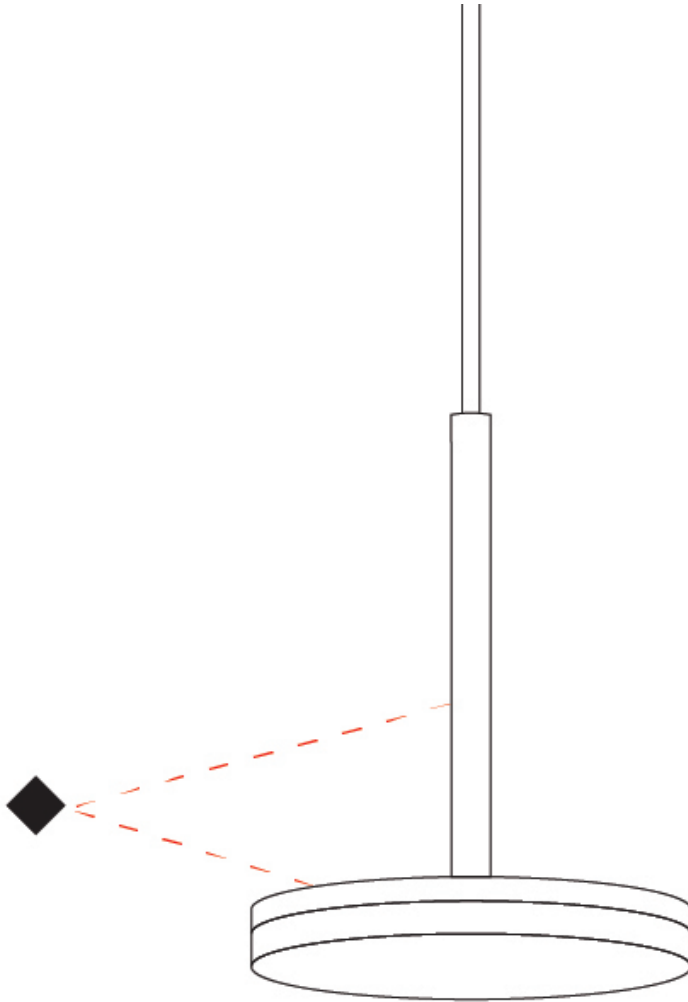

BELLA SUSPENSION

D81668R9-

PROJECT

TYPE

SPECIFIER

QUANTITY

DATE

D