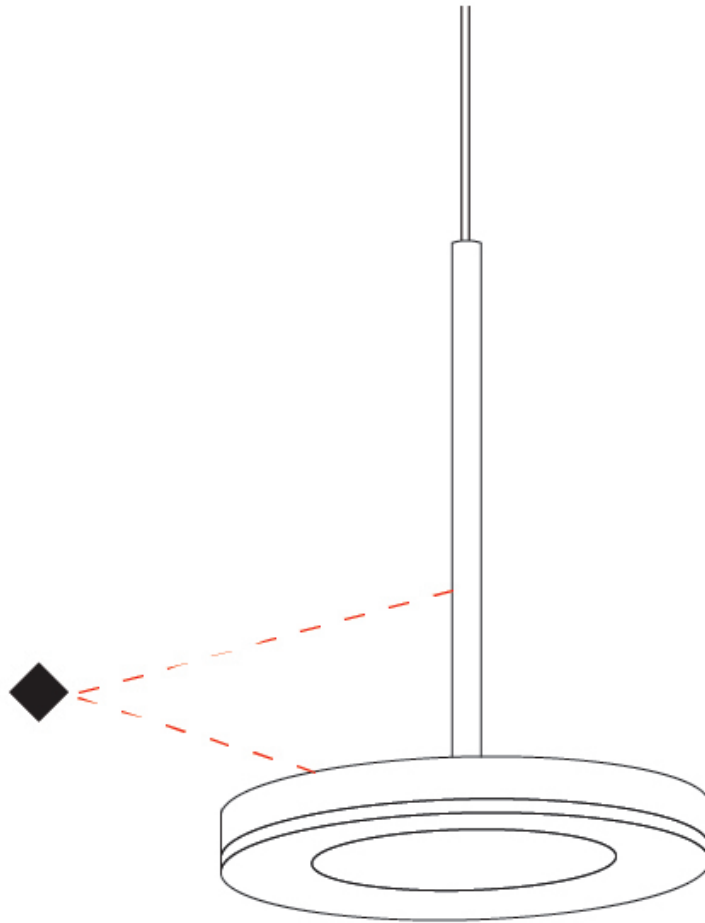

BELLA SUSPENSION

D81667R9-

PROJECT

TYPE

SPECIFIER

QUANTITY

DATE

D