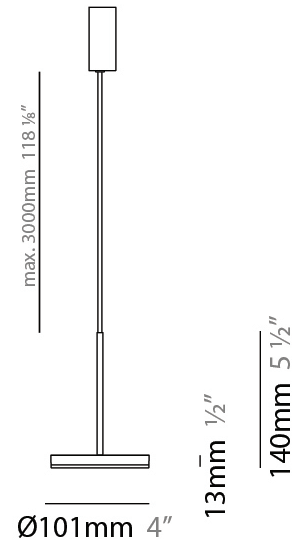

GENERAL

Series: Bella
 Brand: Panzeri
 Division: Design
 Mounting Type: Suspension
 Mounting Location: Ceiling
 Subcategory: Pendant

PHYSICAL

Shape: Round
 Diameter (mm): 101
 Diameter (in): 4
 Height (mm): 13
 Height (in): 1/2
 Max. Overall Height (mm): 3013
 Max. Overall Height (in): 118 5/8
 Light Distribution: Direct
 Weight (kg): 0.54501
 Weight (lbs): 1.2
 Diffuser: Acrylic Diffuser With Matt Finish
 Fixture Finish: WHI / BLK / BRZ / MBR / TIM
 Fixture Material: Aluminum Die Cast
 Cable Details: 3000mm / 118 1/8" Cable

LED

Color Temperature (°K): 2700
 Max. Delivered Lumen (lm): 388
 Nominal Lumen (lm): 460
 CRI: >90 CRI
 Lamp Life (hrs): 50000

OPTICAL

RATINGS AND CERTIFICATIONS

Certified By: Certified for North American Standards
 IP rating: IP40

PROJECT
TYPE
SPECIFIER
QUANTITY
DATE

BELLA SUSPENSION

D81667R9-

PROJECT

TYPE

SPECIFIER

QUANTITY

DATE

GENERAL

Series: Bella
 Brand: Panzeri
 Division: Design
 Mounting Type: Suspension
 Mounting Location: Ceiling
 Subcategory: Pendant

PHYSICAL

Shape: Round
 Diameter (mm): 101
 Diameter (in): 4
 Height (mm): 13
 Height (in): 1/2
 Max. Overall Height (mm): 3013
 Max. Overall Height (in): 118 5/8
 Light Distribution: Indirect
 Weight (kg): 0.54501
 Weight (lbs): 1.2
 Diffuser: Acrylic Diffuser With Matt Finish
 Fixture Finish: WHI / BLK / BRZ / MBR / TIM
 Fixture Material: Aluminum Die Cast
 Cable Details: 3000mm / 118 1/8" Cable