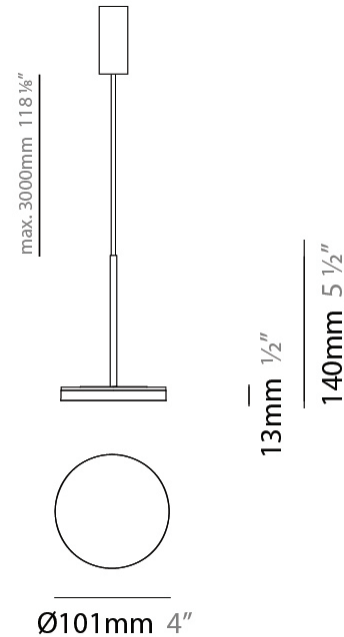

BELLA SUSPENSION

D81668R9-

base number Finish
Options

1. To build a product code in our configurator select the specify button on the base model # product page
2. To build a manual product code on this datasheet choose from the options listed below in blue font and add the suffix to the base model #

GENERAL

Series: Bella
Brand: Panzeri
Division: Design
Mounting Type: Suspension
Mounting Location: Ceiling
Subcategory: Pendant

PHYSICAL

Shape: Round
Diameter (mm): 101
Diameter (in): 4
Height (mm): 13
Height (in): 1/2
Max. Overall Height (mm): 3013
Max. Overall Height (in): 118 5/8
Light Distribution: Indirect
Weight (kg): 0.54501
Weight (lbs): 1.2
Diffuser: Acrylic Diffuser With Matt Finish
Fixture Finish: WHI / BLK / BRZ / MBR / TIM
Fixture Material: Aluminum Die Cast
Cable Details: 3000mm / 118 1/8" Cable

ELECTRICAL

Lamp Type: LED
Input Wattage (W): 6.1
Total Output Wattage (W): 4.7
Dimming: Non-Dimmable
Driver Included: Yes
Driver Location: Integrated
Driver Type: Constant Voltage - 120Vac
Driver Class: Class 2
Input Voltage (V): 120 - 277
Output Voltage (V): 24
Upon Request: 0-10Vdc dimming / Non-dimming 120/277Vac

LED

Color Temperature (°K): 2700
Max. Delivered Lumen (lm): 388
Nominal Lumen (lm): 460
CRI: >90 CRI
Lamp Life (hrs): 50000

OPTICAL

RATINGS AND CERTIFICATIONS

Certified By: Certified for North American Standards
IP rating: IP40

PROJECT
TYPE
SPECIFIER
QUANTITY
DATE