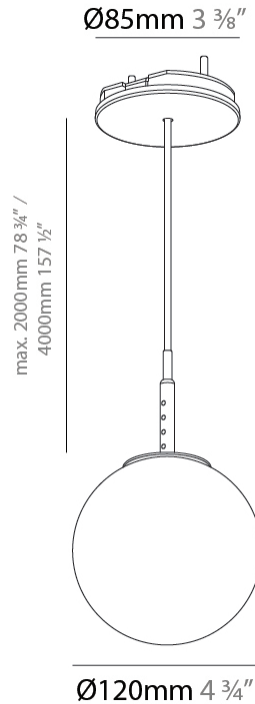

GENERAL

Series: Bilo
Brand: Prolicht
Division: Architectural
Mounting Type: Suspension
Mounting Location: Ceiling
Subcategory: Pendant

PHYSICAL

Shape: Round
Diameter (mm): 120
Diameter (in): 4 ¾
Height (mm): 120
Height (in): 4 ¾
Ceiling Thickness (mm): 1 - 25
Ceiling Thickness (in): 1/16 - 1
Light Distribution: Omnidirectional
Fixture Finish: SSR / BKV / CWI / CRY / HAB / UFT / ITA / RUA / FTG / MYG / LOD / PUS / FRO / FUP / KIA / POP / BLS / SPG / MEY / GOH / GUM / CHC / COM / ABZ / JAG / OBR / MOS / ROR
Accent Finish: OPL / YEL / ORA / RED / BLU / GRN
Fixture Material: Glass / Aluminum
Cable Details: 2000mm/78 ¾" or 4000mm/157 ½" Cable - Color
Options: Black / White / Orange / Red / Green
Cut-out Measurements: 68mm / 2 11/16

ELECTRICAL

Lamp Type: LED
Input Wattage (W): 6
Dimming: Tri-Mode (Non-Dimming and Phase Dimming (120Vac only) and 0-10V Dimming)
Driver Included: No
Driver Location: Remote
Driver Type: Constant Current - Universal
Driver Class: Class 2
Input Voltage (V): 120 - 277
Constant Current (MA): 500

LED

Color Temperature (°K): 2700 / 3000 / 3500 / 4000
Max. Delivered Lumen (lm): 356 / 377 / 398 / 408
Nominal Lumen (lm): 460 / 487 / 514 / 528
CRI: >90 CRI
Lamp Life (hrs): 50000

OPTICAL

Beam Angle: 120

RATINGS AND CERTIFICATIONS

Certified By: CSA Certified to UL and CSA Standards
IP rating: IP20