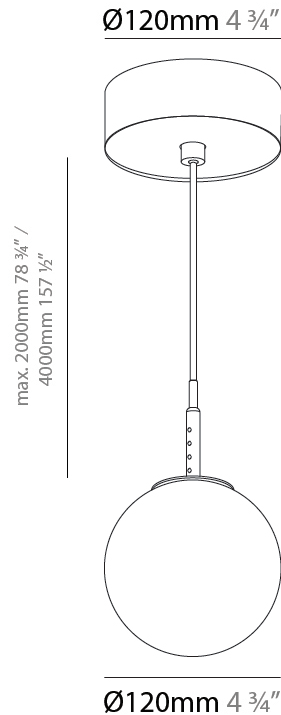

GENERAL

Series: Bilo
Partner: Prolicht
Division: Architectural
Installation: Suspension
Product Type: Pendant
Mounting Location: Ceiling

PHYSICAL

Shape: Round
Diameter (mm): 120
Diameter (in): 4 ¾
Height (mm): 120
Height (in): 4 ¾
Ceiling Thickness (mm): 1 - 25
Ceiling Thickness (in): 1/16 - 1
Fixture Finish: SHP / CLO / WST / GND / HPK / TER / ICB / NOP / GRV / MLK / WSY / POC / MOS / SKG / SLT / ELO / SWI / SOC / GRP / CHL / RAV / POS / SPE / SUC / GAR
Accent Finish: OPL / YEL / ORA / RED / BLU / GRN
Fixture Material: Glass / Aluminum
Primary Material: Glass
Cable Details: 2000mm/78 ¾" or 4000mm/157 ½" Cable - Color Options: Black / White / Orange / Red / Green
Cut-out Measurements: 68mm / 2 11/16"

ELECTRICAL

Lamp Type: LED (Zhaga Standard)
Input Wattage (W): 6
Total Output Wattage (W): 5.4
Dimming: Tri-Mode (Non-Dimming and Phase Dimming (120Vac only) and 0-10V Dimming)
Driver Included: No
Driver Location: Integrated
Driver Type: Constant Current - Universal
Driver Class: Class 2
Input Voltage (V): 120 - 277
Constant Current (MA): 500

LED

Number of LEDs: 1
Color Temperature (°K): 2700 / 3000 / 3500 / 4000
Max. Delivered Lumen (lm): 356 / 377 / 398 / 408
Nominal Lumen (lm): 460 / 487 / 514 / 528
CRI: >90 CRI
Lamp Life (hrs): 50000

OPTICAL

Beam Angle: 180

RATINGS AND CERTIFICATIONS

Certified By: Certified for North American Standards
IP rating: IP20