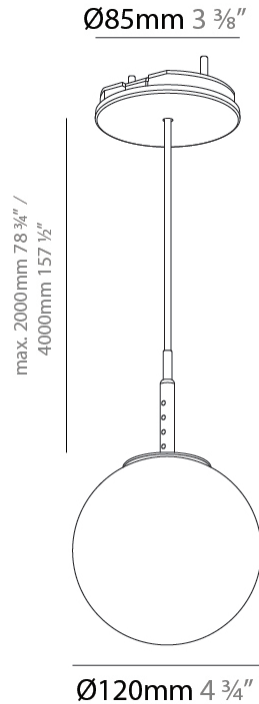

GENERAL

Series: Bilo
Partner: Prolicht
Division: Architectural
Installation: Suspension
Product Type: Pendant
Mounting Location: Ceiling

PHYSICAL

Shape: Round
Diameter (mm): 120
Diameter (in): 4 ¾
Height (mm): 120
Height (in): 4 ¾
Ceiling Thickness (mm): 1 - 25
Ceiling Thickness (in): 1/16 - 1
Fixture Finish: SSR / BKV / CWI / CRY / HAB / UFT / ITA / RUA / FTG / MYG / LOD / PUS / FRO / FUP / KIA / POP / BLS / SPG / MEY / GOH / CHC / COM / ABZ / JAG / OBR / MOS / ROR
Accent Finish: OPL / YEL / ORA / RED / BLU / GRN
Fixture Material: Glass / Aluminum
Primary Material: Glass
Cable Details: 2000mm/78 ¾" or 4000mm/157 ½" Cable - Color Options: Black / White / Orange / Red / Green
Cut-out Measurements: 68mm / 2 11/16

ELECTRICAL

Lamp Type: LED
Input Wattage (W): 6
Total Output Wattage (W): 5.4
Dimming: Tri-Mode (Non-Dimming and Phase Dimming (120Vac only) and 0-10V Dimming)
Driver Included: No
Driver Location: Remote
Driver Type: Constant Current - Universal
Driver Class: Class 2
Input Voltage (V): 120 - 277
Constant Current (MA): 500

LED

Color Temperature (*K): 2700 / 3000 / 3500 / 4000
Max. Delivered Lumen (lm): 356 / 377 / 398 / 408
Nominal Lumen (lm): 460 / 487 / 514 / 528
CRI: >90 CRI
Lamp Life (hrs): 50000

OPTICAL

Beam Angle: 180

RATINGS AND CERTIFICATIONS

Certified By: CSA Certified to UL and CSA Standards
IP rating: IP20