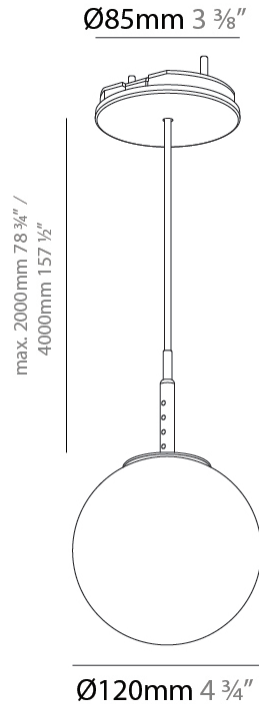

GENERAL

Series: Bilo
Brand: Prolicht
Division: Architectural
Mounting Type: Suspension
Mounting Location: Ceiling
Subcategory: Pendant

PHYSICAL

Shape: Round
Diameter (mm): 120
Diameter (in): 4 ¾
Height (mm): 120
Height (in): 4 ¾
Ceiling Thickness (mm): 1 - 25
Ceiling Thickness (in): 1/16 - 1
Light Distribution: Omnidirectional
Fixture Finish: SSR / BKV / CWI / CRY / HAB / UFT / ITA / RUA / FTG / MYG / LOD / PUS / FRO / FUP / KIA / POP / BLS / SPG / MEY / GOH / GUM / CHC / COM / ABZ / JAG / OBR / MOS / ROR
Accent Finish: OPL / YEL / ORA / RED / BLU / GRN
Fixture Material: Glass / Aluminum
Cable Details: 2000mm/78 ¾" or 4000mm/157 ½" Cable - Color Options: Black / White / Orange / Red / Green
Cut-out Measurements: 68mm / 2 11/16

ELECTRICAL

Lamp Type: LED
Input Wattage (W): 6
Dimming: Tri-Mode (Non-Dimming and Phase Dimming (120Vac only) and 0-10V Dimming)
Driver Included: No
Driver Location: Remote
Driver Type: Constant Current - Universal
Driver Class: Class 2
Input Voltage (V): 120 - 277
Constant Current (MA): 500

LED

Color Temperature (°K): 2700 / 3000 / 3500 / 4000
Max. Delivered Lumen (lm): 356 / 377 / 398 / 408
Nominal Lumen (lm): 460 / 487 / 514 / 528
CRI: >90 CRI
Lamp Life (hrs): 50000

OPTICAL

Beam Angle: 120

RATINGS AND CERTIFICATIONS

Certified By: CSA Certified to UL and CSA Standards
IP rating: IP20