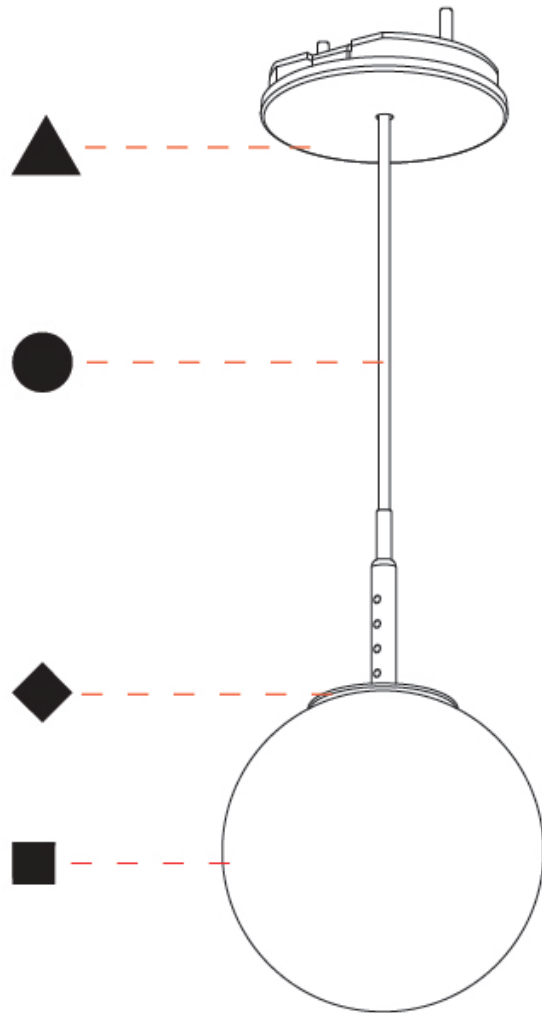

BILO SUSPENSION

A300613-

PROJECT _____

TYPE _____

SPECIFIER _____

QUANTITY _____

DATE _____

A