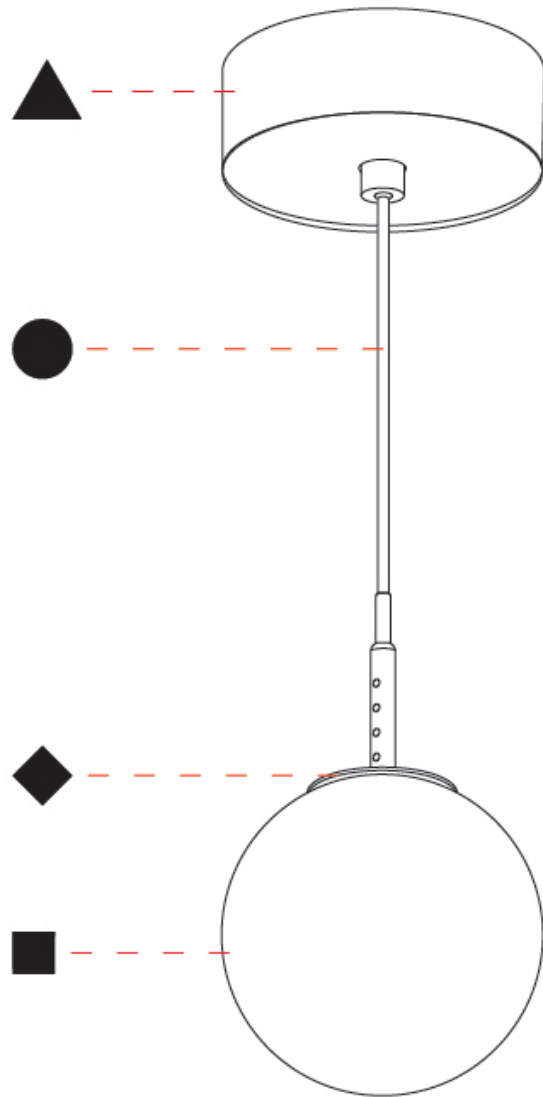

BILO SUSPENSION

A300614-

PROJECT	_____
TYPE	_____
SPECIFIER	_____
QUANTITY	_____
DATE	_____

A