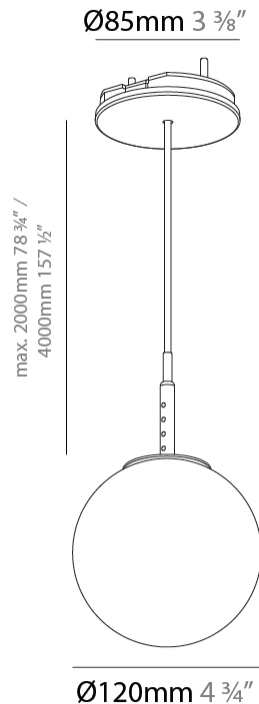

GENERAL

Series: Bilo
Brand: Prolicht
Division: Architectural
Mounting Type: Suspension
Mounting Location: Ceiling
Subcategory: Pendant

PHYSICAL

Shape: Round
Diameter (mm): 120
Diameter (in): 4 ¾
Height (mm): 120
Height (in): 4 ¾
Ceiling Thickness (mm): 1 - 25
Ceiling Thickness (in): 1/16 - 1
Light Distribution: Omnidirectional
Fixture Finish: SSR / BKV / CWI / CRY / HAB / UFT / ITA / RUA / FTG / MYG / LOD / PUS / FRO / FUP / KIA / POP / BLS / SPG / MEY / GOH / GUM / CHC / COM / ABZ / JAG / OBR / MOS / ROR
Accent Finish: OPL / YEL / ORA / RED / BLU / GRN
Fixture Material: Glass / Aluminum
Cable Details: 2000mm/78 ¾" or 4000mm/157 ½" Cable - Color
Options: Black / White / Orange / Red / Green
Cut-out Measurements: 68mm / 2 11/16

ELECTRICAL

Lamp Type: LED
Input Wattage (W): 6
Dimming: Tri-Mode (Non-Dimming and Phase Dimming (120Vac only) and 0-10V Dimming)
Driver Included: No
Driver Location: Remote
Driver Type: Constant Current - Universal
Driver Class: Class 2
Input Voltage (V): 120 - 277
Constant Current (MA): 500

LED

Color Temperature (°K): 2700 / 3000 / 3500 / 4000
Max. Delivered Lumen (lm): 356 / 377 / 398 / 408
Nominal Lumen (lm): 460 / 487 / 514 / 528
CRI: >90 CRI
Lamp Life (hrs): 50000

OPTICAL

Beam Angle: 120

RATINGS AND CERTIFICATIONS

Certified By: CSA Certified to UL and CSA Standards
IP rating: IP20

PROJECT
TYPE
SPECIFIER
QUANTITY
DATE