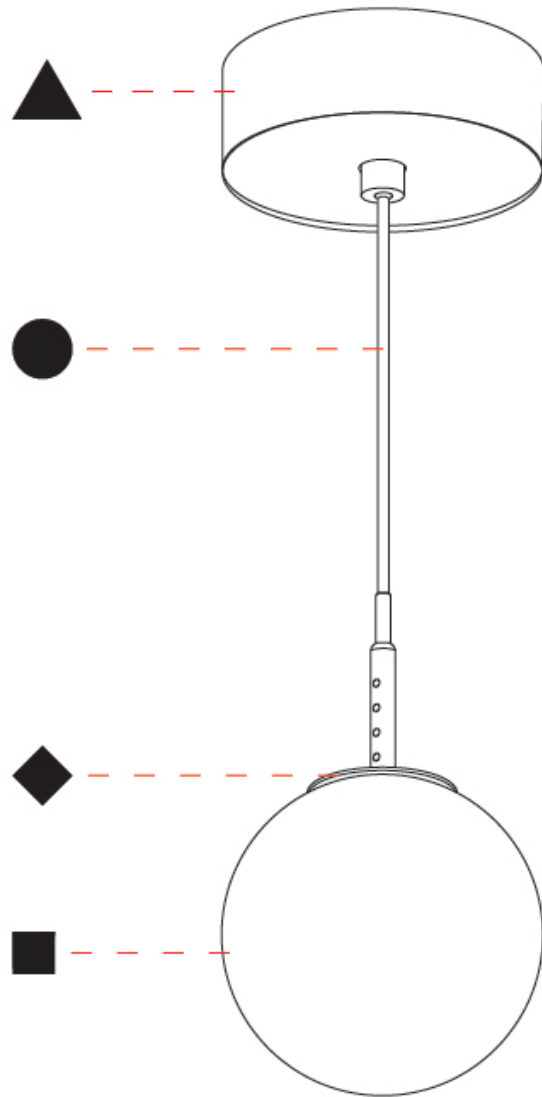

BILO SUSPENSION

A300614-

PROJECT _____

TYPE _____

SPECIFIER _____

QUANTITY _____

DATE _____

A