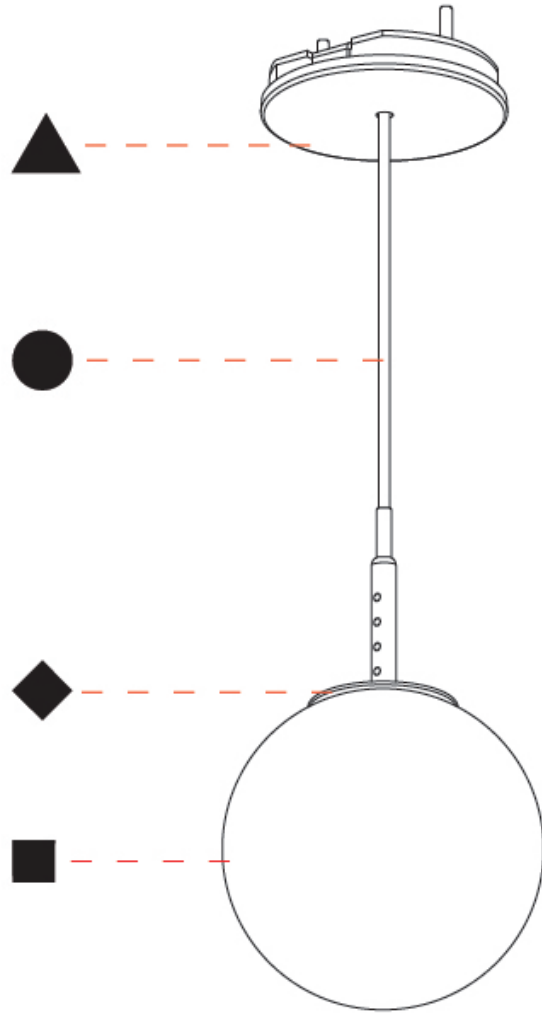

BILO SUSPENSION

A300613-

PROJECT

TYPE

SPECIFIER

QUANTITY

DATE

A