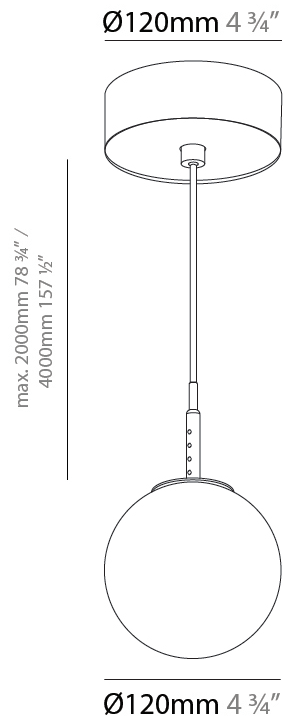

GENERAL

Series: Bilo
Partner: Prolicht
Division: Architectural
Installation: Suspension
Product Type: Pendant
Mounting Location: Ceiling

PHYSICAL

Shape: Round
Diameter (mm): 120
Diameter (in): 4 ¾
Height (mm): 120
Height (in): 4 ¾
Ceiling Thickness (mm): 1 - 25
Ceiling Thickness (in): 1/16 - 1
Fixture Finish: SHP / CLO / WST / GND / HPK / TER / ICB / NOP / GRV / MLK / WSY / POC / MOS / SKG / SLT / ELO / SWI / SOC / GRP / CHL / RAV / POS / SPE / SUC / GAR
Accent Finish: OPL / YEL / ORA / RED / BLU / GRN
Fixture Material: Glass / Aluminum
Primary Material: Glass
Cable Details: 2000mm/78 ¾" or 4000mm/157 ½" Cable - Color Options: Black / White / Orange / Red / Green
Cut-out Measurements: 68mm / 2 11/16"

ELECTRICAL

Lamp Type: LED (Zhaga Standard)
Input Wattage (W): 6
Total Output Wattage (W): 5.4
Dimming: Tri-Mode (Non-Dimming and Phase Dimming (120Vac only) and 0-10V Dimming)
Driver Included: No
Driver Location: Integrated
Driver Type: Constant Current - Universal
Driver Class: Class 2
Input Voltage (V): 120 - 277
Constant Current (MA): 500

LED

Number of LEDs: 1
Color Temperature (°K): 2700 / 3000 / 3500 / 4000
Max. Delivered Lumen (lm): 356 / 377 / 398 / 408
Nominal Lumen (lm): 460 / 487 / 514 / 528
CRI: >90 CRI
Lamp Life (hrs): 50000

OPTICAL

Beam Angle: 180

RATINGS AND CERTIFICATIONS

Certified By: Certified for North American Standards
IP rating: IP20