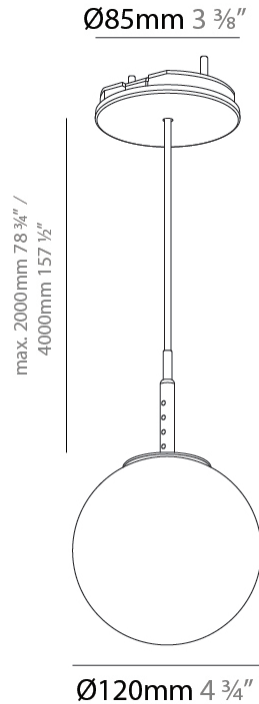

#### PHYSICAL

Shape: Round
Diameter (mm): 120
Diameter (in): 4 ¾
Height (mm): 120
Height (in): 4 ¾
Ceiling Thickness (mm): 1 - 25
Ceiling Thickness (in): 1/16 - 1
Fixture Finish: SSR / BKV / CWI / CRY / HAB / UFT / ITA / RUA / FTG / MYG / LOD / PUS / FRO / FUP / KIA / POP / BLS / SPG / MEY / GOH / CHC / COM / ABZ / JAG / OBR / MOS / ROR
Accent Finish: OPL / YEL / ORA / RED / BLU / GRN
Fixture Material: Glass / Aluminum
Primary Material: Glass
Cable Details: 2000mm/78 ¾" or 4000mm/157 ½" Cable - Color Options: Black / White / Orange / Red / Green
Cut-out Measurements: 68mm / 2 11/16

#### LED

Color Temperature (°K): 2700 / 3000 / 3500 / 4000
Max. Delivered Lumen (lm): 356 / 377 / 398 / 408
Nominal Lumen (lm): 460 / 487 / 514 / 528
CRI: >90 CRI
Lamp Life (hrs): 50000

#### OPTICAL

Beam Angle: 180
-----------------

#### PHYSICAL

Shape: Round  
 Diameter (mm): 120  
 Diameter (in): 4 ¾  
 Height (mm): 120  
 Height (in): 4 ¾  
 Ceiling Thickness (mm): 1 - 25  
 Ceiling Thickness (in): 1/16 - 1  
 Fixture Finish: SHP / CLO / WST / GND / HPK / TER / ICB / NOP / GRV / MLK / WSY / POC / MOS / SKG / SLT / ELO / SWI / SOC / GRP / CHL / RAV / POS / SPE / SUC / GAR  
 Accent Finish: OPL / YEL / ORA / RED / BLU / GRN  
 Fixture Material: Glass / Aluminum  
 Primary Material: Glass  
 Cable Details: 2000mm/78 ¾" or 4000mm/157 ½" Cable - Color Options: Black / White / Orange / Red / Green  
 Cut-out Measurements: 68mm / 2 11/16"