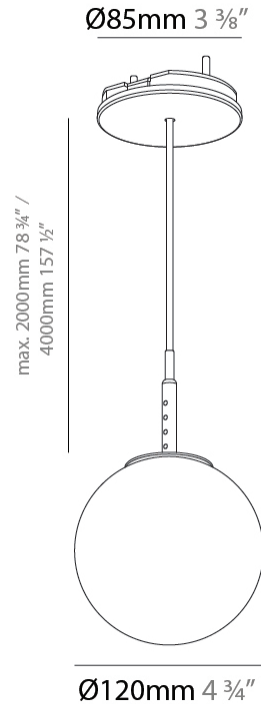

GENERAL

Series: Bilo
Brand: Prolicht
Division: Architectural
Mounting Type: Suspension
Mounting Location: Ceiling
Subcategory: Pendant

PHYSICAL

Shape: Round
Diameter (mm): 120
Diameter (in): 4 ¾
Height (mm): 120
Height (in): 4 ¾
Ceiling Thickness (mm): 1 - 25
Ceiling Thickness (in): 1/16 - 1
Light Distribution: Omnidirectional
Fixture Finish: SSR / BKV / CWI / CRY / HAB / UFT / ITA / RUA / FTG / MYG / LOD / PUS / FRO / FUP / KIA / POP / BLS / SPG / MEY / GOH / GUM / CHC / COM / ABZ / JAG / OBR / MOS / ROR
Accent Finish: OPL / YEL / ORA / RED / BLU / GRN
Fixture Material: Glass / Aluminum
Cable Details: 2000mm/78 ¾" or 4000mm/157 ½" Cable - Color Options: Black / White / Orange / Red / Green
Cut-out Measurements: 68mm / 2 11/16

ELECTRICAL

Lamp Type: LED
Input Wattage (W): 6
Dimming: Tri-Mode (Non-Dimming and Phase Dimming (120Vac only) and 0-10V Dimming)
Driver Included: No
Driver Location: Remote
Driver Type: Constant Current - Universal
Driver Class: Class 2
Input Voltage (V): 120 - 277
Constant Current (MA): 500

LED

Color Temperature (°K): 2700 / 3000 / 3500 / 4000
Max. Delivered Lumen (lm): 356 / 377 / 398 / 408
Nominal Lumen (lm): 460 / 487 / 514 / 528
CRI: >90 CRI
Lamp Life (hrs): 50000

OPTICAL

Beam Angle: 120

RATINGS AND CERTIFICATIONS

Certified By: CSA Certified to UL and CSA Standards
IP rating: IP20

PROJECT
TYPE
SPECIFIER
QUANTITY
DATE