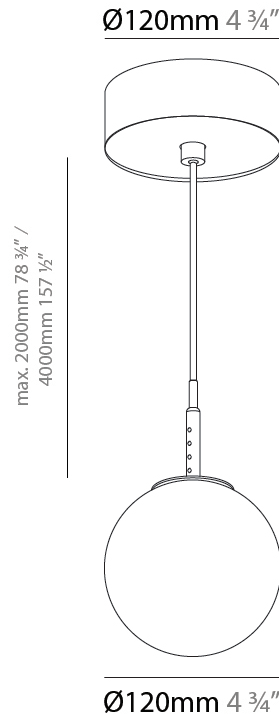

GENERAL

Series: Bilo
Partner: Prolicht
Division: Architectural
Installation: Suspension
Product Type: Pendant
Mounting Location: Ceiling

PHYSICAL

Shape: Round
Diameter (mm): 120
Diameter (in): 4 ¾
Height (mm): 120
Height (in): 4 ¾
Ceiling Thickness (mm): 1 - 25
Ceiling Thickness (in): 1/16 - 1
Fixture Finish: SHP /CLO /WST /GND /HPK /TER /ICB /NOP /GRV /MLK /WSY /POC /MOS /SKG /SLT /ELO /SWI /SOC /GRP /CHL /RAV /POS /SPE /SUC /GAR
Accent Finish: OPL /YEL /ORA /RED /BLU /GRN
Fixture Material: Glass / Aluminum
Primary Material: Glass
Cable Details: 2000mm/78 ¾" or 4000mm/157 ½" Cable - Color Options: Black / White / Orange / Red / Green
Cut-out Measurements: 68mm / 2 11/16"

ELECTRICAL

Lamp Type: LED (Zhaga Standard)
Input Wattage (W): 6
Total Output Wattage (W): 5.4
Dimming: Tri-Mode (Non-Dimming and Phase Dimming (120Vac only) and 0-10V Dimming)
Driver Included: No
Driver Location: Integrated
Driver Type: Constant Current - Universal
Driver Class: Class 2
Input Voltage (V): 120 - 277
Constant Current (MA): 500

LED

Number of LEDs: 1
Color Temperature (°K): 2700 / 3000 / 3500 / 4000
Max. Delivered Lumen (lm): 356 / 377 / 398 / 408
Nominal Lumen (lm): 460 / 487 / 514 / 528
CRI: >90 CRI
Lamp Life (hrs): 50000

OPTICAL

Beam Angle: 180

RATINGS AND CERTIFICATIONS

Certified By: Certified for North American Standards
IP rating: IP20