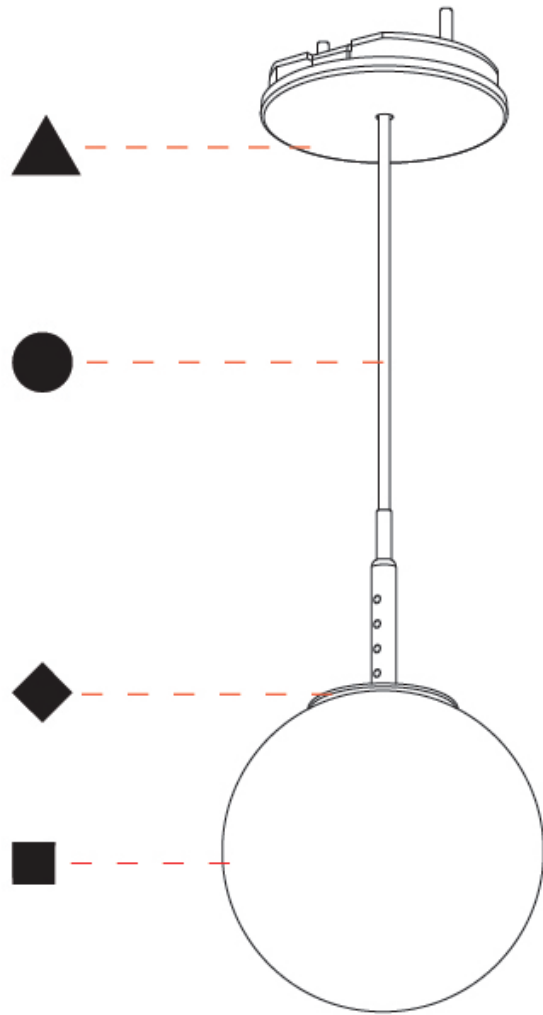

BILO SUSPENSION

A300613-

PROJECT	_____
TYPE	_____
SPECIFIER	_____
QUANTITY	_____
DATE	_____

A