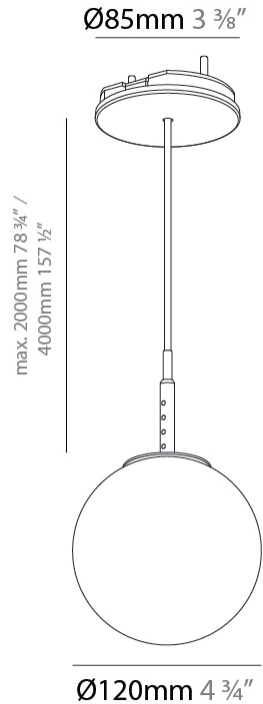

GENERAL

Series: Bilo
Partner: Prolicht
Division: Architectural
Installation: Suspension
Product Type: Pendant
Mounting Location: Ceiling

PHYSICAL

Shape: Round
Diameter (mm): 120
Diameter (in): 4 ¾
Height (mm): 120
Height (in): 4 ¾
Ceiling Thickness (mm): 1 - 25
Ceiling Thickness (in): 1/16 - 1
Fixture Finish: SSR / BKV / CWI / CRY / HAB / UFT / ITA / RUA / FTG / MYG / LOD / PUS / FRO / FUP / KIA / POP / BLS / SPG / MEY / GOH / CHC / COM / ABZ / JAG / OBR / MOS / ROR
Accent Finish: OPL / YEL / ORA / RED / BLU / GRN
Fixture Material: Glass / Aluminum
Primary Material: Glass
Cable Details: 2000mm/78 ¾" or 4000mm/157 ½" Cable - Color
Options: Black / White / Orange / Red / Green
Cut-out Measurements: 68mm / 2 11/16

ELECTRICAL

Lamp Type: LED
Input Wattage (W): 6
Total Output Wattage (W): 5.4
Dimming: Tri-Mode (Non-Dimming and Phase Dimming (120Vac only) and 0-10V Dimming)
Driver Included: No
Driver Location: Remote
Driver Type: Constant Current - Universal
Driver Class: Class 2
Input Voltage (V): 120 - 277
Constant Current (MA): 500

LED

Color Temperature (°K): 2700 / 3000 / 3500 / 4000
Max. Delivered Lumen (lm): 356 / 377 / 398 / 408
Nominal Lumen (lm): 460 / 487 / 514 / 528
CRI: >90 CRI
Lamp Life (hrs): 50000

OPTICAL

Beam Angle: 180

RATINGS AND CERTIFICATIONS

Certified By: CSA Certified to UL and CSA Standards
IP rating: IP20

PROJECT
TYPE
SPECIFIER
QUANTITY
DATE