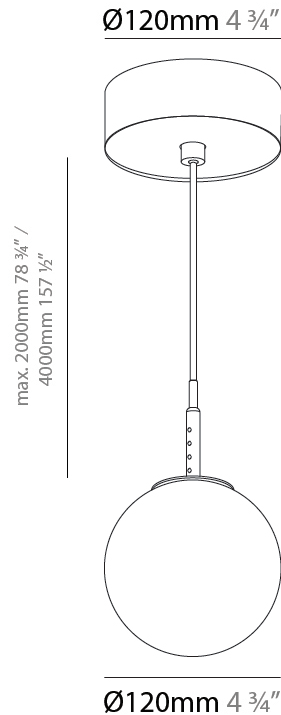

GENERAL

Series: Bilo
Partner: Prolicht
Division: Architectural
Installation: Suspension
Product Type: Pendant
Mounting Location: Ceiling

PHYSICAL

Shape: Round
Diameter (mm): 120
Diameter (in): 4 3/4
Height (mm): 120
Height (in): 4 3/4
Ceiling Thickness (mm): 1 - 25
Ceiling Thickness (in): 1/16 - 1
Fixture Finish: SHP / CLO / WST / GND / HPK / TER / ICB / NOP / GRV / MLK / WSY / POC / MOS / SKG / SLT / ELO / SWI / SOC / GRP / CHL / RAV / POS / SPE / SUC / GAR
Accent Finish: OPL / YEL / ORA / RED / BLU / GRN
Fixture Material: Glass / Aluminum
Primary Material: Glass
Cable Details: 2000mm/78 3/4" or 4000mm/157 1/2" Cable - Color Options: Black / White / Orange / Red / Green
Cut-out Measurements: 68mm / 2 11/16"

ELECTRICAL

Lamp Type: LED (Zhaga Standard)
Input Wattage (W): 6
Total Output Wattage (W): 5.4
Dimming: Tri-Mode (Non-Dimming and Phase Dimming (120Vac only) and 0-10V Dimming)
Driver Included: No
Driver Location: Integrated
Driver Type: Constant Current - Universal
Driver Class: Class 2
Input Voltage (V): 120 - 277
Constant Current (MA): 500

LED

Number of LEDs: 1
Color Temperature (°K): 2700 / 3000 / 3500 / 4000
Max. Delivered Lumen (lm): 356 / 377 / 398 / 408
Nominal Lumen (lm): 460 / 487 / 514 / 528
CRI: >90 CRI
Lamp Life (hrs): 50000

OPTICAL

Beam Angle: 180

RATINGS AND CERTIFICATIONS

Certified By: Certified for North American Standards
IP rating: IP20