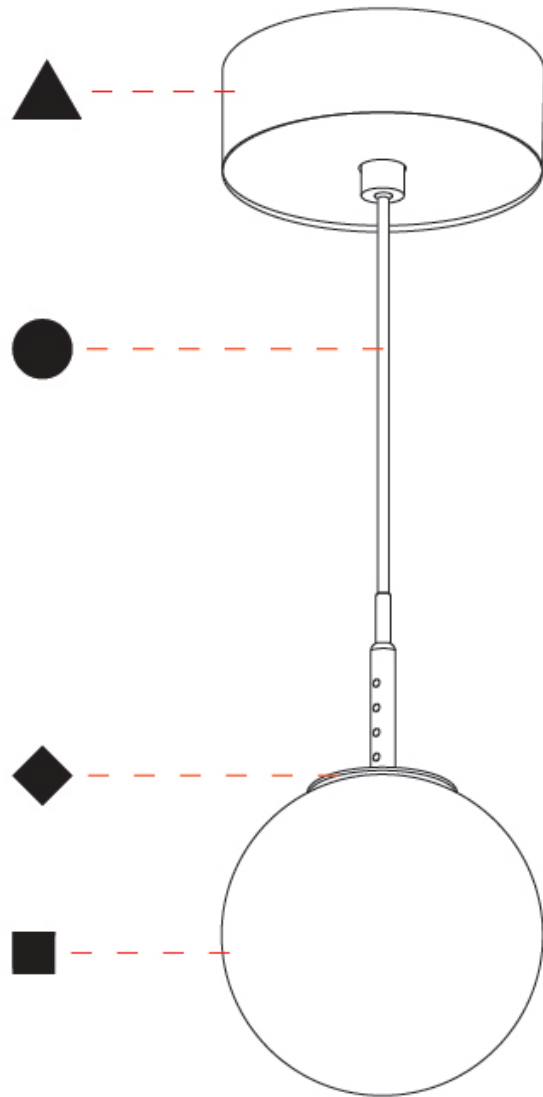

BILO SUSPENSION

A300614-

PROJECT
TYPE
SPECIFIER
QUANTITY
DATE

A