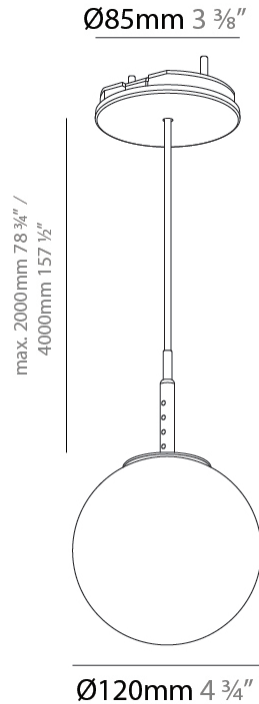

GENERAL

Series: Bilo
Partner: Prolicht
Division: Architectural
Installation: Suspension
Product Type: Pendant
Mounting Location: Ceiling

PHYSICAL

Shape: Round
Diameter (mm): 120
Diameter (in): 4 ¾
Height (mm): 120
Height (in): 4 ¾
Ceiling Thickness (mm): 1 - 25
Ceiling Thickness (in): 1/16 - 1
Fixture Finish: SSR / BKV / CWI / CRY / HAB / UFT / ITA / RUA / FTG / MYG / LOD / PUS / FRO / FUP / KIA / POP / BLS / SPG / MEY / GOH / CHC / COM / ABZ / JAG / OBR / MOS / ROR
Accent Finish: OPL / YEL / ORA / RED / BLU / GRN
Fixture Material: Glass / Aluminum
Primary Material: Glass
Cable Details: 2000mm/78 ¾" or 4000mm/157 ½" Cable - Color
Options: Black / White / Orange / Red / Green
Cut-out Measurements: 68mm / 2 11/16

ELECTRICAL

Lamp Type: LED
Input Wattage (W): 6
Total Output Wattage (W): 5.4
Dimming: Tri-Mode (Non-Dimming and Phase Dimming (120Vac only) and 0-10V Dimming)
Driver Included: No
Driver Location: Remote
Driver Type: Constant Current - Universal
Driver Class: Class 2
Input Voltage (V): 120 - 277
Constant Current (MA): 500

LED

Color Temperature (°K): 2700 / 3000 / 3500 / 4000
Max. Delivered Lumen (lm): 356 / 377 / 398 / 408
Nominal Lumen (lm): 460 / 487 / 514 / 528
CRI: >90 CRI
Lamp Life (hrs): 50000

OPTICAL

Beam Angle: 180

RATINGS AND CERTIFICATIONS

Certified By: CSA Certified to UL and CSA Standards
IP rating: IP20