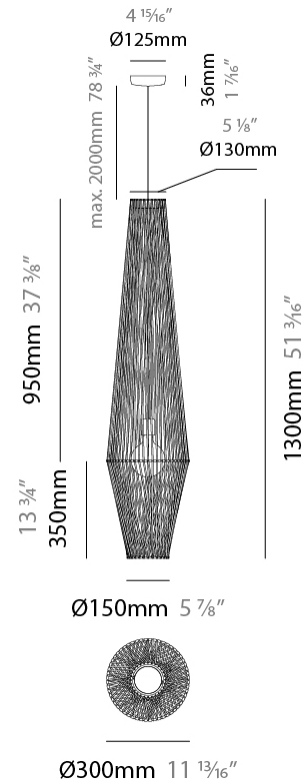

PROJECT
TYPE
SPECIFIER
QUANTITY
DATE

BIMBA SUSPENSION

D111115-

base number Finish
Options

1. To build a product code in our configurator select the specify button on the base model # product page
2. To build a manual product code on this datasheet choose from the options listed below in blue font and add the suffix to the base model #

GENERAL

Series: Bimba
Brand: Ole
Division: Design
Mounting Type: Suspension
Mounting Location: Ceiling
Subcategory: Pendant

PHYSICAL

Shape: Abstract
Diameter (mm): 300
Diameter (in): 11 ¹³/₁₆
Height (mm): 1300
Height (in): 51 ³/₁₆
Max. Overall Height (mm): 3300
Max. Overall Height (in): 129 ¹⁵/₁₆
Light Distribution: Omnidirectional
Weight (kg): 5
Weight (lbs): 11.02
Fixture Finish: BEI / BLK / BLU / COG / DGN / GRY / MRN / MOC / MUS / OLV / SIL / STN / TER / WHI
Holder Finish: Matte Black
Fixture Material: Fabric Cord / Metal
Cable Details: 2000mm Cable
Upon Request: Other fabric cord colors available upon request (see downloadable finish chart)

ELECTRICAL

Number of Lamps: 1
Lamp Type: LED Retrofit
Bulb Included: Bulb Not Included
Max. Wattage Per Lamp (W): 15
Lamp Base: E26
Input Voltage (V): 120
Upon Request: 277Vac / GU24

LED

OPTICAL

RATINGS AND CERTIFICATIONS

Certified By: Certified for North American Standards
IP rating: IP20