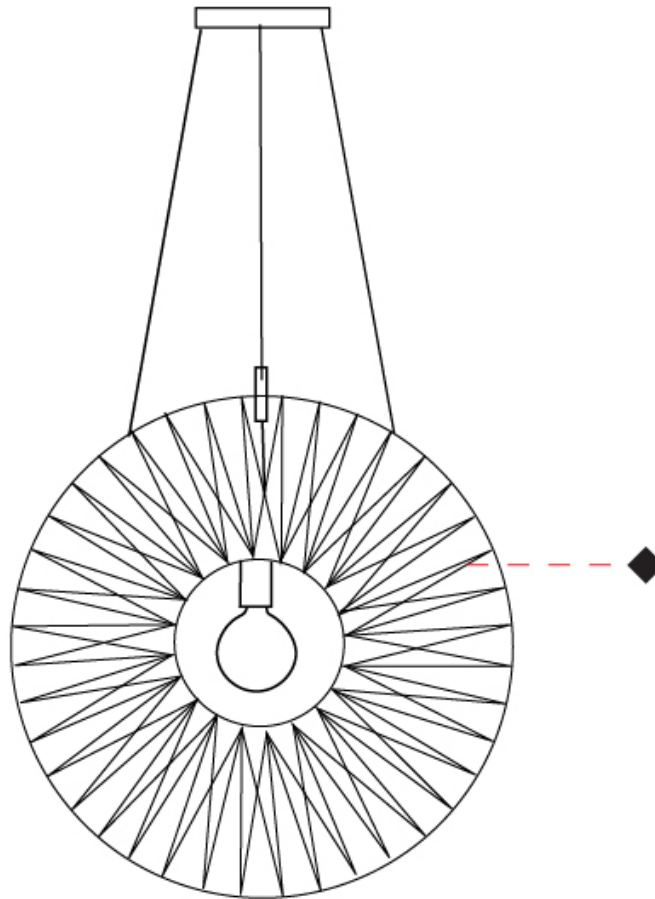

BIMBA SUSPENSION

D111109-

PROJECT

TYPE

SPECIFIER

QUANTITY

DATE

D