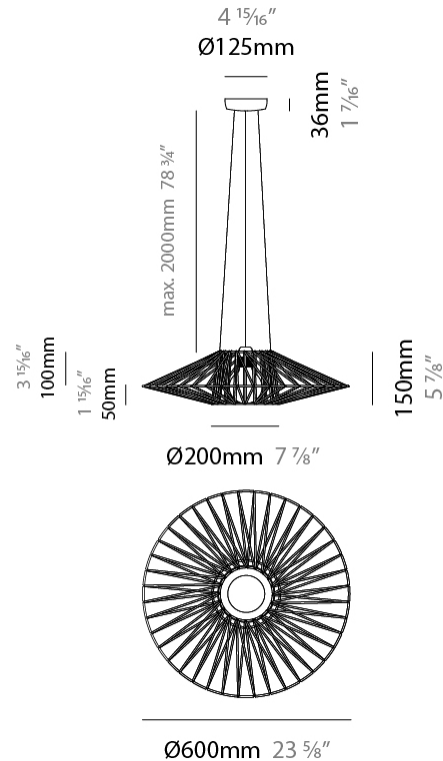

PROJECT	_____
TYPE	_____
SPECIFIER	_____
QUANTITY	_____
DATE	_____

BIMBA SUSPENSION

D111112-

base number   Finish
Options

1. To build a product code in our configurator select the specify button on the base model # product page
2. To build a manual product code on this datasheet choose from the options listed below in blue font and add the suffix to the base model #

GENERAL

Series: Bimba
Partner: Ole
Division: Design
Installation: Suspension
Product Type: Pendant
Mounting Location: Ceiling

PHYSICAL

Shape: Abstract
Diameter (mm): 600
Diameter (in): 23 5/8
Height (mm): 150
Height (in): 5 7/8
Max. Overall Height (mm): 2150
Max. Overall Height (in): 84 5/8
Weight (kg): 4.2
Weight (lbs): 9.26
Fixture Finish: BEI / BLK / BLU / COG / DGN / GRY / MRN / MOC / MUS / OLV / SIL / STN / TER / WHI
Holder Finish: Matte Black
Fixture Material: Fabric Cord / Metal
Primary Material: Fabric - Recycled
Cable Details: 2000mm Cable
Upon Request: Other fabric cord colors available upon request (see downloadable finish chart)

ELECTRICAL

Number of Lamps: 1
Lamp Type: LED Retrofit
Bulb Included: Bulb Not Included
Max. Wattage Per Lamp (W): 15
Lamp Base: E26
Input Voltage (V): 120
Upon Request: 277Vac / GU24

LED

OPTICAL

RATINGS AND CERTIFICATIONS

Certified By: Certified for North American Standards
IP rating: IP20