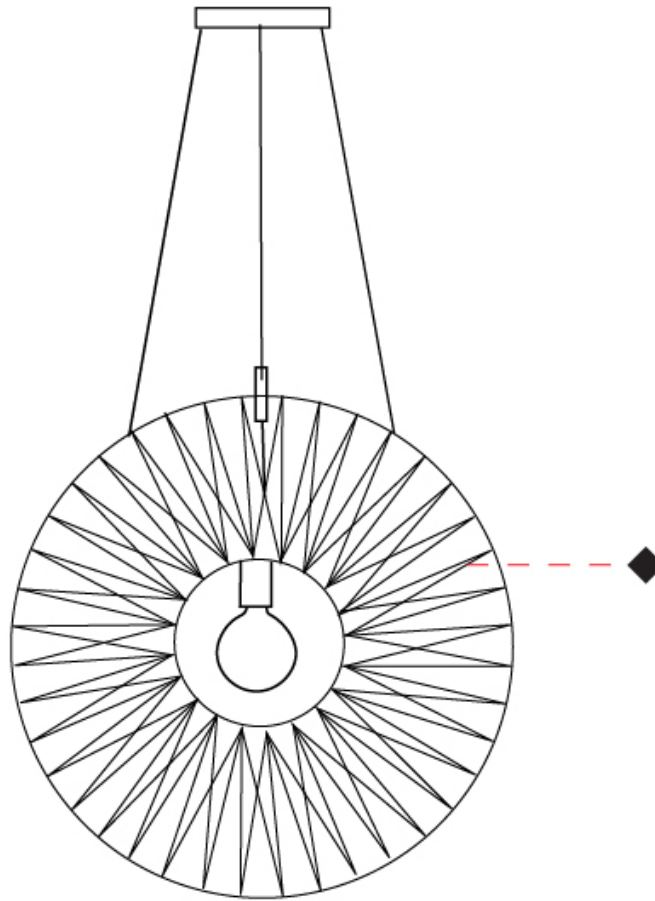

BIMBA SUSPENSION

D111109-

PROJECT

TYPE

SPECIFIER

QUANTITY

DATE

D