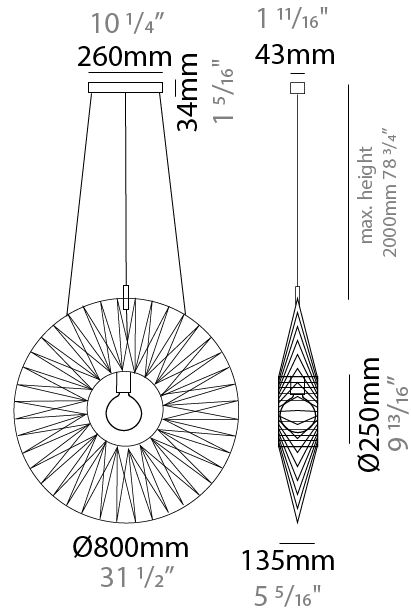

PROJECT	
TYPE	
SPECIFIER	
QUANTITY	
DATE	

BIMBA SUSPENSION

D111108-

base number Finish
Options

1. To build a product code in our configurator select the specify button on the base model # product page
2. To build a manual product code on this datasheet choose from the options listed below in blue font and add the suffix to the base model #

GENERAL

Series: Bimba
Partner: Ole
Division: Design
Installation: Suspension
Product Type: Pendant
Mounting Location: Ceiling

PHYSICAL

Shape: Round
Diameter (mm): 800
Diameter (in): 31 1/2
Width (mm): 135
Width (in): 5 5/16
Height (mm): 800
Height (in): 31 1/2
Max. Overall Height (mm): 2800
Max. Overall Height (in): 110 1/4
Weight (kg): 5
Weight (lbs): 11.02
Fixture Finish: BEI / BLK / BLU / COG / DGN / GRY / MRN / MOC / MUS / OLV / SIL / STN / TER / WHI
Holder Finish: MBK
Fixture Material: Fabric Cord / Metal
Primary Material: Fabric - Recycled
Cable Details: 2000mm Cable
Upon Request: Other fabric cord colors available upon request (see downloadable finish chart) Matte White Holder

ELECTRICAL

Number of Lamps: 1
Lamp Type: LED Retrofit
Bulb Included: Bulb Not Included
Max. Wattage Per Lamp (W): 20
Lamp Base: E26
Input Voltage (V): 120
Upon Request: 277Vac / GU24

LED

OPTICAL

RATINGS AND CERTIFICATIONS

Certified By: Certified for North American Standards
IP rating: IP20