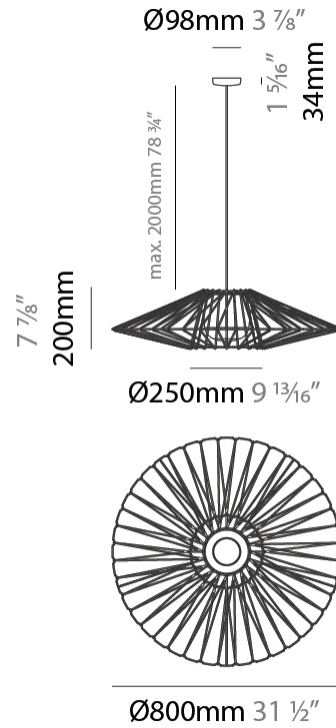

BIMBA SUSPENSION

E111195-

base number   Finish
Options

1. To build a product code in our configurator select the specify button on the base model # product page
2. To build a manual product code on this datasheet choose from the options listed below in blue font and add the suffix to the base model #

GENERAL

Series: Bimba
Brand: Ole
Division: Exterior
Mounting Type: Suspension
Mounting Location: Ceiling
Subcategory: Pendant

PHYSICAL

Shape: Round
Diameter (mm): 800
Diameter (in): 31 1/2
Height (mm): 200
Height (in): 7 7/8
Max. Overall Height (mm): 2200
Max. Overall Height (in): 86 3/5
Light Distribution: Omnidirectional
Weight (kg): 5
Weight (lbs): 11.02
Fixture Finish: BEI / BLK / BLU / COG / DGN / GRY / MRN / MOC / MUS / OLV / SIL / STN / TER / WHI
Holder Finish: Matte Black
Fixture Material: Fabric Cord / Metal
Cable Details: 2000mm Cable

ELECTRICAL

Number of Lamps: 1
Lamp Type: LED Retrofit
Bulb Included: Bulb Not Included
Max. Wattage Per Lamp (W): 15
Lamp Base: E26
Input Voltage (V): 120

LED

OPTICAL

RATINGS AND CERTIFICATIONS

Certified By: Certified for North American Standards
IP rating: IP66

PROJECT	_____
TYPE	_____
SPECIFIER	_____
QUANTITY	_____
DATE	_____