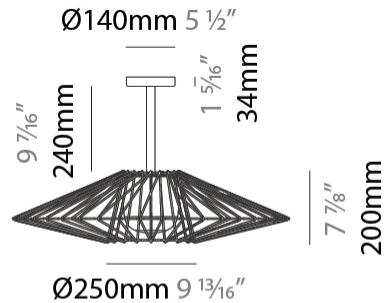

BIMBA SURFACE

E112050-

base number Finish
Options

PROJECT
TYPE
SPECIFIER
QUANTITY
DATE

1. To build a product code in our configurator select the specify button on the base model # product page
2. To build a manual product code on this datasheet choose from the options listed below in blue font and add the suffix to the base model #

GENERAL

Series: Bimba
Brand: Ole
Division: Exterior
Mounting Type: Surface
Mounting Location: Ceiling
Subcategory: Ambient

PHYSICAL

Shape: Abstract
Diameter (mm): 800
Diameter (in): 31 1/2
Height (mm): 440
Height (in): 17 1/3
Light Distribution: Omnidirectional
Weight (kg): 5.1
Weight (lbs): 11.24
Diffuser: PMMA - Opal
Fixture Finish: BEI / BLK / BLU / COG / DGN / GRY / MRN / MOC / MUS / OLV / SIL / STN / TER / WHI
Holder Finish: Matte Black
Fixture Material: Fabric Cord / Metal
Cable Details: 2000mm Cable

ELECTRICAL

Number of Lamps: 1
Lamp Type: LED Retrofit
Lamp Shape: A19
Bulb Included: Bulb Not Included
Max. Wattage Per Lamp (W): 15
Lamp Base: E26
Input Voltage (V): 120
Upon Request: 277Vac / GU24

LED

OPTICAL

RATINGS AND CERTIFICATIONS

Certified By: Certified for North American Standards
IP rating: IP66

Ø250mm 9 13/16"