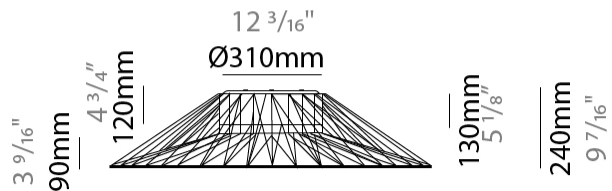

PROJECT	_____
TYPE	_____
SPECIFIER	_____
QUANTITY	_____
DATE	_____

BIMBA SURFACE

D112045-

base number   Finish
Options

1. To build a product code in our configurator select the specify button on the base model # product page
2. To build a manual product code on this datasheet choose from the options listed below in blue font and add the suffix to the base model #

GENERAL

Series: Bimba
Partner: Ole
Division: Design
Installation: Surface
Product Type: Ceiling Surface
Mounting Location: Ceiling

PHYSICAL

Shape: Abstract
Diameter (mm): 1000
Diameter (in): 39 3/8
Height (mm): 240
Height (in): 9 7/16
Weight (kg): 6
Weight (lbs): 13.23
Diffuser: PMMA - Opal
Fixture Finish: BEI / BLK / BLU / COG / DGN / GRY / MRN / MOC / MUS / OLV / SIL / STN / TER / WHI
Holder Finish: Matte Black
Fixture Material: Fabric Cord / Metal
Primary Material: Fabric - Recycled
Cable Details: 2000mm Cable
Upon Request: Other fabric cord colors available upon request (see downloadable finish chart)

ELECTRICAL

Number of Lamps: 3
Lamp Type: LED Retrofit
Lamp Shape: A19
Bulb Included: Bulb Not Included
Max. Wattage Per Lamp (W): 15
Lamp Base: E26
Input Voltage (V): 120
Upon Request: 277Vac / GU24

LED

OPTICAL

RATINGS AND CERTIFICATIONS

Certified By: Certified for North American Standards
IP rating: IP20

Ø1000mm
39 3/16"