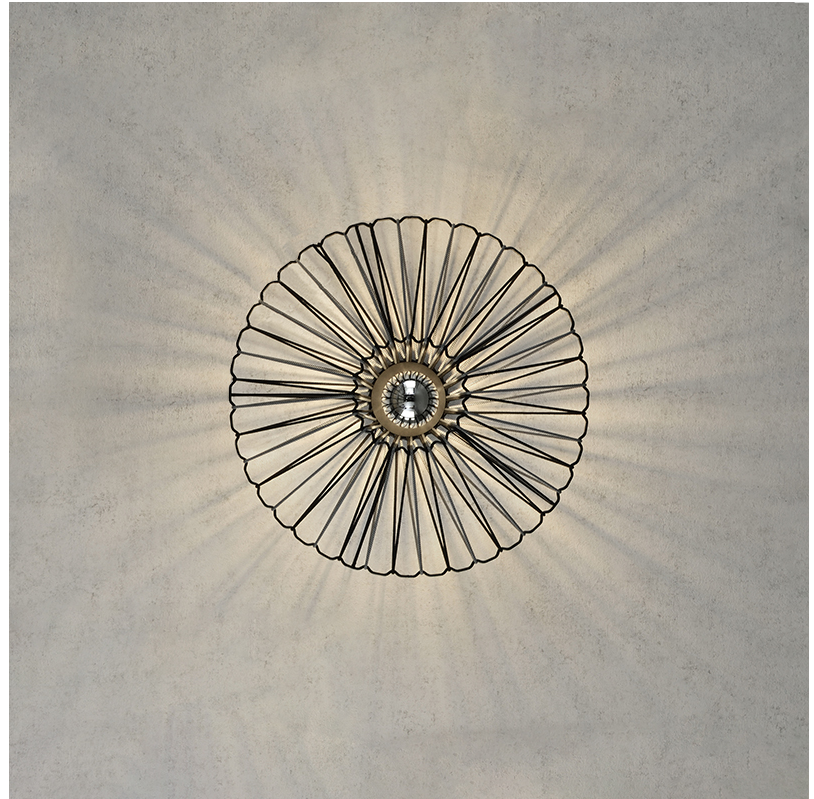

PROJECT	_____
TYPE	_____
SPECIFIER	_____
QUANTITY	_____
DATE	_____

BIMBA SURFACE

D112042-

base number   Finish
Options

1. To build a product code in our configurator select the specify button on the base model # product page
2. To build a manual product code on this datasheet choose from the options listed below in blue font and add the suffix to the base model #

GENERAL

Series: Bimba
Partner: Ole
Division: Design
Installation: Surface
Product Type: Ceiling Surface
Mounting Location: Ceiling

PHYSICAL

Shape: Abstract
Diameter (mm): 600
Diameter (in): 23 5/8
Height (mm): 180
Height (in): 7 1/8
Weight (kg): 4
Weight (lbs): 8.82
Diffuser: PMMA - Opal
Fixture Finish: BEI / BLK / BLU / COG / DGN / GRY / MRN / MOC / MUS / OLV / SIL / STN / TER / WHI
Holder Finish: Matte Black
Fixture Material: Fabric Cord / Metal
Primary Material: Fabric - Recycled
Cable Details: 2000mm Cable
Upon Request: Other fabric cord colors available upon request (see downloadable finish chart)

ELECTRICAL

Number of Lamps: 1
Lamp Type: LED Retrofit
Lamp Shape: A19
Bulb Included: Bulb Not Included
Max. Wattage Per Lamp (W): 15
Lamp Base: E26
Input Voltage (V): 120
Upon Request: 277Vac / GU24

LED

OPTICAL

RATINGS AND CERTIFICATIONS

Certified By: Certified for North American Standards
IP rating: IP20