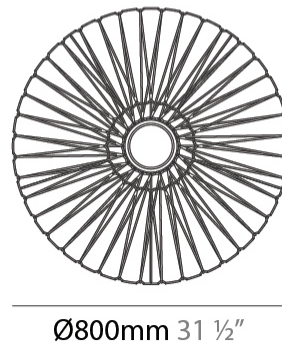

BIMBA SURFACE

E112050-

base number Finish
Options

1. To build a product code in our configurator select the specify button on the base model # product page
2. To build a manual product code on this datasheet choose from the options listed below in blue font and add the suffix to the base model #

GENERAL

Series: Bimba
Partner: Ole
Division: Exterior
Installation: Surface
Product Type: Ceiling Surface
Mounting Location: Ceiling

PHYSICAL

Shape: Abstract
Diameter (mm): 800
Diameter (in): 31 1/2
Height (mm): 440
Height (in): 17 1/3
Weight (kg): 5.1
Weight (lbs): 11.24
Diffuser: PMMA - Opal
Fixture Finish: BEI / BLK / BLU / COG / DGN / GRY / MRN / MOC / MUS / OLV / SIL / STN / TER / WHI
Holder Finish: Matte Black
Fixture Material: Fabric Cord / Metal
Primary Material: Fabric - Recycled
Cable Details: 2000mm Cable

ELECTRICAL

Number of Lamps: 1
Lamp Type: LED Retrofit
Lamp Shape: A19
Bulb Included: Bulb Not Included
Max. Wattage Per Lamp (W): 15
Lamp Base: E26
Input Voltage (V): 120
Upon Request: 277Vac / GU24

LED

OPTICAL

RATINGS AND CERTIFICATIONS

Certified By: Certified for North American Standards
IP rating: IP66

PROJECT
TYPE
SPECIFIER
QUANTITY
DATE