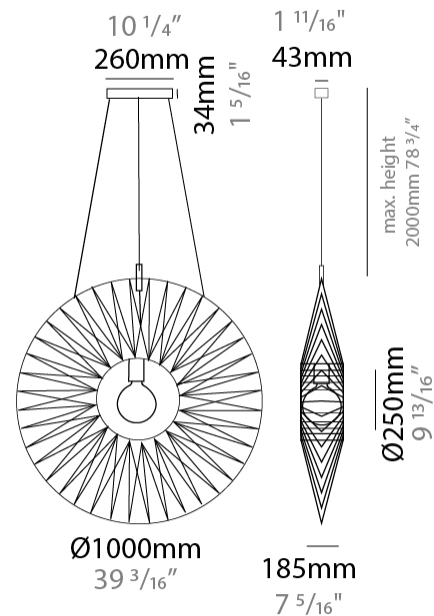

BIMBA SUSPENSION

D111109-

base number _____
Finish _____
Options _____

1. To build a product code in our configurator select the specify button on the base model # product page
2. To build a manual product code on this datasheet choose from the options listed below in blue font and add the suffix to the base model #

GENERAL

Series: Bimba
Brand: Ole
Division: Design
Mounting Type: Suspension
Mounting Location: Ceiling
Subcategory: Pendant

PHYSICAL

Shape: Round
Diameter (mm): 1000
Diameter (in): 39 3/8
Width (mm): 185
Width (in): 7 5/16
Height (mm): 1000
Height (in): 39 3/8
Max. Overall Height (mm): 3000
Max. Overall Height (in): 118 1/8
Light Distribution: Omnidirectional
Weight (kg): 6
Weight (lbs): 13.23
Fixture Finish: BEI / BLK / BLU / COG / DGN / GRY / MRN / MOC / MUS / OLV / SIL / STN / TER / WHI
Holder Finish: Matte Black
Fixture Material: Fabric Cord / Metal
Cable Details: 2000mm Cable
Upon Request: Other fabric cord colors available upon request (see downloadable finish chart)

ELECTRICAL

Number of Lamps: 1
Lamp Type: LED Retrofit
Bulb Included: Bulb Not Included
Max. Wattage Per Lamp (W): 20
Lamp Base: E26
Input Voltage (V): 120
Upon Request: 277Vac / GU24

LED

OPTICAL

RATINGS AND CERTIFICATIONS

Certified By: Certified for North American Standards
IP rating: IP20