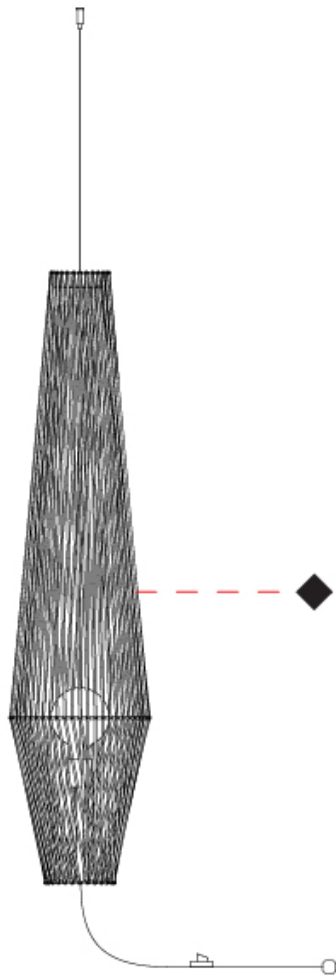

D111114-

PROJECT
TYPE
SPECIFIER
QUANTITY
DATE

D