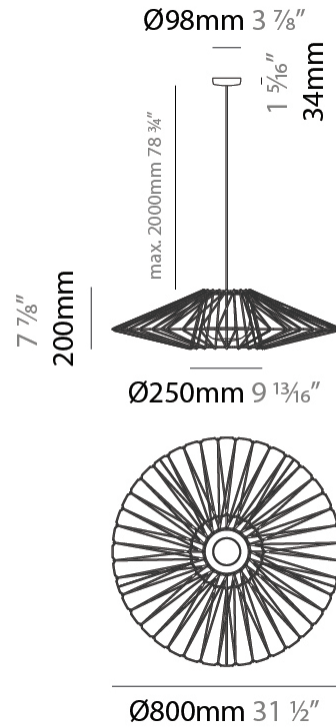

PROJECT	_____
TYPE	_____
SPECIFIER	_____
QUANTITY	_____
DATE	_____

BIMBA SUSPENSION

E111195-

base number   Finish
Options

1. To build a product code in our configurator select the specify button on the base model # product page
2. To build a manual product code on this datasheet choose from the options listed below in blue font and add the suffix to the base model #

GENERAL

Series: Bimba
Partner: Ole
Division: Exterior
Installation: Suspension
Product Type: Pendant
Mounting Location: Ceiling

PHYSICAL

Shape: Round
Diameter (mm): 800
Diameter (in): 31 1/2
Height (mm): 200
Height (in): 7 7/8
Max. Overall Height (mm): 2200
Max. Overall Height (in): 86 3/5
Weight (kg): 5
Weight (lbs): 11.02
Fixture Finish: BEI / BLK / BLU / COG / DGN / GRY / MRN / MOC / MUS / OLV / SIL / STN / TER / WHI
Holder Finish: Matte Black
Fixture Material: Fabric Cord / Metal
Primary Material: Fabric - Recycled
Cable Details: 2000mm Cable

ELECTRICAL

Number of Lamps: 1
Lamp Type: LED Retrofit
Bulb Included: Bulb Not Included
Max. Wattage Per Lamp (W): 15
Lamp Base: E26
Input Voltage (V): 120

LED

OPTICAL

RATINGS AND CERTIFICATIONS

Certified By: Certified for North American Standards
IP rating: IP66