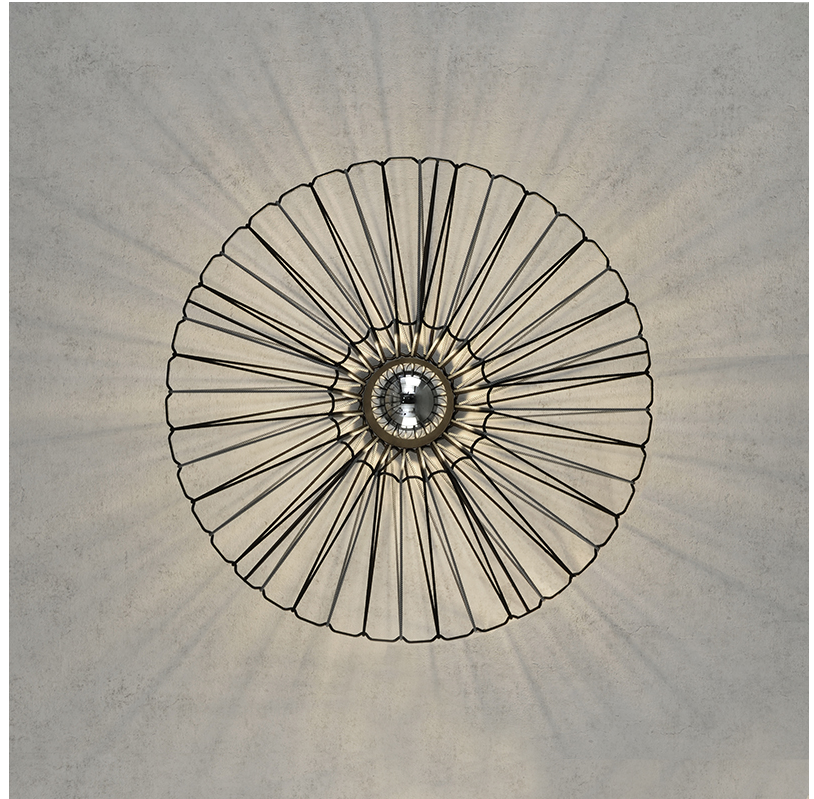

BIMBA SURFACE

D112043-

base number   Finish
Options

PROJECT	_____
TYPE	_____
SPECIFIER	_____
QUANTITY	_____
DATE	_____

1. To build a product code in our configurator select the specify button on the base model # product page
2. To build a manual product code on this datasheet choose from the options listed below in blue font and add the suffix to the base model #

GENERAL

Series: Bimba
Partner: Ole
Division: Design
Installation: Surface
Product Type: Ceiling Surface
Mounting Location: Ceiling

PHYSICAL

Shape: Abstract
Diameter (mm): 800
Diameter (in): 31 1/2
Height (mm): 230
Height (in): 9 1/16
Weight (kg): 5.1
Weight (lbs): 11.24
Diffuser: PMMA - Opal
Fixture Finish: BEI / BLK / BLU / COG / DGN / GRY / MRN / MOC / MUS / OLV / SIL / STN / TER / WHI
Holder Finish: Matte Black
Fixture Material: Fabric Cord / Metal
Primary Material: Fabric - Recycled
Cable Details: 2000mm Cable
Upon Request: Other fabric cord colors available upon request (see downloadable finish chart)

ELECTRICAL

Number of Lamps: 1
Lamp Type: LED Retrofit
Lamp Shape: A19
Bulb Included: Bulb Not Included
Max. Wattage Per Lamp (W): 15
Lamp Base: E26
Input Voltage (V): 120
Upon Request: 277Vac / GU24

LED

OPTICAL

RATINGS AND CERTIFICATIONS

Certified By: Certified for North American Standards
IP rating: IP20