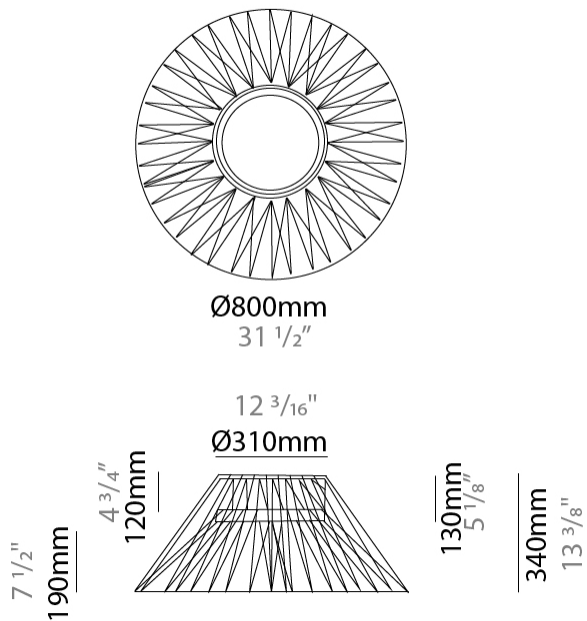

PROJECT	
TYPE	
SPECIFIER	
QUANTITY	
DATE	

BIMBA SURFACE

D112044-

base number   Finish
Options

1. To build a product code in our configurator select the specify button on the base model # product page
2. To build a manual product code on this datasheet choose from the options listed below in blue font and add the suffix to the base model #

GENERAL

Series: Bimba
Partner: Ole
Division: Design
Installation: Surface
Product Type: Ceiling Surface
Mounting Location: Ceiling

PHYSICAL

Shape: Abstract
Diameter (mm): 800
Diameter (in): 31 1/2
Height (mm): 340
Height (in): 13 3/8
Weight (kg): 5.6
Weight (lbs): 12.35
Diffuser: PMMA - Opal
Fixture Finish: BEI / BLK / BLU / COG / DGN / GRY / MRN / MOC / MUS / OLV / SIL / STN / TER / WHI
Holder Finish: Matte Black
Fixture Material: Fabric Cord / Metal
Primary Material: Fabric - Recycled
Cable Details: 2000mm Cable

ELECTRICAL

Number of Lamps: 3
Lamp Type: LED Retrofit
Lamp Shape: A19
Bulb Included: Bulb Not Included
Max. Wattage Per Lamp (W): 15
Lamp Base: E26
Input Voltage (V): 120
Upon Request: 277Vac / GU24

LED

OPTICAL

RATINGS AND CERTIFICATIONS

Certified By: Certified for North American Standards
IP rating: IP20