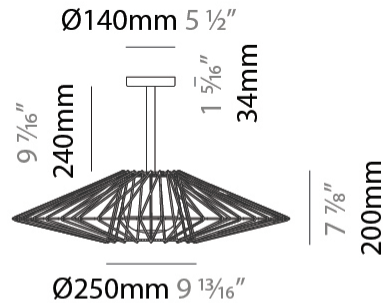

BIMBA SURFACE

E112050-

base number Finish
Options

1. To build a product code in our configurator select the specify button on the base model # product page
2. To build a manual product code on this datasheet choose from the options listed below in blue font and add the suffix to the base model #

GENERAL

Series: Bimba
Partner: Ole
Division: Exterior
Installation: Surface
Product Type: Ceiling Surface
Mounting Location: Ceiling

PHYSICAL

Shape: Abstract
Diameter (mm): 800
Diameter (in): 31 1/2
Height (mm): 440
Height (in): 17 1/3
Weight (kg): 5.1
Weight (lbs): 11.24
Diffuser: PMMA - Opal
Fixture Finish: BEI / BLK / BLU / COG / DGN / GRY / MRN / MOC / MUS / OLV / SIL / STN / TER / WHI
Holder Finish: Matte Black
Fixture Material: Fabric Cord / Metal
Primary Material: Fabric - Recycled
Cable Details: 2000mm Cable

ELECTRICAL

Number of Lamps: 1
Lamp Type: LED Retrofit
Lamp Shape: A19
Bulb Included: Bulb Not Included
Max. Wattage Per Lamp (W): 15
Lamp Base: E26
Input Voltage (V): 120
Upon Request: 277Vac / GU24

LED

OPTICAL

RATINGS AND CERTIFICATIONS

Certified By: Certified for North American Standards
IP rating: IP66

PROJECT
TYPE
SPECIFIER
QUANTITY
DATE