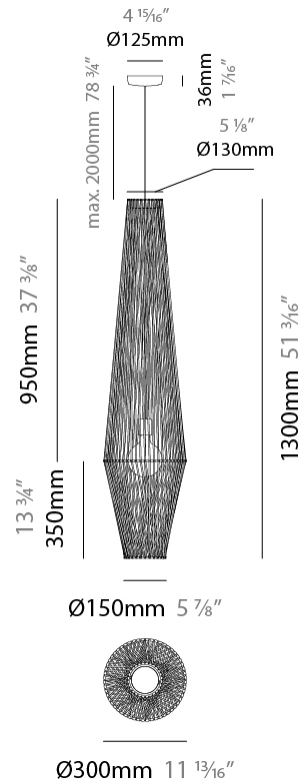

PROJECT
TYPE
SPECIFIER
QUANTITY
DATE

BIMBA SUSPENSION

D111115-

base number Finish
Options

1. To build a product code in our configurator select the specify button on the base model # product page
2. To build a manual product code on this datasheet choose from the options listed below in blue font and add the suffix to the base model #

GENERAL

Series: Bimba
Partner: Ole
Division: Design
Installation: Suspension
Product Type: Pendant
Mounting Location: Ceiling

PHYSICAL

Shape: Abstract
Diameter (mm): 300
Diameter (in): 11 ¹³/₁₆
Height (mm): 1300
Height (in): 51 ³/₁₆
Max. Overall Height (mm): 3300
Max. Overall Height (in): 129 ¹⁵/₁₆
Weight (kg): 5
Weight (lbs): 11.02
Fixture Finish: BEI / BLK / BLU / COG / DGN / GRY / MRN / MOC / MUS / OLV / SIL / STN / TER / WHI
Holder Finish: Matte Black
Fixture Material: Fabric Cord / Metal
Primary Material: Fabric - Recycled
Cable Details: 2000mm Cable
Upon Request: Other fabric cord colors available upon request (see downloadable finish chart)

ELECTRICAL

Number of Lamps: 1
Lamp Type: LED Retrofit
Bulb Included: Bulb Not Included
Max. Wattage Per Lamp (W): 15
Lamp Base: E26
Input Voltage (V): 120
Upon Request: 277Vac / GU24

LED

OPTICAL

RATINGS AND CERTIFICATIONS

Certified By: Certified for North American Standards
IP rating: IP20