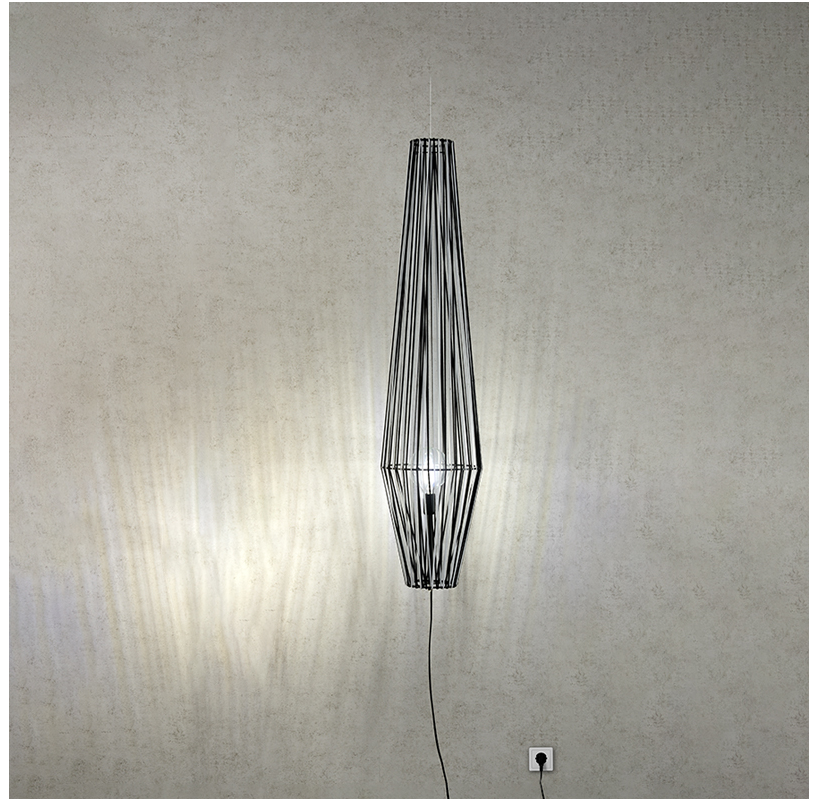

PROJECT	
TYPE	
SPECIFIER	
QUANTITY	
DATE	

BIMBA SUSPENSION

D111114-

base number Finish
Options

1. To build a product code in our configurator select the specify button on the base model # product page
2. To build a manual product code on this datasheet choose from the options listed below in blue font and add the suffix to the base model #

GENERAL

Series: Bimba
Partner: Ole
Division: Design
Installation: Suspension
Product Type: Pendant
Mounting Location: Ceiling

PHYSICAL

Shape: Abstract
Diameter (mm): 300
Diameter (in): 11 ¹³/₁₆
Height (mm): 1300
Height (in): 51 ³/₁₆
Max. Overall Height (mm): 3330
Max. Overall Height (in): 129 ¹⁵/₁₆
Weight (kg): 5
Weight (lbs): 11.02
Fixture Finish: BEI / BLK / BLU / COG / DGN / GRY / MRN / MOC / MUS / OLV / SIL / STN / TER / WHI
Holder Finish: Matte Black
Fixture Material: Fabric Cord / Metal
Primary Material: Fabric - Recycled
Cable Details: 2000mm Cable
Upon Request: Other fabric cord colors available upon request (see downloadable finish chart)

ELECTRICAL

Number of Lamps: 1
Lamp Type: LED Retrofit
Bulb Included: Bulb Not Included
Max. Wattage Per Lamp (W): 15
Lamp Base: E26
Input Voltage (V): 120
Upon Request: 277Vac / GU24

LED

OPTICAL

RATINGS AND CERTIFICATIONS

Certified By: Certified for North American Standards
IP rating: IP20