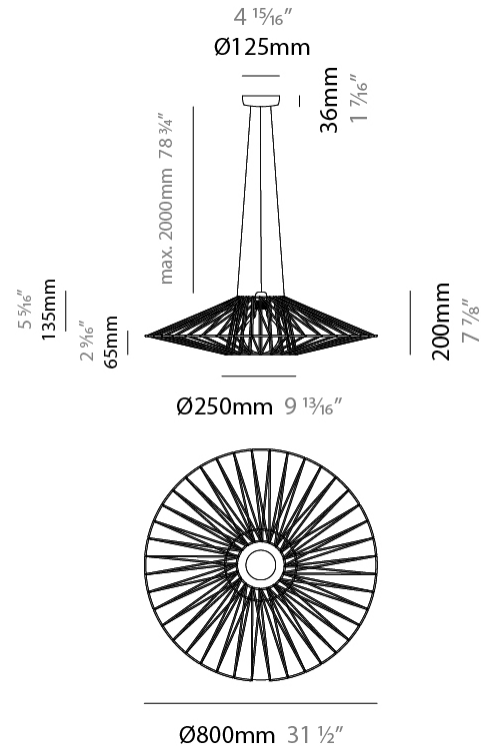

PROJECT	_____
TYPE	_____
SPECIFIER	_____
QUANTITY	_____
DATE	_____

BIMBA SUSPENSION

D111113-

base number Finish
Options

1. To build a product code in our configurator select the specify button on the base model # product page
2. To build a manual product code on this datasheet choose from the options listed below in blue font and add the suffix to the base model #

GENERAL

Series: Bimba
Partner: Ole
Division: Design
Installation: Suspension
Product Type: Pendant
Mounting Location: Ceiling

PHYSICAL

Shape: Abstract
Diameter (mm): 800
Diameter (in): 31 1/2
Height (mm): 200
Height (in): 7 7/8
Max. Overall Height (mm): 2200
Max. Overall Height (in): 8 5/8
Weight (kg): 5.1
Weight (lbs): 11.24
Fixture Finish: BEI / BLK / BLU / COG / DGN / GRY / MRN / MOC / MUS / OLV / SIL / STN / TER / WHI
Holder Finish: Matte Black
Fixture Material: Fabric Cord / Metal
Primary Material: Fabric - Recycled
Cable Details: 2000mm Cable
Upon Request: Other fabric cord colors available upon request (see downloadable finish chart)

ELECTRICAL

Number of Lamps: 1
Lamp Type: LED Retrofit
Bulb Included: Bulb Not Included
Max. Wattage Per Lamp (W): 15
Lamp Base: E26
Input Voltage (V): 120
Upon Request: 277Vac / GU24

LED

OPTICAL

RATINGS AND CERTIFICATIONS

Certified By: Certified for North American Standards
IP rating: IP20