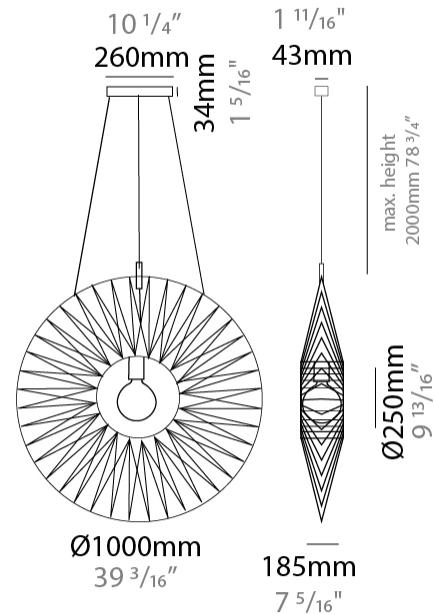

PROJECT	
TYPE	
SPECIFIER	
QUANTITY	
DATE	

BIMBA SUSPENSION

D111109-

base number Finish
Options

1. To build a product code in our configurator select the specify button on the base model # product page
2. To build a manual product code on this datasheet choose from the options listed below in blue font and add the suffix to the base model #

GENERAL

Series: Bimba
Partner: Ole
Division: Design
Installation: Suspension
Product Type: Pendant
Mounting Location: Ceiling

PHYSICAL

Shape: Round
Diameter (mm): 1000
Diameter (in): 39 3/8
Width (mm): 185
Width (in): 7 5/16
Height (mm): 1000
Height (in): 39 3/8
Max. Overall Height (mm): 3000
Max. Overall Height (in): 118 1/8
Weight (kg): 6
Weight (lbs): 13.23
Fixture Finish: BEI / BLK / BLU / COG / DGN / GRY / MRN / MOC / MUS / OLV / SIL / STN / TER / WHI
Holder Finish: Matte Black
Fixture Material: Fabric Cord / Metal
Primary Material: Fabric - Recycled
Cable Details: 2000mm Cable
Upon Request: Other fabric cord colors available upon request (see downloadable finish chart)

ELECTRICAL

Number of Lamps: 1
Lamp Type: LED Retrofit
Bulb Included: Bulb Not Included
Max. Wattage Per Lamp (W): 20
Lamp Base: E26
Input Voltage (V): 120
Upon Request: 277Vac / GU24

LED

OPTICAL

RATINGS AND CERTIFICATIONS

Certified By: Certified for North American Standards
IP rating: IP20