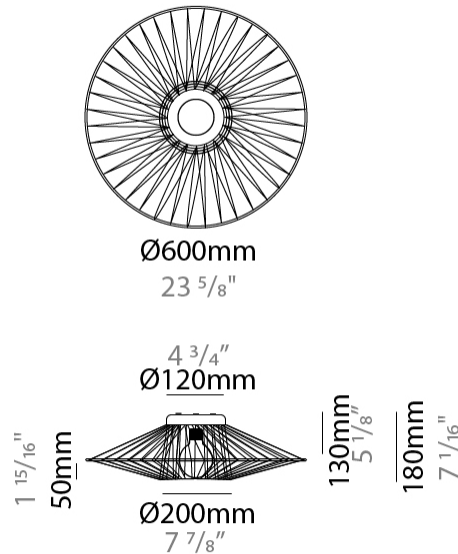

PROJECT	_____
TYPE	_____
SPECIFIER	_____
QUANTITY	_____
DATE	_____

BIMBA SURFACE

D112042-

base number   Finish
Options

1. To build a product code in our configurator select the specify button on the base model # product page
2. To build a manual product code on this datasheet choose from the options listed below in blue font and add the suffix to the base model #

GENERAL

Series: Bimba
Partner: Ole
Division: Design
Installation: Surface
Product Type: Ceiling Surface
Mounting Location: Ceiling

PHYSICAL

Shape: Abstract
Diameter (mm): 600
Diameter (in): 23 5/8
Height (mm): 180
Height (in): 7 1/8
Weight (kg): 4
Weight (lbs): 8.82
Diffuser: PMMA - Opal
Fixture Finish: BEI / BLK / BLU / COG / DGN / GRY / MRN / MOC / MUS / OLV / SIL / STN / TER / WHI
Holder Finish: Matte Black
Fixture Material: Fabric Cord / Metal
Primary Material: Fabric - Recycled
Cable Details: 2000mm Cable
Upon Request: Other fabric cord colors available upon request (see downloadable finish chart)

ELECTRICAL

Number of Lamps: 1
Lamp Type: LED Retrofit
Lamp Shape: A19
Bulb Included: Bulb Not Included
Max. Wattage Per Lamp (W): 15
Lamp Base: E26
Input Voltage (V): 120
Upon Request: 277Vac / GU24

LED

OPTICAL

RATINGS AND CERTIFICATIONS

Certified By: Certified for North American Standards
IP rating: IP20