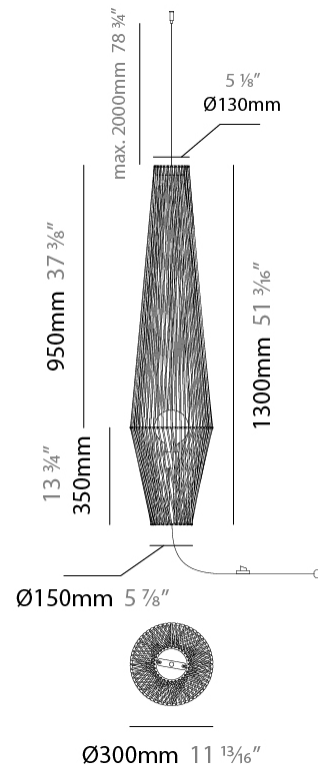

PROJECT	
TYPE	
SPECIFIER	
QUANTITY	
DATE	

BIMBA SUSPENSION

D111114-

base number Finish
Options

1. To build a product code in our configurator select the specify button on the base model # product page
2. To build a manual product code on this datasheet choose from the options listed below in blue font and add the suffix to the base model #

GENERAL

Series: Bimba
Partner: Ole
Division: Design
Installation: Suspension
Product Type: Pendant
Mounting Location: Ceiling

PHYSICAL

Shape: Abstract
Diameter (mm): 300
Diameter (in): 11 ¹³/₁₆
Height (mm): 1300
Height (in): 51 ³/₁₆
Max. Overall Height (mm): 3330
Max. Overall Height (in): 129 ¹⁵/₁₆
Weight (kg): 5
Weight (lbs): 11.02
Fixture Finish: BEI / BLK / BLU / COG / DGN / GRY / MRN / MOC / MUS / OLV / SIL / STN / TER / WHI
Holder Finish: Matte Black
Fixture Material: Fabric Cord / Metal
Primary Material: Fabric - Recycled
Cable Details: 2000mm Cable
Upon Request: Other fabric cord colors available upon request (see downloadable finish chart)

ELECTRICAL

Number of Lamps: 1
Lamp Type: LED Retrofit
Bulb Included: Bulb Not Included
Max. Wattage Per Lamp (W): 15
Lamp Base: E26
Input Voltage (V): 120
Upon Request: 277Vac / GU24

LED

OPTICAL

RATINGS AND CERTIFICATIONS

Certified By: Certified for North American Standards
IP rating: IP20