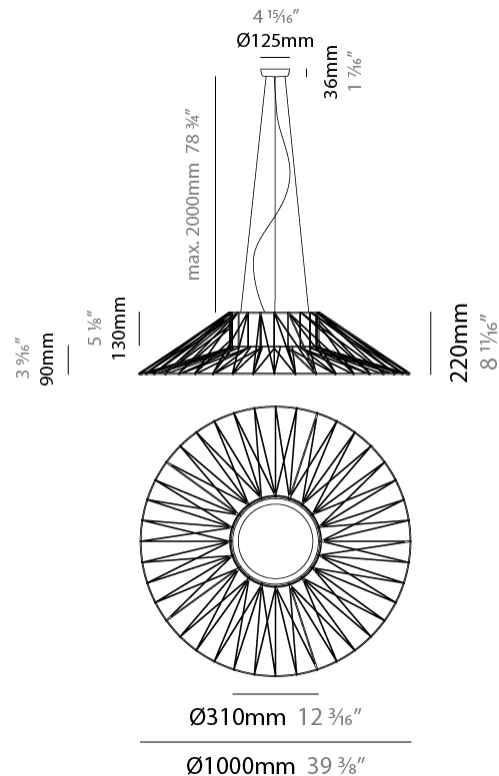

PROJECT	_____
TYPE	_____
SPECIFIER	_____
QUANTITY	_____
DATE	_____

BIMBA SUSPENSION

D111111-

base number   Finish
Options

1. To build a product code in our configurator select the specify button on the base model # product page
2. To build a manual product code on this datasheet choose from the options listed below in blue font and add the suffix to the base model #

GENERAL

Series: Bimba
Brand: Ole
Division: Design
Mounting Type: Suspension
Mounting Location: Ceiling
Subcategory: Pendant

PHYSICAL

Shape: Dome
Diameter (mm): 1000
Diameter (in): 39 3/8
Height (mm): 220
Height (in): 8 11/16
Max. Overall Height (mm): 2220
Max. Overall Height (in): 87 3/8
Light Distribution: Omnidirectional
Weight (kg): 6.5
Weight (lbs): 14.33
Fixture Finish: BEI / BLK / BLU / COG / DGN / GRY / MRN / MOC / MUS / OLV / SIL / STN / TER / WHI
Holder Finish: Matte Black
Fixture Material: Fabric Cord / Metal
Cable Details: 2000mm Cable
Upon Request: Other fabric cord colors available upon request (see downloadable finish chart)

ELECTRICAL

Number of Lamps: 3
Lamp Type: LED Retrofit
Bulb Included: Bulb Not Included
Max. Wattage Per Lamp (W): 15
Lamp Base: E26
Input Voltage (V): 120
Upon Request: 277Vac / GU24

LED

OPTICAL

RATINGS AND CERTIFICATIONS

Certified By: Certified for North American Standards
IP rating: IP20