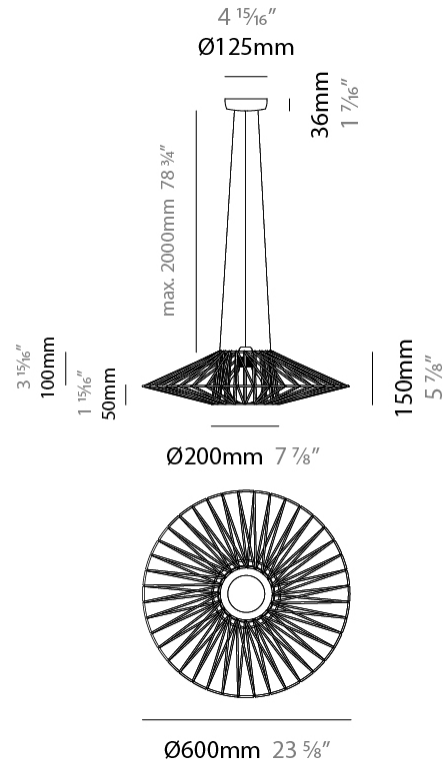

PROJECT	
TYPE	
SPECIFIER	
QUANTITY	
DATE	

BIMBA SUSPENSION

D111112-

base number Finish
Options

1. To build a product code in our configurator select the specify button on the base model # product page
2. To build a manual product code on this datasheet choose from the options listed below in blue font and add the suffix to the base model #

GENERAL

Series: Bimba
Brand: Ole
Division: Design
Mounting Type: Suspension
Mounting Location: Ceiling
Subcategory: Pendant

PHYSICAL

Shape: Abstract
Diameter (mm): 600
Diameter (in): 23 5/8
Height (mm): 150
Height (in): 5 7/8
Max. Overall Height (mm): 2150
Max. Overall Height (in): 84 5/8
Light Distribution: Omnidirectional
Weight (kg): 4.2
Weight (lbs): 9.26
Fixture Finish: BEI / BLK / BLU / COG / DGN / GRY / MRN / MOC / MUS / OLV / SIL / STN / TER / WHI
Holder Finish: Matte Black
Fixture Material: Fabric Cord / Metal
Cable Details: 2000mm Cable
Upon Request: Other fabric cord colors available upon request (see downloadable finish chart)

ELECTRICAL

Number of Lamps: 1
Lamp Type: LED Retrofit
Bulb Included: Bulb Not Included
Max. Wattage Per Lamp (W): 15
Lamp Base: E26
Input Voltage (V): 120
Upon Request: 277Vac / GU24

LED

OPTICAL

RATINGS AND CERTIFICATIONS

Certified By: Certified for North American Standards
IP rating: IP20