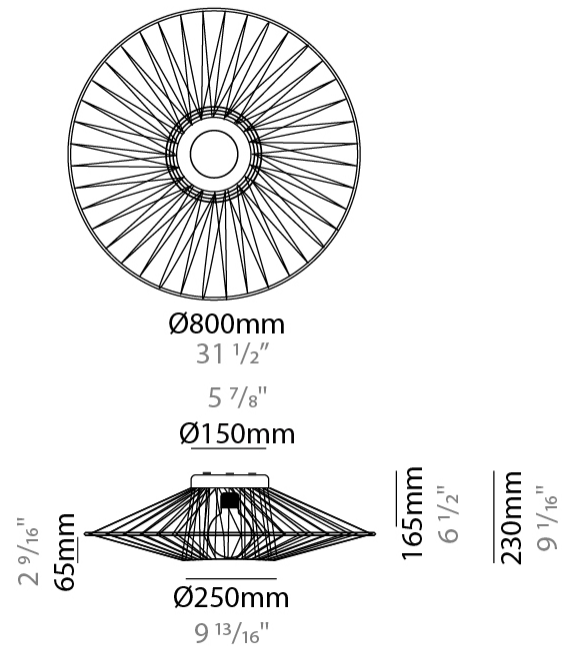

BIMBA SURFACE

D112043-

base number   Finish
Options

PROJECT	_____
TYPE	_____
SPECIFIER	_____
QUANTITY	_____
DATE	_____

1. To build a product code in our configurator select the specify button on the base model # product page
2. To build a manual product code on this datasheet choose from the options listed below in blue font and add the suffix to the base model #

GENERAL

Series: Bimba
Partner: Ole
Division: Design
Installation: Surface
Product Type: Ceiling Surface
Mounting Location: Ceiling

PHYSICAL

Shape: Abstract
Diameter (mm): 800
Diameter (in): 31 1/2
Height (mm): 230
Height (in): 9 1/16
Weight (kg): 5.1
Weight (lbs): 11.24
Diffuser: PMMA - Opal
Fixture Finish: BEI / BLK / BLU / COG / DGN / GRY / MRN / MOC / MUS / OLV / SIL / STN / TER / WHI
Holder Finish: Matte Black
Fixture Material: Fabric Cord / Metal
Primary Material: Fabric - Recycled
Cable Details: 2000mm Cable
Upon Request: Other fabric cord colors available upon request (see downloadable finish chart)

ELECTRICAL

Number of Lamps: 1
Lamp Type: LED Retrofit
Lamp Shape: A19
Bulb Included: Bulb Not Included
Max. Wattage Per Lamp (W): 15
Lamp Base: E26
Input Voltage (V): 120
Upon Request: 277Vac / GU24

LED

OPTICAL

RATINGS AND CERTIFICATIONS

Certified By: Certified for North American Standards
IP rating: IP20