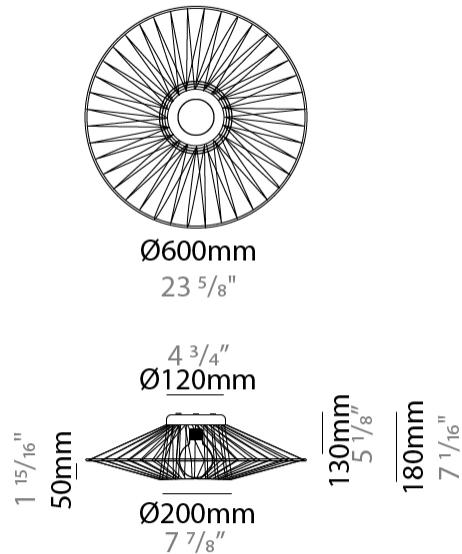

BIMBA SURFACE

D112042-

base number Finish
Options

PROJECT
TYPE
SPECIFIER
QUANTITY
DATE

1. To build a product code in our configurator select the specify button on the base model # product page
2. To build a manual product code on this datasheet choose from the options listed below in blue font and add the suffix to the base model #

GENERAL

Series: Bimba
Brand: Ole
Division: Design
Mounting Type: Surface
Mounting Location: Ceiling
Subcategory: Ambient

PHYSICAL

Shape: Abstract
Diameter (mm): 600
Diameter (in): 23 5/8
Height (mm): 180
Height (in): 7 1/8
Light Distribution: Omnidirectional
Weight (kg): 4
Weight (lbs): 8.82
Diffuser: PMMA - Opal
Fixture Finish: BEI / BLK / BLU / COG / DGN / GRY / MRN / MOC / MUS / OLV / SIL / STN / TER / WHI
Holder Finish: Matte Black
Fixture Material: Fabric Cord / Metal
Cable Details: 2000mm Cable
Upon Request: Other fabric cord colors available upon request (see downloadable finish chart)

ELECTRICAL

Number of Lamps: 1
Lamp Type: LED Retrofit
Lamp Shape: A19
Bulb Included: Bulb Not Included
Max. Wattage Per Lamp (W): 15
Lamp Base: E26
Input Voltage (V): 120
Upon Request: 277Vac / GU24

LED

OPTICAL

RATINGS AND CERTIFICATIONS

Certified By: Certified for North American Standards
IP rating: IP20