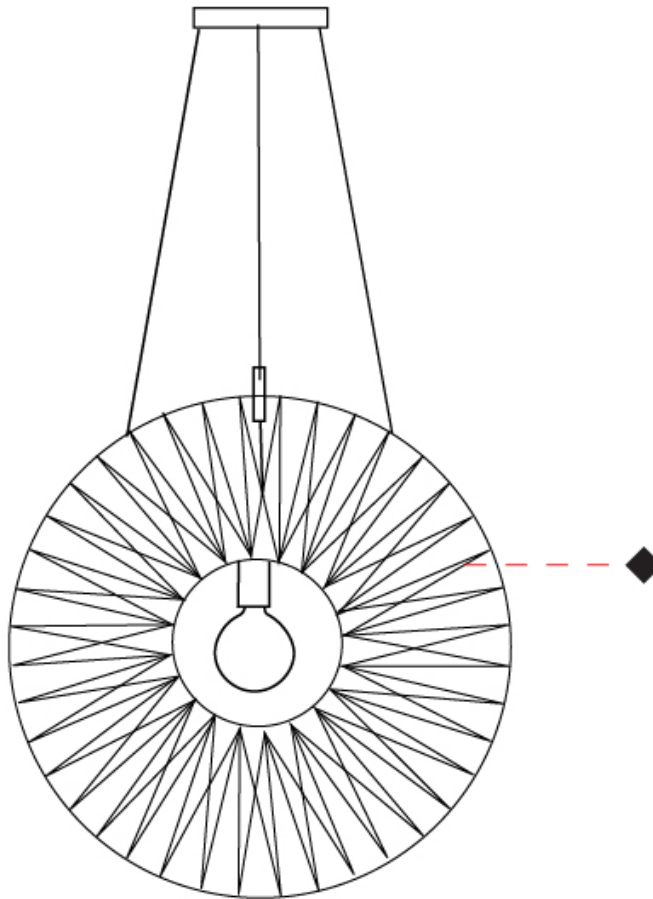

BIMBA SUSPENSION

D111109-

PROJECT _____

TYPE _____

SPECIFIER _____

QUANTITY _____

DATE _____

D