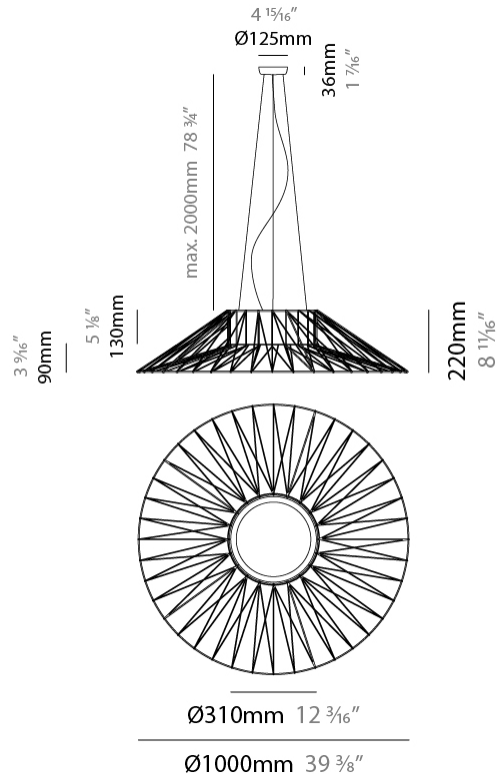

PROJECT	_____
TYPE	_____
SPECIFIER	_____
QUANTITY	_____
DATE	_____

BIMBA SUSPENSION

D111111-

base number Finish
Options

1. To build a product code in our configurator select the specify button on the base model # product page
2. To build a manual product code on this datasheet choose from the options listed below in blue font and add the suffix to the base model #

GENERAL

Series: Bimba
Brand: Ole
Division: Design
Mounting Type: Suspension
Mounting Location: Ceiling
Subcategory: Pendant

PHYSICAL

Shape: Dome
Diameter (mm): 1000
Diameter (in): 39 3/8
Height (mm): 220
Height (in): 8 11/16
Max. Overall Height (mm): 2220
Max. Overall Height (in): 87 3/8
Light Distribution: Omnidirectional
Weight (kg): 6.5
Weight (lbs): 14.33
Fixture Finish: BEI / BLK / BLU / COG / DGN / GRY / MRN / MOC / MUS / OLV / SIL / STN / TER / WHI
Holder Finish: Matte Black
Fixture Material: Fabric Cord / Metal
Cable Details: 2000mm Cable
Upon Request: Other fabric cord colors available upon request (see downloadable finish chart)

ELECTRICAL

Number of Lamps: 3
Lamp Type: LED Retrofit
Bulb Included: Bulb Not Included
Max. Wattage Per Lamp (W): 15
Lamp Base: E26
Input Voltage (V): 120
Upon Request: 277Vac / GU24

LED

OPTICAL

RATINGS AND CERTIFICATIONS

Certified By: Certified for North American Standards
IP rating: IP20