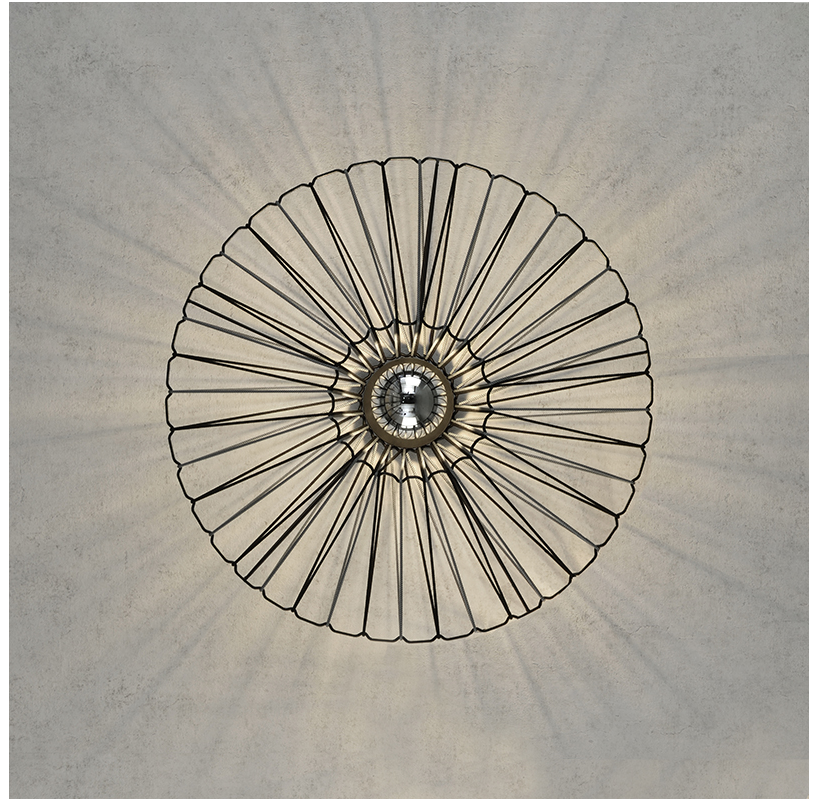

BIMBA SURFACE

D112043-

base number Finish
Options

PROJECT
TYPE
SPECIFIER
QUANTITY
DATE

1. To build a product code in our configurator select the specify button on the base model # product page
2. To build a manual product code on this datasheet choose from the options listed below in blue font and add the suffix to the base model #

GENERAL

Series: Bimba
Brand: Ole
Division: Design
Mounting Type: Surface
Mounting Location: Ceiling
Subcategory: Ambient

PHYSICAL

Shape: Abstract
Diameter (mm): 800
Diameter (in): 31 1/2
Height (mm): 230
Height (in): 9 1/16
Light Distribution: Omnidirectional
Weight (kg): 5.1
Weight (lbs): 11.24
Diffuser: PMMA - Opal
Fixture Finish: BEI / BLK / BLU / COG / DGN / GRY / MRN / MOC / MUS / OLV / SIL / STN / TER / WHI
Holder Finish: Matte Black
Fixture Material: Fabric Cord / Metal
Cable Details: 2000mm Cable
Upon Request: Other fabric cord colors available upon request (see downloadable finish chart)

ELECTRICAL

Number of Lamps: 1
Lamp Type: LED Retrofit
Lamp Shape: A19
Bulb Included: Bulb Not Included
Max. Wattage Per Lamp (W): 15
Lamp Base: E26
Input Voltage (V): 120
Upon Request: 277Vac / GU24

LED

OPTICAL

RATINGS AND CERTIFICATIONS

Certified By: Certified for North American Standards
IP rating: IP20