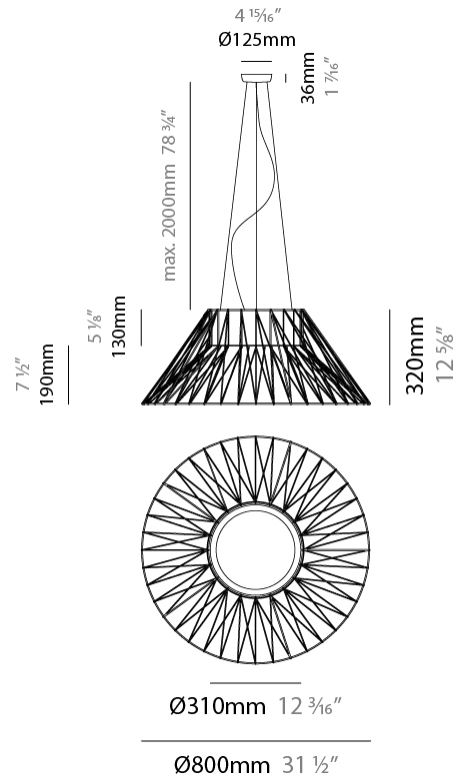

PROJECT	_____
TYPE	_____
SPECIFIER	_____
QUANTITY	_____
DATE	_____

BIMBA SUSPENSION

D111110-

base number   Finish
Options

1. To build a product code in our configurator select the specify button on the base model # product page
2. To build a manual product code on this datasheet choose from the options listed below in blue font and add the suffix to the base model #

GENERAL

Series: Bimba
Brand: Ole
Division: Design
Mounting Type: Suspension
Mounting Location: Ceiling
Subcategory: Pendant

PHYSICAL

Shape: Dome
Diameter (mm): 800
Diameter (in): 31 1/2
Height (mm): 320
Height (in): 12 5/8
Max. Overall Height (mm): 2320
Max. Overall Height (in): 91 5/16
Light Distribution: Omnidirectional
Weight (kg): 6.1
Weight (lbs): 13.45
Fixture Finish: BEI / BLK / BLU / COG / DGN / GRY / MRN / MOC / MUS / OLV / SIL / STN / TER / WHI
Holder Finish: Matte Black
Fixture Material: Fabric Cord / Metal
Cable Details: 2000mm Cable
Upon Request: Other fabric cord colors available upon request (see downloadable finish chart)

ELECTRICAL

Number of Lamps: 3
Lamp Type: LED Retrofit
Bulb Included: Bulb Not Included
Max. Wattage Per Lamp (W): 15
Lamp Base: E26
Input Voltage (V): 120
Upon Request: 277Vac / GU24

LED

OPTICAL

RATINGS AND CERTIFICATIONS

Certified By: Certified for North American Standards
IP rating: IP20