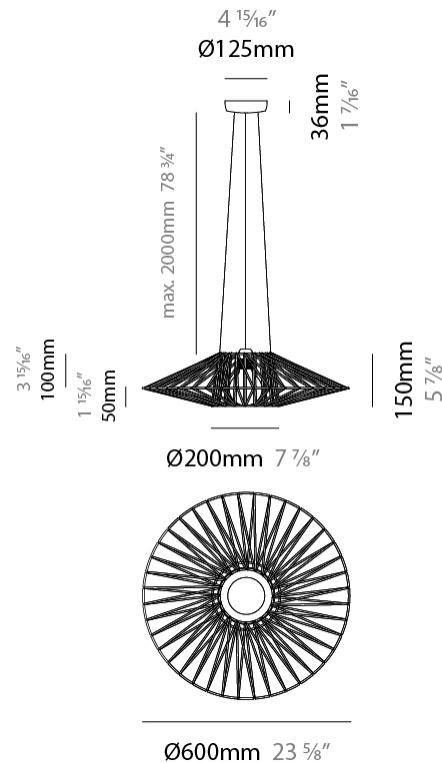

PROJECT	_____
TYPE	_____
SPECIFIER	_____
QUANTITY	_____
DATE	_____

BIMBA SUSPENSION

D111112-

base number   Finish
Options

1. To build a product code in our configurator select the specify button on the base model # product page
2. To build a manual product code on this datasheet choose from the options listed below in blue font and add the suffix to the base model #

GENERAL

Series: Bimba
Brand: Ole
Division: Design
Mounting Type: Suspension
Mounting Location: Ceiling
Subcategory: Pendant

PHYSICAL

Shape: Abstract
Diameter (mm): 600
Diameter (in): 23 5/8
Height (mm): 150
Height (in): 5 7/8
Max. Overall Height (mm): 2150
Max. Overall Height (in): 84 5/8
Light Distribution: Omnidirectional
Weight (kg): 4.2
Weight (lbs): 9.26
Fixture Finish: BEI / BLK / BLU / COG / DGN / GRY / MRN / MOC / MUS / OLV / SIL / STN / TER / WHI
Holder Finish: Matte Black
Fixture Material: Fabric Cord / Metal
Cable Details: 2000mm Cable
Upon Request: Other fabric cord colors available upon request (see downloadable finish chart)

ELECTRICAL

Number of Lamps: 1
Lamp Type: LED Retrofit
Bulb Included: Bulb Not Included
Max. Wattage Per Lamp (W): 15
Lamp Base: E26
Input Voltage (V): 120
Upon Request: 277Vac / GU24

LED

OPTICAL

RATINGS AND CERTIFICATIONS

Certified By: Certified for North American Standards
IP rating: IP20