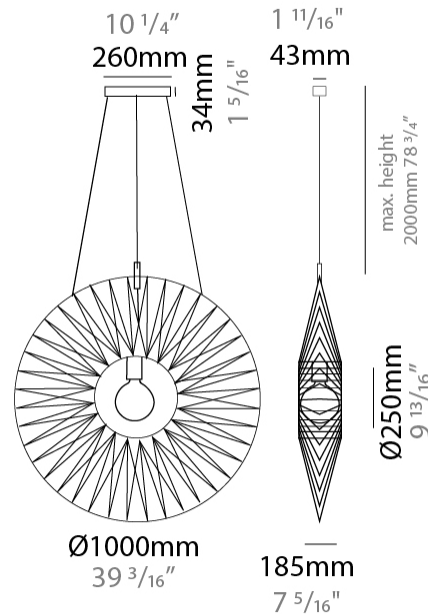

PROJECT	_____
TYPE	_____
SPECIFIER	_____
QUANTITY	_____
DATE	_____

BIMBA SUSPENSION

D111109-

base number   Finish
Options

1. To build a product code in our configurator select the specify button on the base model # product page
2. To build a manual product code on this datasheet choose from the options listed below in blue font and add the suffix to the base model #

GENERAL

Series: Bimba
Brand: Ole
Division: Design
Mounting Type: Suspension
Mounting Location: Ceiling
Subcategory: Pendant

PHYSICAL

Shape: Round
Diameter (mm): 1000
Diameter (in): 39 3/8
Width (mm): 185
Width (in): 7 5/16
Height (mm): 1000
Height (in): 39 3/8
Max. Overall Height (mm): 3000
Max. Overall Height (in): 118 1/8
Light Distribution: Omnidirectional
Weight (kg): 6
Weight (lbs): 13.23
Fixture Finish: BEI / BLK / BLU / COG / DGN / GRY / MRN / MOC / MUS / OLV / SIL / STN / TER / WHI
Holder Finish: Matte Black
Fixture Material: Fabric Cord / Metal
Cable Details: 2000mm Cable
Upon Request: Other fabric cord colors available upon request (see downloadable finish chart)

ELECTRICAL

Number of Lamps: 1
Lamp Type: LED Retrofit
Bulb Included: Bulb Not Included
Max. Wattage Per Lamp (W): 20
Lamp Base: E26
Input Voltage (V): 120
Upon Request: 277Vac / GU24

LED

OPTICAL

RATINGS AND CERTIFICATIONS

Certified By: Certified for North American Standards
IP rating: IP20