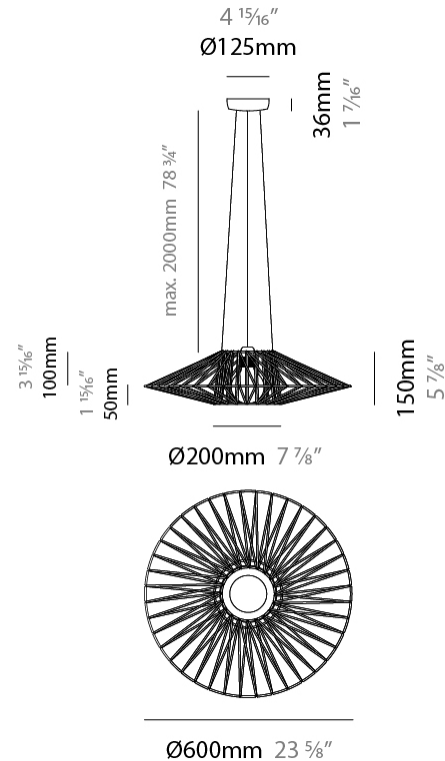

PROJECT	_____
TYPE	_____
SPECIFIER	_____
QUANTITY	_____
DATE	_____

BIMBA SUSPENSION

D111112-

base number   Finish
Options

1. To build a product code in our configurator select the specify button on the base model # product page
2. To build a manual product code on this datasheet choose from the options listed below in blue font and add the suffix to the base model #

GENERAL

Series: Bimba
Brand: Ole
Division: Design
Mounting Type: Suspension
Mounting Location: Ceiling
Subcategory: Pendant

PHYSICAL

Shape: Abstract
Diameter (mm): 600
Diameter (in): 23 5/8
Height (mm): 150
Height (in): 5 7/8
Max. Overall Height (mm): 2150
Max. Overall Height (in): 84 5/8
Light Distribution: Omnidirectional
Weight (kg): 4.2
Weight (lbs): 9.26
Fixture Finish: BEI / BLK / BLU / COG / DGN / GRY / MRN / MOC / MUS / OLV / SIL / STN / TER / WHI
Holder Finish: Matte Black
Fixture Material: Fabric Cord / Metal
Cable Details: 2000mm Cable
Upon Request: Other fabric cord colors available upon request (see downloadable finish chart)

ELECTRICAL

Number of Lamps: 1
Lamp Type: LED Retrofit
Bulb Included: Bulb Not Included
Max. Wattage Per Lamp (W): 15
Lamp Base: E26
Input Voltage (V): 120
Upon Request: 277Vac / GU24

LED

OPTICAL

RATINGS AND CERTIFICATIONS

Certified By: Certified for North American Standards
IP rating: IP20