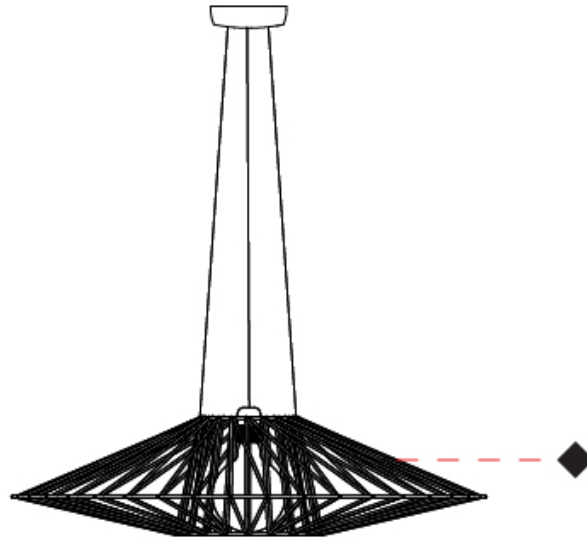

BIMBA SUSPENSION

D111113-

PROJECT

TYPE

SPECIFIER

QUANTITY

DATE

D