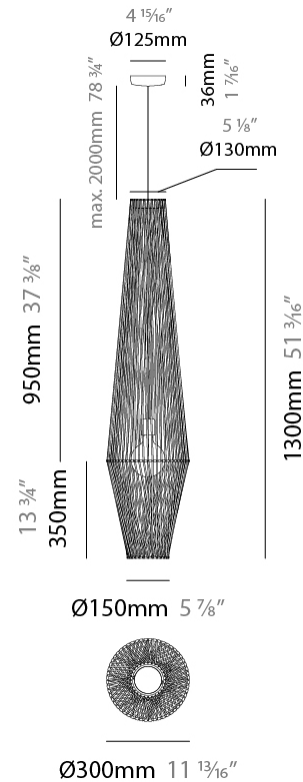

PROJECT
TYPE
SPECIFIER
QUANTITY
DATE

BIMBA SUSPENSION

D111115-

base number Finish
Options

1. To build a product code in our configurator select the specify button on the base model # product page
2. To build a manual product code on this datasheet choose from the options listed below in blue font and add the suffix to the base model #

GENERAL

Series: Bimba
Brand: Ole
Division: Design
Mounting Type: Suspension
Mounting Location: Ceiling
Subcategory: Pendant

PHYSICAL

Shape: Abstract
Diameter (mm): 300
Diameter (in): 11 ¹³/₁₆
Height (mm): 1300
Height (in): 51 ³/₁₆
Max. Overall Height (mm): 3300
Max. Overall Height (in): 129 ¹⁵/₁₆
Light Distribution: Omnidirectional
Weight (kg): 5
Weight (lbs): 11.02
Fixture Finish: BEI / BLK / BLU / COG / DGN / GRY / MRN / MOC / MUS / OLV / SIL / STN / TER / WHI
Holder Finish: Matte Black
Fixture Material: Fabric Cord / Metal
Cable Details: 2000mm Cable
Upon Request: Other fabric cord colors available upon request (see downloadable finish chart)

ELECTRICAL

Number of Lamps: 1
Lamp Type: LED Retrofit
Bulb Included: Bulb Not Included
Max. Wattage Per Lamp (W): 15
Lamp Base: E26
Input Voltage (V): 120
Upon Request: 277Vac / GU24

LED

OPTICAL

RATINGS AND CERTIFICATIONS

Certified By: Certified for North American Standards
IP rating: IP20