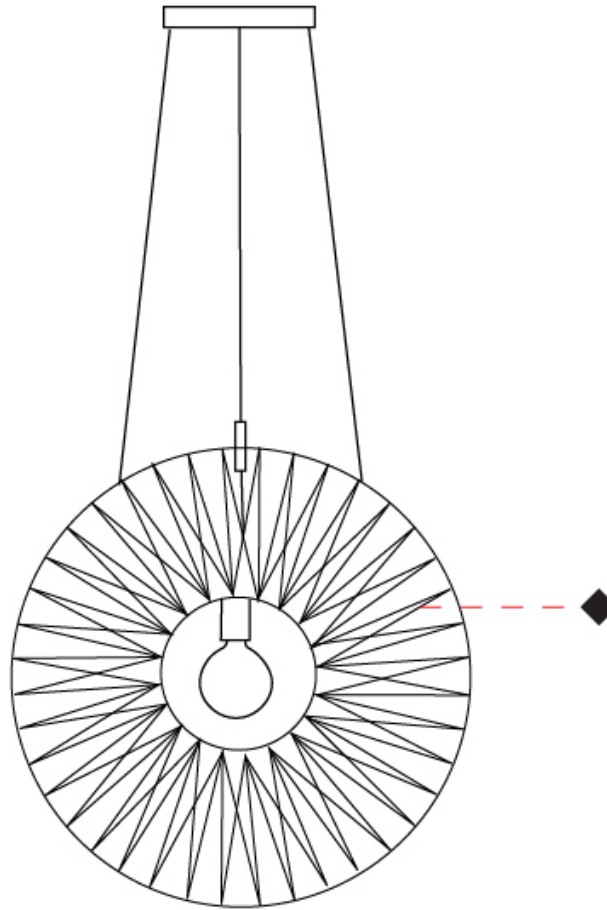

BIMBA SUSPENSION

D111108-

PROJECT

TYPE

SPECIFIER

QUANTITY

DATE

D