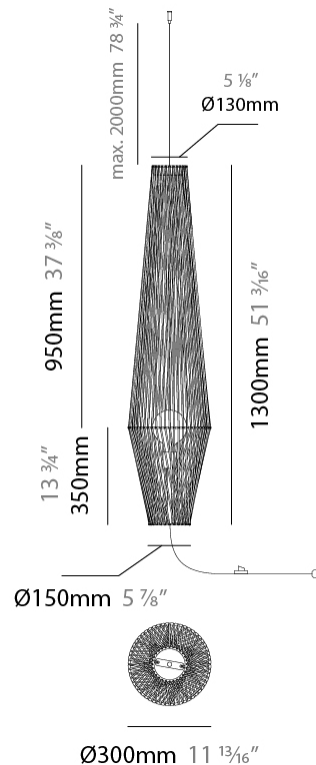

PROJECT	_____
TYPE	_____
SPECIFIER	_____
QUANTITY	_____
DATE	_____

BIMBA SUSPENSION

D111114-

base number   Finish
Options

1. To build a product code in our configurator select the specify button on the base model # product page
2. To build a manual product code on this datasheet choose from the options listed below in blue font and add the suffix to the base model #

GENERAL

Series: Bimba
Brand: Ole
Division: Design
Mounting Type: Suspension
Mounting Location: Ceiling
Subcategory: Pendant

PHYSICAL

Shape: Abstract
Diameter (mm): 300
Diameter (in): 11 13/16
Height (mm): 1300
Height (in): 51 3/16
Max. Overall Height (mm): 3330
Max. Overall Height (in): 129 15/16
Light Distribution: Omnidirectional
Weight (kg): 5
Weight (lbs): 11.02
Fixture Finish: BEI / BLK / BLU / COG / DGN / GRY / MRN / MOC / MUS / OLV / SIL / STN / TER / WHI
Holder Finish: Matte Black
Fixture Material: Fabric Cord / Metal
Cable Details: 2000mm Cable
Upon Request: Other fabric cord colors available upon request (see downloadable finish chart)

ELECTRICAL

Number of Lamps: 1
Lamp Type: LED Retrofit
Bulb Included: Bulb Not Included
Max. Wattage Per Lamp (W): 15
Lamp Base: E26
Input Voltage (V): 120
Upon Request: 277Vac / GU24

LED

OPTICAL

RATINGS AND CERTIFICATIONS

Certified By: Certified for North American Standards
IP rating: IP20