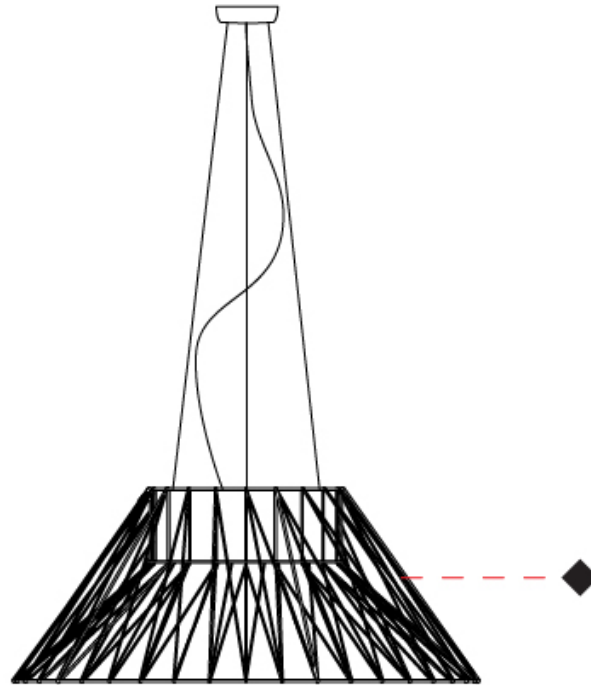

BIMBA SUSPENSION

D111110-

PROJECT

TYPE

SPECIFIER

QUANTITY

DATE

D