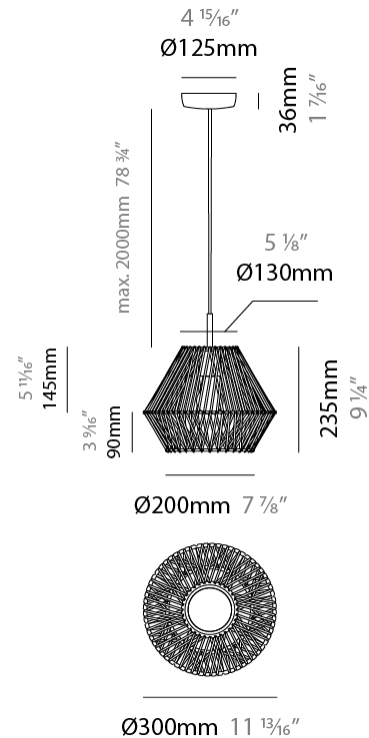

BIMBA SUSPENSION

D111116-

base number Finish
Options

1. To build a product code in our configurator select the specify button on the base model # product page
2. To build a manual product code on this datasheet choose from the options listed below in blue font and add the suffix to the base model #

GENERAL

Series: Bimba
Brand: Ole
Division: Design
Mounting Type: Suspension
Mounting Location: Ceiling
Subcategory: Pendant

PHYSICAL

Shape: Abstract
Diameter (mm): 300
Diameter (in): 11 13/16
Height (mm): 235
Height (in): 9 1/4
Max. Overall Height (mm): 2235
Max. Overall Height (in): 88
Light Distribution: Omnidirectional
Weight (kg): 2
Weight (lbs): 4.41
Fixture Finish: BEI / BLK / BLU / COG / DGN / GRY / MRN / MOC / MUS / OLV / SIL / STN / TER / WHI
Holder Finish: Matte Black
Fixture Material: Fabric Cord / Metal
Cable Details: 2000mm Cable
Upon Request: Other fabric cord colors available upon request (see downloadable finish chart)

ELECTRICAL

Number of Lamps: 1
Lamp Type: LED Retrofit
Bulb Included: Bulb Not Included
Max. Wattage Per Lamp (W): 15
Lamp Base: E26
Input Voltage (V): 120
Upon Request: 277Vac / GU24

LED

OPTICAL

RATINGS AND CERTIFICATIONS

Certified By: Certified for North American Standards
IP rating: IP20

PROJECT
TYPE
SPECIFIER
QUANTITY
DATE