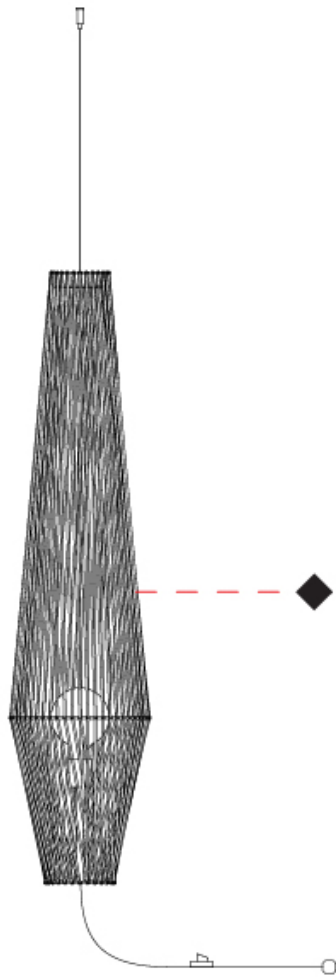

D111114-

PROJECT

TYPE

SPECIFIER

QUANTITY

DATE

D