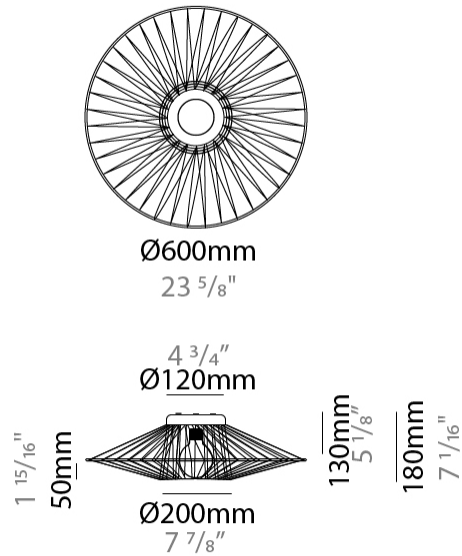

PROJECT	_____
TYPE	_____
SPECIFIER	_____
QUANTITY	_____
DATE	_____

BIMBA SURFACE

D112042-

base number   Finish
Options

1. To build a product code in our configurator select the specify button on the base model # product page
2. To build a manual product code on this datasheet choose from the options listed below in blue font and add the suffix to the base model #

GENERAL

Series: Bimba
Brand: Ole
Division: Design
Mounting Type: Surface
Mounting Location: Ceiling
Subcategory: Ambient

PHYSICAL

Shape: Abstract
Diameter (mm): 600
Diameter (in): 23 5/8
Height (mm): 180
Height (in): 7 1/8
Light Distribution: Omnidirectional
Weight (kg): 4
Weight (lbs): 8.82
Diffuser: PMMA - Opal
Fixture Finish: BEI / BLK / BLU / COG / DGN / GRY / MRN / MOC / MUS / OLV / SIL / STN / TER / WHI
Holder Finish: Matte Black
Fixture Material: Fabric Cord / Metal
Cable Details: 2000mm Cable
Upon Request: Other fabric cord colors available upon request (see downloadable finish chart)

ELECTRICAL

Number of Lamps: 1
Lamp Type: LED Retrofit
Lamp Shape: A19
Bulb Included: Bulb Not Included
Max. Wattage Per Lamp (W): 15
Lamp Base: E26
Input Voltage (V): 120
Upon Request: 277Vac / GU24

LED

OPTICAL

RATINGS AND CERTIFICATIONS

Certified By: Certified for North American Standards
IP rating: IP20