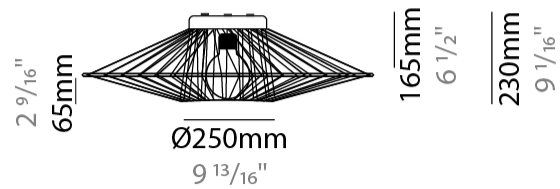

Ø800mm
31 1/2"

5 7/8"

Ø150mm