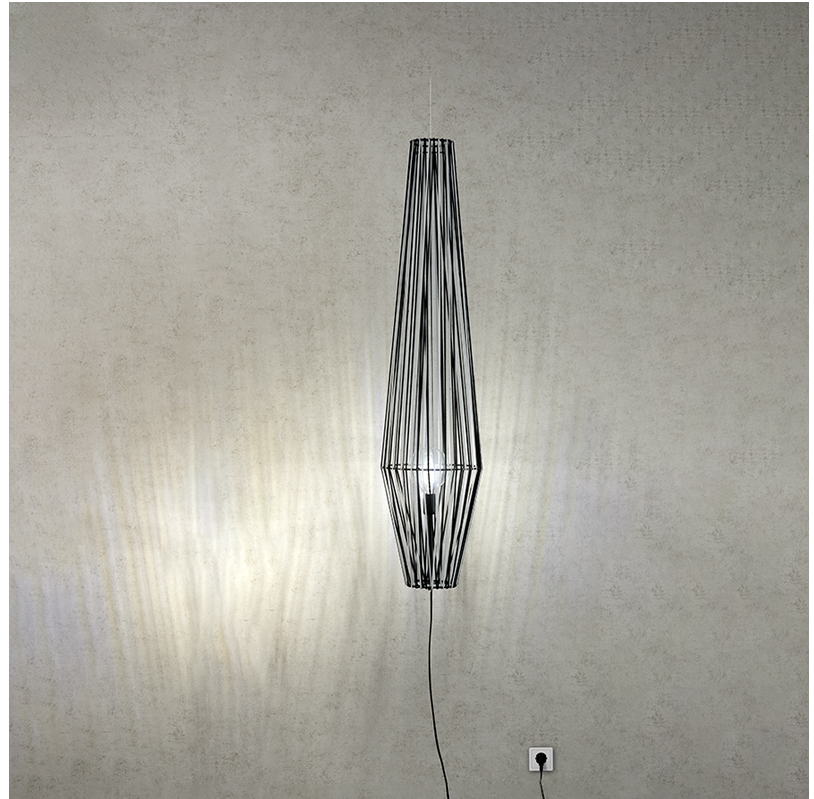

PROJECT	_____
TYPE	_____
SPECIFIER	_____
QUANTITY	_____
DATE	_____

BIMBA SUSPENSION

D111114-

base number   Finish
Options

1. To build a product code in our configurator select the specify button on the base model # product page
2. To build a manual product code on this datasheet choose from the options listed below in blue font and add the suffix to the base model #

GENERAL

Series: Bimba
Brand: Ole
Division: Design
Mounting Type: Suspension
Mounting Location: Ceiling
Subcategory: Pendant

PHYSICAL

Shape: Abstract
Diameter (mm): 300
Diameter (in): 11 13/16
Height (mm): 1300
Height (in): 51 3/16
Max. Overall Height (mm): 3330
Max. Overall Height (in): 129 15/16
Light Distribution: Omnidirectional
Weight (kg): 5
Weight (lbs): 11.02
Fixture Finish: BEI / BLK / BLU / COG / DGN / GRY / MRN / MOC / MUS / OLV / SIL / STN / TER / WHI
Holder Finish: Matte Black
Fixture Material: Fabric Cord / Metal
Cable Details: 2000mm Cable
Upon Request: Other fabric cord colors available upon request (see downloadable finish chart)

ELECTRICAL

Number of Lamps: 1
Lamp Type: LED Retrofit
Bulb Included: Bulb Not Included
Max. Wattage Per Lamp (W): 15
Lamp Base: E26
Input Voltage (V): 120
Upon Request: 277Vac / GU24

LED

OPTICAL

RATINGS AND CERTIFICATIONS

Certified By: Certified for North American Standards
IP rating: IP20