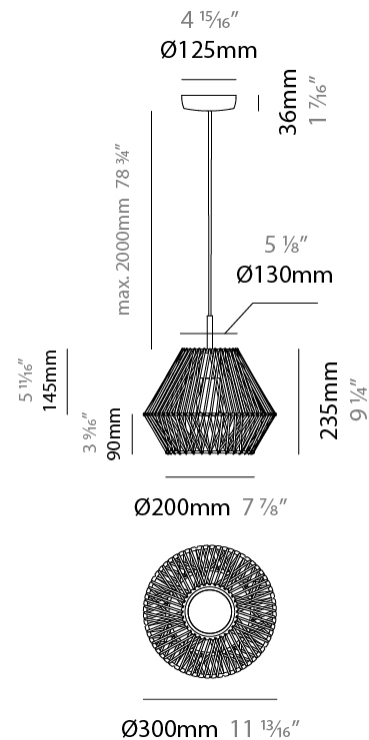

BIMBA SUSPENSION

D111116-

base number Finish
Options

1. To build a product code in our configurator select the specify button on the base model # product page
2. To build a manual product code on this datasheet choose from the options listed below in blue font and add the suffix to the base model #

GENERAL

Series: Bimba
Brand: Ole
Division: Design
Mounting Type: Suspension
Mounting Location: Ceiling
Subcategory: Pendant

PHYSICAL

Shape: Abstract
Diameter (mm): 300
Diameter (in): 11 13/16
Height (mm): 235
Height (in): 9 1/4
Max. Overall Height (mm): 2235
Max. Overall Height (in): 88
Light Distribution: Omnidirectional
Weight (kg): 2
Weight (lbs): 4.41
Fixture Finish: BEI / BLK / BLU / COG / DGN / GRY / MRN / MOC / MUS / OLV / SIL / STN / TER / WHI
Holder Finish: Matte Black
Fixture Material: Fabric Cord / Metal
Cable Details: 2000mm Cable
Upon Request: Other fabric cord colors available upon request (see downloadable finish chart)

ELECTRICAL

Number of Lamps: 1
Lamp Type: LED Retrofit
Bulb Included: Bulb Not Included
Max. Wattage Per Lamp (W): 15
Lamp Base: E26
Input Voltage (V): 120
Upon Request: 277Vac / GU24

LED

OPTICAL

RATINGS AND CERTIFICATIONS

Certified By: Certified for North American Standards
IP rating: IP20

PROJECT
TYPE
SPECIFIER
QUANTITY
DATE