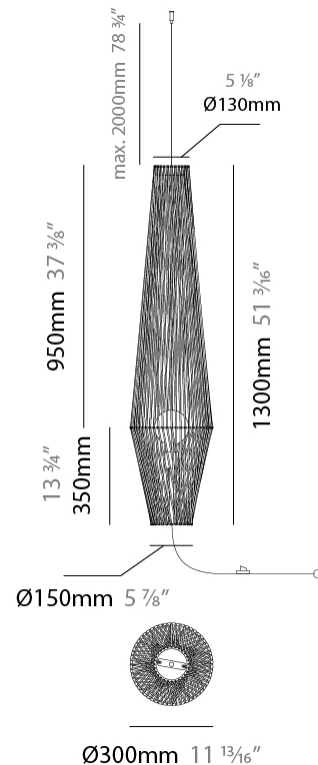

PROJECT	
TYPE	
SPECIFIER	
QUANTITY	
DATE	

BIMBA SUSPENSION

D111114-

base number Finish
Options

1. To build a product code in our configurator select the specify button on the base model # product page
2. To build a manual product code on this datasheet choose from the options listed below in blue font and add the suffix to the base model #

GENERAL

Series: Bimba
Brand: Ole
Division: Design
Mounting Type: Suspension
Mounting Location: Ceiling
Subcategory: Pendant

PHYSICAL

Shape: Abstract
Diameter (mm): 300
Diameter (in): 11 ¹³/₁₆
Height (mm): 1300
Height (in): 51 ³/₁₆
Max. Overall Height (mm): 3330
Max. Overall Height (in): 129 ¹⁵/₁₆
Light Distribution: Omnidirectional
Weight (kg): 5
Weight (lbs): 11.02
Fixture Finish: BEI / BLK / BLU / COG / DGN / GRY / MRN / MOC / MUS / OLV / SIL / STN / TER / WHI
Holder Finish: Matte Black
Fixture Material: Fabric Cord / Metal
Cable Details: 2000mm Cable
Upon Request: Other fabric cord colors available upon request (see downloadable finish chart)

ELECTRICAL

Number of Lamps: 1
Lamp Type: LED Retrofit
Bulb Included: Bulb Not Included
Max. Wattage Per Lamp (W): 15
Lamp Base: E26
Input Voltage (V): 120
Upon Request: 277Vac / GU24

LED

OPTICAL

RATINGS AND CERTIFICATIONS

Certified By: Certified for North American Standards
IP rating: IP20