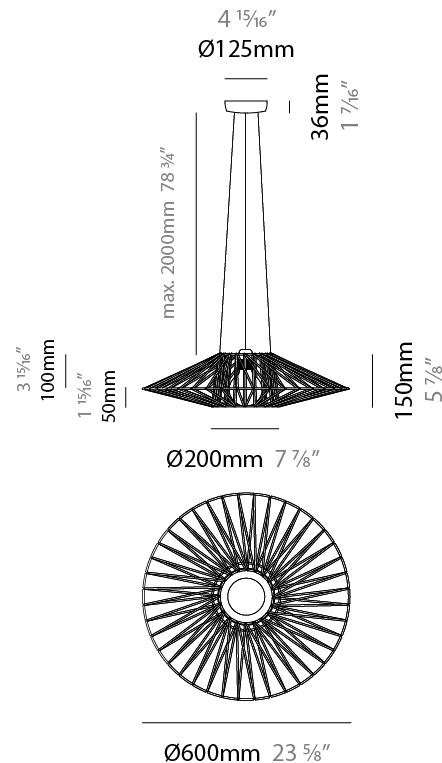

BIMBA SUSPENSION

D111112-

base number Finish
Options

PROJECT
TYPE
SPECIFIER
QUANTITY
DATE

1. To build a product code in our configurator select the specify button on the base model # product page
2. To build a manual product code on this datasheet choose from the options listed below in blue font and add the suffix to the base model #

GENERAL

Series: Bimba
Brand: Ole
Division: Design
Mounting Type: Suspension
Mounting Location: Ceiling
Subcategory: Pendant

PHYSICAL

Shape: Abstract
Diameter (mm): 600
Diameter (in): 23 5/8
Height (mm): 150
Height (in): 5 7/8
Max. Overall Height (mm): 2150
Max. Overall Height (in): 84 5/8
Light Distribution: Omnidirectional
Weight (kg): 4.2
Weight (lbs): 9.26
Fixture Finish: BEI / BLK / BLU / COG / DGN / GRY / MRN / MOC / MUS / OLV / SIL / STN / TER / WHI
Holder Finish: Matte Black
Fixture Material: Fabric Cord / Metal
Cable Details: 2000mm Cable
Upon Request: Other fabric cord colors available upon request (see downloadable finish chart)

ELECTRICAL

Number of Lamps: 1
Lamp Type: LED Retrofit
Bulb Included: Bulb Not Included
Max. Wattage Per Lamp (W): 15
Lamp Base: E26
Input Voltage (V): 120
Upon Request: 277Vac / GU24

LED

OPTICAL

RATINGS AND CERTIFICATIONS

Certified By: Certified for North American Standards
IP rating: IP20