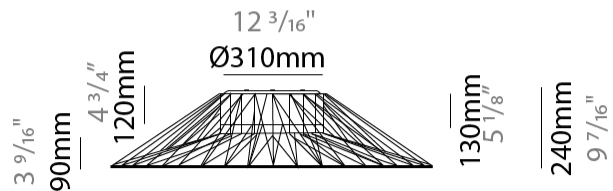

GENERAL

Series: Bimba
 Partner: Ole
 Division: Design
 Installation: Suspension
 Product Type: Pendant
 Mounting Location: Ceiling

PHYSICAL

Shape: Round
 Diameter (mm): 1000
 Diameter (in): 39 3/8
 Width (mm): 185
 Width (in): 7 5/16
 Height (mm): 1000
 Height (in): 39 3/8
 Max. Overall Height (mm): 3000
 Max. Overall Height (in): 118 1/8
 Weight (kg): 6
 Weight (lbs): 13.23
 Fixture Finish: BEI / BLK / BLU / COG / DGN / GRY / MRN / MOC / MUS / OLV / SIL / STN / TER / WHI
 Holder Finish: Matte Black
 Fixture Material: Fabric Cord / Metal
 Primary Material: Fabric - Recycled
 Cable Details: 2000mm Cable
 Upon Request: Other fabric cord colors available upon request (see downloadable finish chart)

GENERAL

Series: Bimba
 Partner: Ole
 Division: Design
 Installation: Surface
 Product Type: Ceiling Surface
 Mounting Location: Ceiling

PHYSICAL

Shape: Abstract
 Diameter (mm): 1000
 Diameter (in): 39 3/8
 Height (mm): 240
 Height (in): 9 7/16
 Weight (kg): 6
 Weight (lbs): 13.23
 Diffuser: PMMA - Opal
 Fixture Finish: BEI / BLK / BLU / COG / DGN / GRY / MRN / MOC / MUS / OLV / SIL / STN / TER / WHI
 Holder Finish: Matte Black
 Fixture Material: Fabric Cord / Metal
 Primary Material: Fabric - Recycled
 Cable Details: 2000mm Cable
 Upon Request: Other fabric cord colors available upon request (see downloadable finish chart)

LED

OPTICAL

RATINGS AND CERTIFICATIONS

Certified By: Certified for North American Standards
 IP rating: IP20

Ø1000mm
 39 3/16"

D112045-

PROJECT

TYPE