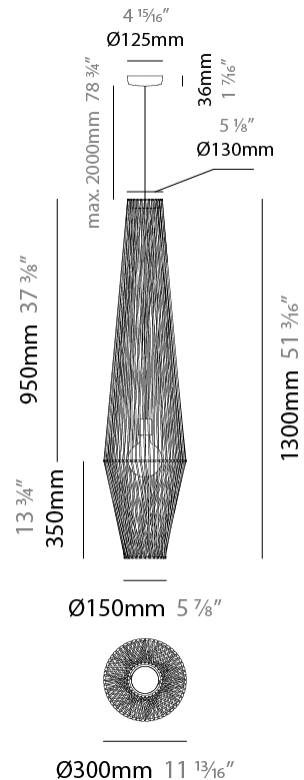

PROJECT	
TYPE	
SPECIFIER	
QUANTITY	
DATE	

BIMBA SUSPENSION

D111115-

base number Finish
Options

1. To build a product code in our configurator select the specify button on the base model # product page
2. To build a manual product code on this datasheet choose from the options listed below in blue font and add the suffix to the base model #

GENERAL

Series: Bimba
Brand: Ole
Division: Design
Mounting Type: Suspension
Mounting Location: Ceiling
Subcategory: Pendant

PHYSICAL

Shape: Abstract
Diameter (mm): 300
Diameter (in): 11 ¹³/₁₆"
Height (mm): 1300
Height (in): 51 ³/₁₆"
Max. Overall Height (mm): 3300
Max. Overall Height (in): 129 ¹⁵/₁₆"
Light Distribution: Omnidirectional
Weight (kg): 5
Weight (lbs): 11.02
Fixture Finish: BEI / BLK / BLU / COG / DGN / GRY / MRN / MOC / MUS / OLV / SIL / STN / TER / WHI
Holder Finish: Matte Black
Fixture Material: Fabric Cord / Metal
Cable Details: 2000mm Cable
Upon Request: Other fabric cord colors available upon request (see downloadable finish chart)

ELECTRICAL

Number of Lamps: 1
Lamp Type: LED Retrofit
Bulb Included: Bulb Not Included
Max. Wattage Per Lamp (W): 15
Lamp Base: E26
Input Voltage (V): 120
Upon Request: 277Vac / GU24

LED

OPTICAL

RATINGS AND CERTIFICATIONS

Certified By: Certified for North American Standards
IP rating: IP20