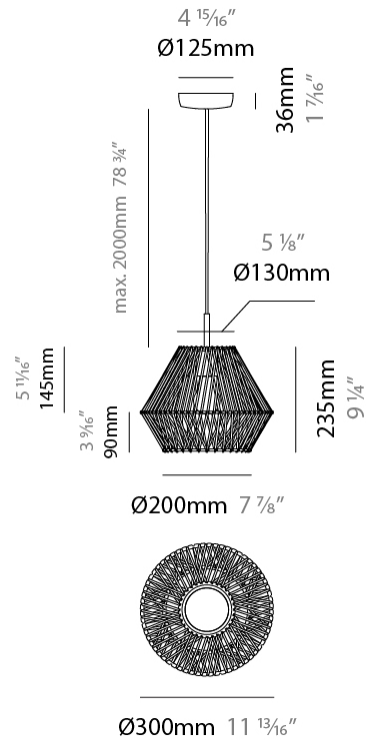

PROJECT	_____
TYPE	_____
SPECIFIER	_____
QUANTITY	_____
DATE	_____

BIMBA SUSPENSION

D111116-

base number   Finish
Options

1. To build a product code in our configurator select the specify button on the base model # product page
2. To build a manual product code on this datasheet choose from the options listed below in blue font and add the suffix to the base model #

GENERAL

Series: Bimba
Brand: Ole
Division: Design
Mounting Type: Suspension
Mounting Location: Ceiling
Subcategory: Pendant

PHYSICAL

Shape: Abstract
Diameter (mm): 300
Diameter (in): 11 13/16
Height (mm): 235
Height (in): 9 1/4
Max. Overall Height (mm): 2235
Max. Overall Height (in): 88
Light Distribution: Omnidirectional
Weight (kg): 2
Weight (lbs): 4.41
Fixture Finish: BEI / BLK / BLU / COG / DGN / GRY / MRN / MOC / MUS / OLV / SIL / STN / TER / WHI
Holder Finish: Matte Black
Fixture Material: Fabric Cord / Metal
Cable Details: 2000mm Cable
Upon Request: Other fabric cord colors available upon request (see downloadable finish chart)

ELECTRICAL

Number of Lamps: 1
Lamp Type: LED Retrofit
Bulb Included: Bulb Not Included
Max. Wattage Per Lamp (W): 15
Lamp Base: E26
Input Voltage (V): 120
Upon Request: 277Vac / GU24

LED

OPTICAL

RATINGS AND CERTIFICATIONS

Certified By: Certified for North American Standards
IP rating: IP20