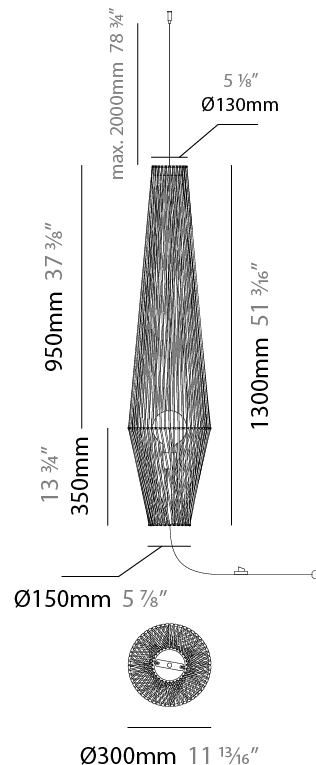

PROJECT	
TYPE	
SPECIFIER	
QUANTITY	
DATE	

BIMBA SUSPENSION

D111114-

base number   Finish
Options

1. To build a product code in our configurator select the specify button on the base model # product page
2. To build a manual product code on this datasheet choose from the options listed below in blue font and add the suffix to the base model #

GENERAL

Series: Bimba
Brand: Ole
Division: Design
Mounting Type: Suspension
Mounting Location: Ceiling
Subcategory: Pendant

PHYSICAL

Shape: Abstract
Diameter (mm): 300
Diameter (in): 11 ¹³/₁₆
Height (mm): 1300
Height (in): 51 ³/₁₆
Max. Overall Height (mm): 3330
Max. Overall Height (in): 129 ¹⁵/₁₆
Light Distribution: Omnidirectional
Weight (kg): 5
Weight (lbs): 11.02
Fixture Finish: BEI / BLK / BLU / COG / DGN / GRY / MRN / MOC / MUS / OLV / SIL / STN / TER / WHI
Holder Finish: Matte Black
Fixture Material: Fabric Cord / Metal
Cable Details: 2000mm Cable
Upon Request: Other fabric cord colors available upon request (see downloadable finish chart)

ELECTRICAL

Number of Lamps: 1
Lamp Type: LED Retrofit
Bulb Included: Bulb Not Included
Max. Wattage Per Lamp (W): 15
Lamp Base: E26
Input Voltage (V): 120
Upon Request: 277Vac / GU24

LED

OPTICAL

RATINGS AND CERTIFICATIONS

Certified By: Certified for North American Standards
IP rating: IP20