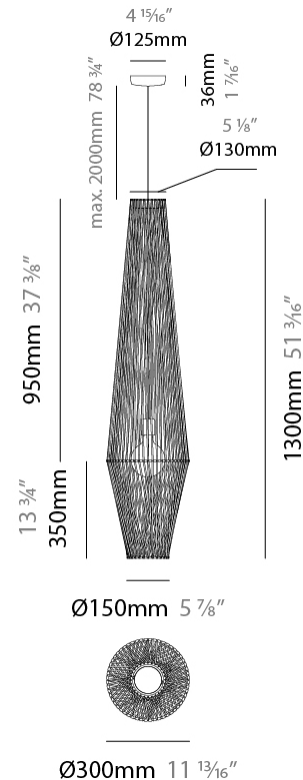

LED

OPTICAL

RATINGS AND CERTIFICATIONS

Certified By: Certified for North American Standards
IP rating: IP20