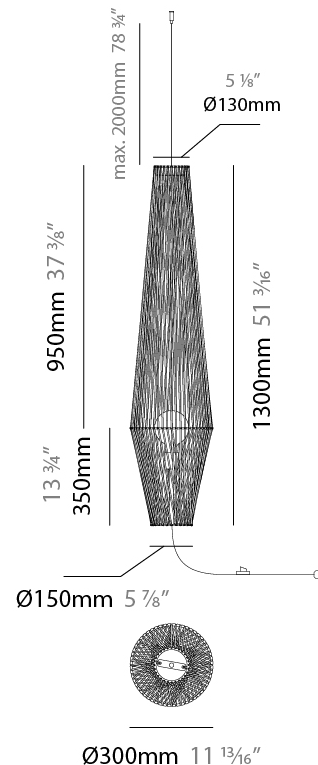

PROJECT	
TYPE	
SPECIFIER	
QUANTITY	
DATE	

BIMBA SUSPENSION

D111114-

base number   Finish
Options

1. To build a product code in our configurator select the specify button on the base model # product page
2. To build a manual product code on this datasheet choose from the options listed below in blue font and add the suffix to the base model #

GENERAL

Series: Bimba
Brand: Ole
Division: Design
Mounting Type: Suspension
Mounting Location: Ceiling
Subcategory: Pendant

PHYSICAL

Shape: Abstract
Diameter (mm): 300
Diameter (in): 11 ¹³/₁₆
Height (mm): 1300
Height (in): 51 ³/₁₆
Max. Overall Height (mm): 3330
Max. Overall Height (in): 129 ¹⁵/₁₆
Light Distribution: Omnidirectional
Weight (kg): 5
Weight (lbs): 11.02
Fixture Finish: BEI / BLK / BLU / COG / DGN / GRY / MRN / MOC / MUS / OLV / SIL / STN / TER / WHI
Holder Finish: Matte Black
Fixture Material: Fabric Cord / Metal
Cable Details: 2000mm Cable
Upon Request: Other fabric cord colors available upon request (see downloadable finish chart)

ELECTRICAL

Number of Lamps: 1
Lamp Type: LED Retrofit
Bulb Included: Bulb Not Included
Max. Wattage Per Lamp (W): 15
Lamp Base: E26
Input Voltage (V): 120
Upon Request: 277Vac / GU24

LED

OPTICAL

RATINGS AND CERTIFICATIONS

Certified By: Certified for North American Standards
IP rating: IP20