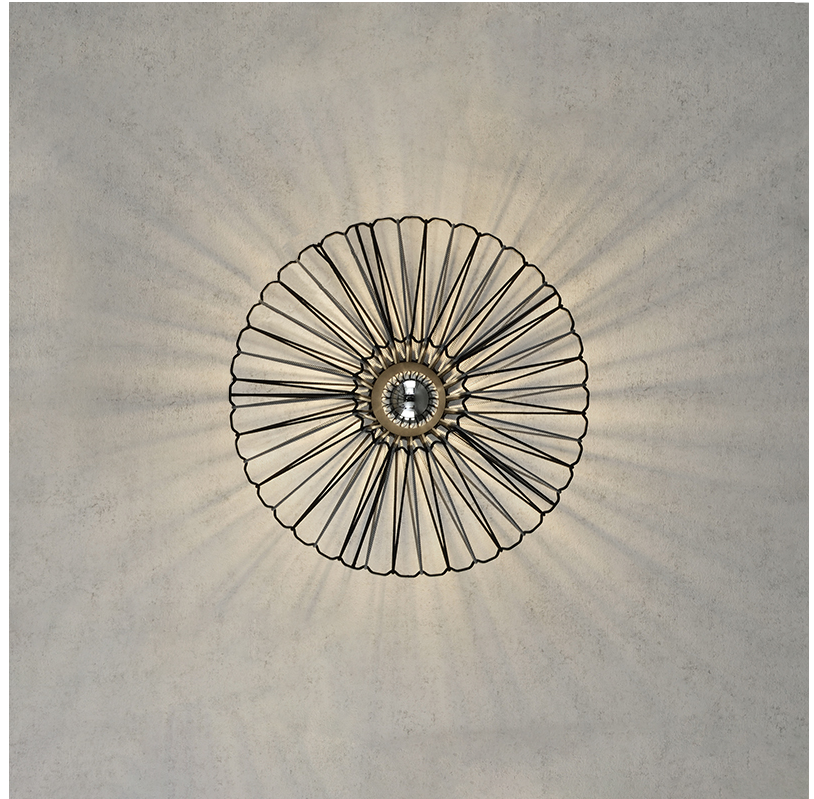

BIMBA SURFACE

D112042-

base number Finish
Options

PROJECT
TYPE
SPECIFIER
QUANTITY
DATE

1. To build a product code in our configurator select the specify button on the base model # product page
2. To build a manual product code on this datasheet choose from the options listed below in blue font and add the suffix to the base model #

GENERAL

Series: Bimba
Partner: Ole
Division: Design
Installation: Surface
Product Type: Ceiling Surface
Mounting Location: Ceiling

PHYSICAL

Shape: Abstract
Diameter (mm): 600
Diameter (in): 23 5/8
Height (mm): 180
Height (in): 7 1/8
Weight (kg): 4
Weight (lbs): 8.82
Diffuser: PMMA - Opal
Fixture Finish: BEI / BLK / BLU / COG / DGN / GRY / MRN / MOC / MUS / OLV / SIL / STN / TER / WHI
Holder Finish: Matte Black
Fixture Material: Fabric Cord / Metal
Primary Material: Fabric - Recycled
Cable Details: 2000mm Cable
Upon Request: Other fabric cord colors available upon request (see downloadable finish chart)

ELECTRICAL

Number of Lamps: 1
Lamp Type: LED Retrofit
Lamp Shape: A19
Bulb Included: Bulb Not Included
Max. Wattage Per Lamp (W): 15
Lamp Base: E26
Input Voltage (V): 120
Upon Request: 277Vac / GU24

LED

OPTICAL

RATINGS AND CERTIFICATIONS

Certified By: Certified for North American Standards
IP rating: IP20