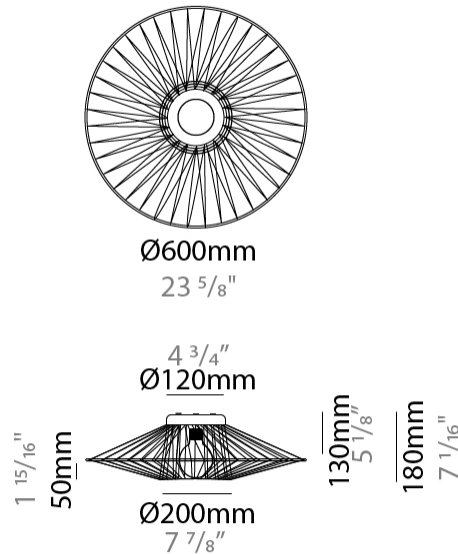

BIMBA SURFACE

D112042-

base number Finish
Options

PROJECT
TYPE
SPECIFIER
QUANTITY
DATE

1. To build a product code in our configurator select the specify button on the base model # product page
2. To build a manual product code on this datasheet choose from the options listed below in blue font and add the suffix to the base model #

GENERAL

Series: Bimba
Partner: Ole
Division: Design
Installation: Surface
Product Type: Ceiling Surface
Mounting Location: Ceiling

PHYSICAL

Shape: Abstract
Diameter (mm): 600
Diameter (in): 23 5/8
Height (mm): 180
Height (in): 7 1/8
Weight (kg): 4
Weight (lbs): 8.82
Diffuser: PMMA - Opal
Fixture Finish: BEI / BLK / BLU / COG / DGN / GRY / MRN / MOC / MUS / OLV / SIL / STN / TER / WHI
Holder Finish: Matte Black
Fixture Material: Fabric Cord / Metal
Primary Material: Fabric - Recycled
Cable Details: 2000mm Cable
Upon Request: Other fabric cord colors available upon request (see downloadable finish chart)

ELECTRICAL

Number of Lamps: 1
Lamp Type: LED Retrofit
Lamp Shape: A19
Bulb Included: Bulb Not Included
Max. Wattage Per Lamp (W): 15
Lamp Base: E26
Input Voltage (V): 120
Upon Request: 277Vac / GU24

LED

OPTICAL

RATINGS AND CERTIFICATIONS

Certified By: Certified for North American Standards
IP rating: IP20