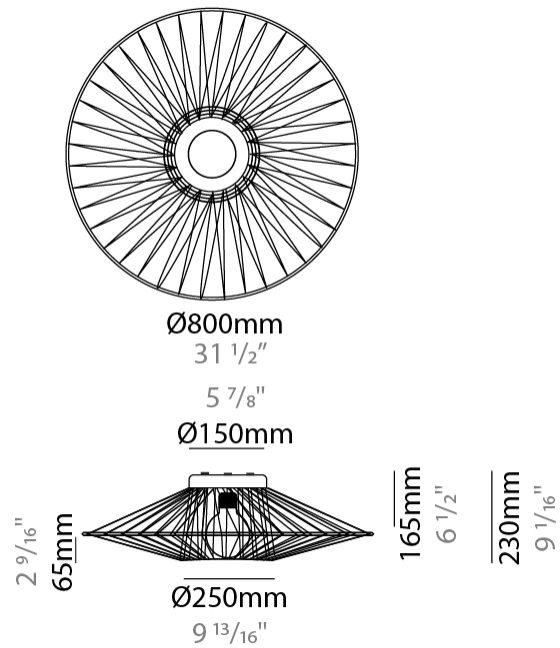

PROJECT	_____
TYPE	_____
SPECIFIER	_____
QUANTITY	_____
DATE	_____

BIMBA SURFACE

D112043-

base number   Finish
Options

1. To build a product code in our configurator select the specify button on the base model # product page
2. To build a manual product code on this datasheet choose from the options listed below in blue font and add the suffix to the base model #

GENERAL

Series: Bimba
Partner: Ole
Division: Design
Installation: Surface
Product Type: Ceiling Surface
Mounting Location: Ceiling

PHYSICAL

Shape: Abstract
Diameter (mm): 800
Diameter (in): 31 1/2
Height (mm): 230
Height (in): 9 1/16
Weight (kg): 5.1
Weight (lbs): 11.24
Diffuser: PMMA - Opal
Fixture Finish: BEI / BLK / BLU / COG / DGN / GRY / MRN / MOC / MUS / OLV / SIL / STN / TER / WHI
Holder Finish: Matte Black
Fixture Material: Fabric Cord / Metal
Primary Material: Fabric - Recycled
Cable Details: 2000mm Cable
Upon Request: Other fabric cord colors available upon request (see downloadable finish chart)

ELECTRICAL

Number of Lamps: 1
Lamp Type: LED Retrofit
Lamp Shape: A19
Bulb Included: Bulb Not Included
Max. Wattage Per Lamp (W): 15
Lamp Base: E26
Input Voltage (V): 120
Upon Request: 277Vac / GU24

LED

OPTICAL

RATINGS AND CERTIFICATIONS

Certified By: Certified for North American Standards
IP rating: IP20