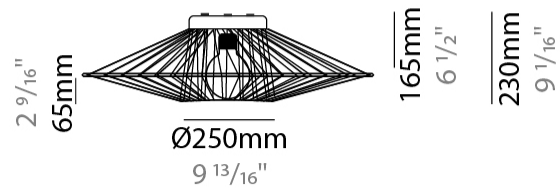

GENERAL

Series: Bimba
 Partner: Ole
 Division: Design
 Installation: Suspension
 Product Type: Pendant
 Mounting Location: Ceiling

PHYSICAL

Shape: Abstract
 Diameter (mm): 800
 Diameter (in): 31 1/2
 Height (mm): 200
 Height (in): 7 7/8
 Max. Overall Height (mm): 2200
 Max. Overall Height (in): 8 5/8
 Weight (kg): 5.1
 Weight (lbs): 11.24
 Fixture Finish: BEI / BLK / BLU / COG / DGN / GRY / MRN / MOC / MUS / OLV / SIL / STN / TER / WHI
 Holder Finish: Matte Black
 Fixture Material: Fabric Cord / Metal
 Primary Material: Fabric - Recycled
 Cable Details: 2000mm Cable
 Upon Request: Other fabric cord colors available upon request (see downloadable finish chart)

GENERAL

Series: Bimba
 Partner: Ole
 Division: Design
 Installation: Surface
 Product Type: Ceiling Surface
 Mounting Location: Ceiling

PHYSICAL

Shape: Abstract
 Diameter (mm): 800
 Diameter (in): 31 1/2
 Height (mm): 230
 Height (in): 9 1/16
 Weight (kg): 5.1
 Weight (lbs): 11.24
 Diffuser: PMMA - Opal
 Fixture Finish: BEI / BLK / BLU / COG / DGN / GRY / MRN / MOC / MUS / OLV / SIL / STN / TER / WHI
 Holder Finish: Matte Black
 Fixture Material: Fabric Cord / Metal
 Primary Material: Fabric - Recycled
 Cable Details: 2000mm Cable
 Upon Request: Other fabric cord colors available upon request (see downloadable finish chart)

LED

OPTICAL

RATINGS AND CERTIFICATIONS

Certified By: Certified for North American Standards
 IP rating: IP20

Ø800mm
 31 1/2"

5 7/8"

Ø150mm

D112043-