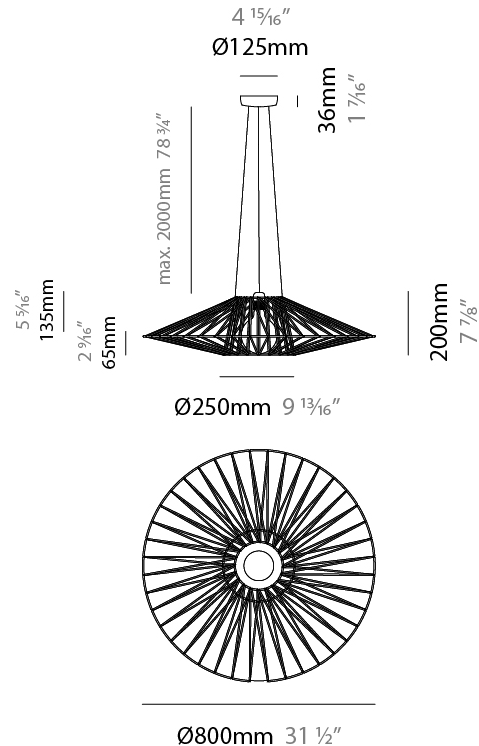

BIMBA SUSPENSION

D111113-

base number   Finish
Options

1. To build a product code in our configurator select the specify button on the base model # product page
2. To build a manual product code on this datasheet choose from the options listed below in blue font and add the suffix to the base model #

GENERAL

Series: Bimba
Partner: Ole
Division: Design
Installation: Suspension
Product Type: Pendant
Mounting Location: Ceiling

PHYSICAL

Shape: Abstract
Diameter (mm): 800
Diameter (in): 31 1/2
Height (mm): 200
Height (in): 7 7/8
Max. Overall Height (mm): 2200
Max. Overall Height (in): 8 5/8
Weight (kg): 5.1
Weight (lbs): 11.24
Fixture Finish: BEI / BLK / BLU / COG / DGN / GRY / MRN / MOC / MUS / OLV / SIL / STN / TER / WHI
Holder Finish: Matte Black
Fixture Material: Fabric Cord / Metal
Primary Material: Fabric - Recycled
Cable Details: 2000mm Cable
Upon Request: Other fabric cord colors available upon request (see downloadable finish chart)

ELECTRICAL

Number of Lamps: 1
Lamp Type: LED Retrofit
Bulb Included: Bulb Not Included
Max. Wattage Per Lamp (W): 15
Lamp Base: E26
Input Voltage (V): 120
Upon Request: 277Vac / GU24

LED

OPTICAL

RATINGS AND CERTIFICATIONS

Certified By: Certified for North American Standards
IP rating: IP20