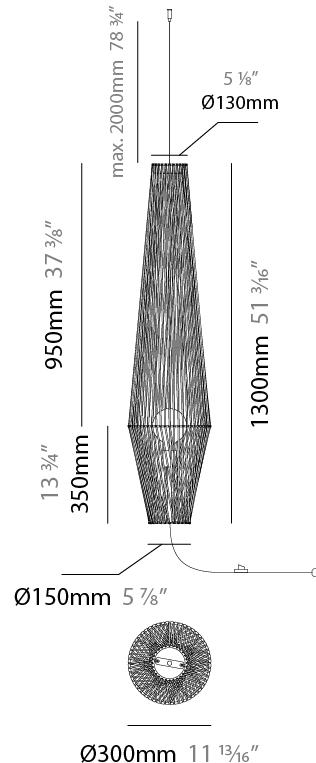

PROJECT	
TYPE	
SPECIFIER	
QUANTITY	
DATE	

BIMBA SUSPENSION

D111114-

base number   Finish
Options

1. To build a product code in our configurator select the specify button on the base model # product page
2. To build a manual product code on this datasheet choose from the options listed below in blue font and add the suffix to the base model #

GENERAL

Series: Bimba
Brand: Ole
Division: Design
Mounting Type: Suspension
Mounting Location: Ceiling
Subcategory: Pendant

PHYSICAL

Shape: Abstract
Diameter (mm): 300
Diameter (in): 11 ¹³/₁₆
Height (mm): 1300
Height (in): 51 ³/₁₆
Max. Overall Height (mm): 3330
Max. Overall Height (in): 129 ¹⁵/₁₆
Light Distribution: Omnidirectional
Weight (kg): 5
Weight (lbs): 11.02
Fixture Finish: BEI / BLK / BLU / COG / DGN / GRY / MRN / MOC / MUS / OLV / SIL / STN / TER / WHI
Holder Finish: Matte Black
Fixture Material: Fabric Cord / Metal
Cable Details: 2000mm Cable
Upon Request: Other fabric cord colors available upon request (see downloadable finish chart)

ELECTRICAL

Number of Lamps: 1
Lamp Type: LED Retrofit
Bulb Included: Bulb Not Included
Max. Wattage Per Lamp (W): 15
Lamp Base: E26
Input Voltage (V): 120
Upon Request: 277Vac / GU24

LED

OPTICAL

RATINGS AND CERTIFICATIONS

Certified By: Certified for North American Standards
IP rating: IP20