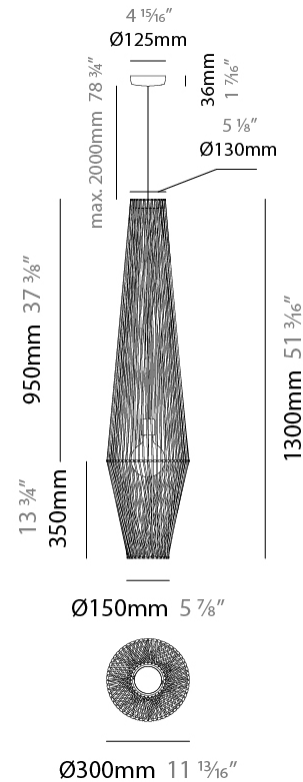

PROJECT
TYPE
SPECIFIER
QUANTITY
DATE

BIMBA SUSPENSION

D111115-

base number Finish
Options

1. To build a product code in our configurator select the specify button on the base model # product page
2. To build a manual product code on this datasheet choose from the options listed below in blue font and add the suffix to the base model #

GENERAL

Series: Bimba
Partner: Ole
Division: Design
Installation: Suspension
Product Type: Pendant
Mounting Location: Ceiling

PHYSICAL

Shape: Abstract
Diameter (mm): 300
Diameter (in): 11 ¹³/₁₆"
Height (mm): 1300
Height (in): 51 ³/₁₆"
Max. Overall Height (mm): 3300
Max. Overall Height (in): 129 ¹⁵/₁₆"
Weight (kg): 5
Weight (lbs): 11.02
Fixture Finish: BEI / BLK / BLU / COG / DGN / GRY / MRN / MOC / MUS / OLV / SIL / STN / TER / WHI
Holder Finish: Matte Black
Fixture Material: Fabric Cord / Metal
Primary Material: Fabric - Recycled
Cable Details: 2000mm Cable
Upon Request: Other fabric cord colors available upon request (see downloadable finish chart)

ELECTRICAL

Number of Lamps: 1
Lamp Type: LED Retrofit
Bulb Included: Bulb Not Included
Max. Wattage Per Lamp (W): 15
Lamp Base: E26
Input Voltage (V): 120
Upon Request: 277Vac / GU24

LED

OPTICAL

RATINGS AND CERTIFICATIONS

Certified By: Certified for North American Standards
IP rating: IP20