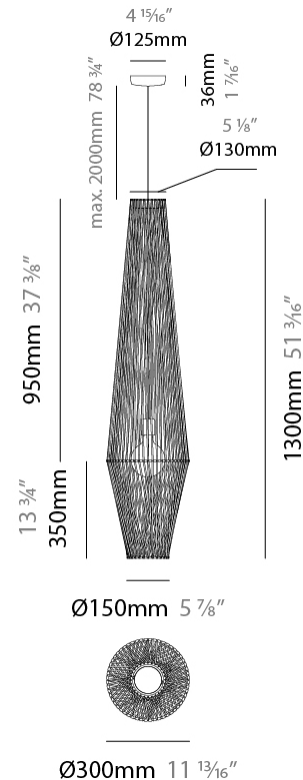

PROJECT	
TYPE	
SPECIFIER	
QUANTITY	
DATE	

BIMBA SUSPENSION

D111115-

base number Finish
Options

1. To build a product code in our configurator select the specify button on the base model # product page
2. To build a manual product code on this datasheet choose from the options listed below in blue font and add the suffix to the base model #

GENERAL

Series: Bimba
Brand: Ole
Division: Design
Mounting Type: Suspension
Mounting Location: Ceiling
Subcategory: Pendant

PHYSICAL

Shape: Abstract
Diameter (mm): 300
Diameter (in): 11 ¹³/₁₆"
Height (mm): 1300
Height (in): 51 ³/₁₆"
Max. Overall Height (mm): 3300
Max. Overall Height (in): 129 ¹⁵/₁₆"
Light Distribution: Omnidirectional
Weight (kg): 5
Weight (lbs): 11.02
Fixture Finish: BEI / BLK / BLU / COG / DGN / GRY / MRN / MOC / MUS / OLV / SIL / STN / TER / WHI
Holder Finish: Matte Black
Fixture Material: Fabric Cord / Metal
Cable Details: 2000mm Cable
Upon Request: Other fabric cord colors available upon request (see downloadable finish chart)

ELECTRICAL

Number of Lamps: 1
Lamp Type: LED Retrofit
Bulb Included: Bulb Not Included
Max. Wattage Per Lamp (W): 15
Lamp Base: E26
Input Voltage (V): 120
Upon Request: 277Vac / GU24

LED

OPTICAL

RATINGS AND CERTIFICATIONS

Certified By: Certified for North American Standards
IP rating: IP20