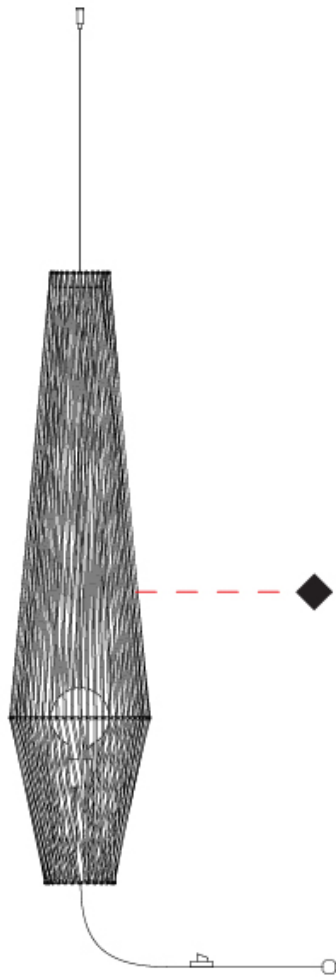

#### PHYSICAL

Shape: Abstract  
 Diameter (mm): 300  
 Diameter (in): 11 <sup>13</sup>/<sub>16</sub>"  
 Height (mm): 1300  
 Height (in): 51 <sup>3</sup>/<sub>16</sub>"  
 Max. Overall Height (mm): 3330  
 Max. Overall Height (in): 129 <sup>15</sup>/<sub>16</sub>"  
 Weight (kg): 5  
 Weight (lbs): 11.02  
 Fixture Finish: BEI / BLK / BLU / COG / DGN / GRY / MRN / MOC / MUS / OLV / SIL / STN / TER / WHI  
 Holder Finish: Matte Black  
 Fixture Material: Fabric Cord / Metal  
 Primary Material: Fabric - Recycled  
 Cable Details: 2000mm Cable  
 Upon Request: Other fabric cord colors available upon request (see downloadable finish chart)

## BIMBA SUSPENSION

D111114-

PROJECT

TYPE

SPECIFIER

QUANTITY

DATE

D