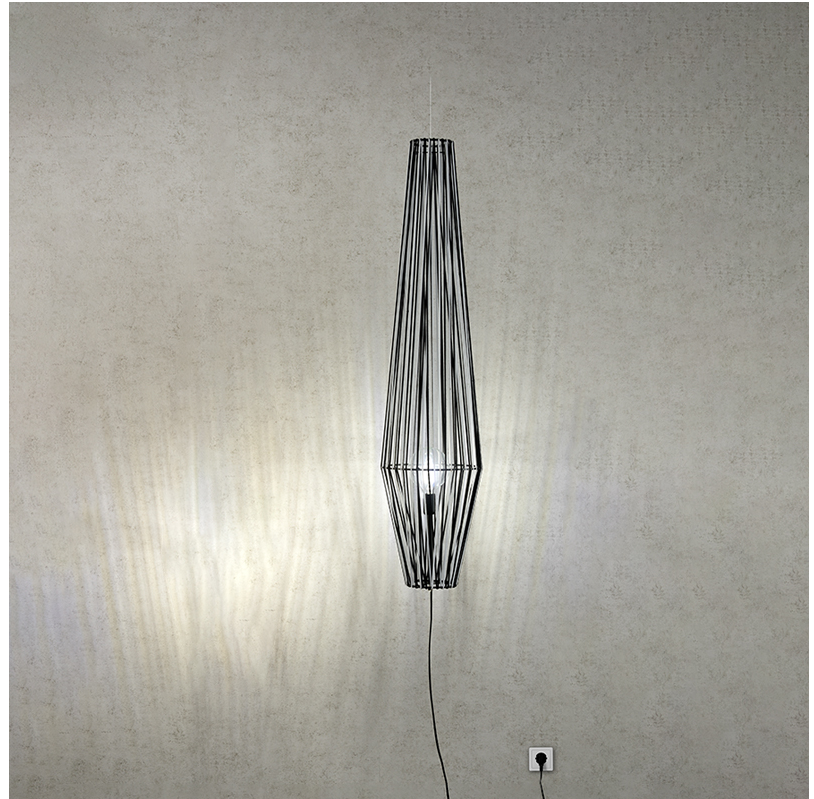

PROJECT	
TYPE	
SPECIFIER	
QUANTITY	
DATE	

BIMBA SUSPENSION

D111114-

base number   Finish
Options

1. To build a product code in our configurator select the specify button on the base model # product page
2. To build a manual product code on this datasheet choose from the options listed below in blue font and add the suffix to the base model #

GENERAL

Series: Bimba
Brand: Ole
Division: Design
Mounting Type: Suspension
Mounting Location: Ceiling
Subcategory: Pendant

PHYSICAL

Shape: Abstract
Diameter (mm): 300
Diameter (in): 11 ¹³/₁₆
Height (mm): 1300
Height (in): 51 ³/₁₆
Max. Overall Height (mm): 3330
Max. Overall Height (in): 129 ¹⁵/₁₆
Light Distribution: Omnidirectional
Weight (kg): 5
Weight (lbs): 11.02
Fixture Finish: BEI / BLK / BLU / COG / DGN / GRY / MRN / MOC / MUS / OLV / SIL / STN / TER / WHI
Holder Finish: Matte Black
Fixture Material: Fabric Cord / Metal
Cable Details: 2000mm Cable
Upon Request: Other fabric cord colors available upon request (see downloadable finish chart)

ELECTRICAL

Number of Lamps: 1
Lamp Type: LED Retrofit
Bulb Included: Bulb Not Included
Max. Wattage Per Lamp (W): 15
Lamp Base: E26
Input Voltage (V): 120
Upon Request: 277Vac / GU24

LED

OPTICAL

RATINGS AND CERTIFICATIONS

Certified By: Certified for North American Standards
IP rating: IP20