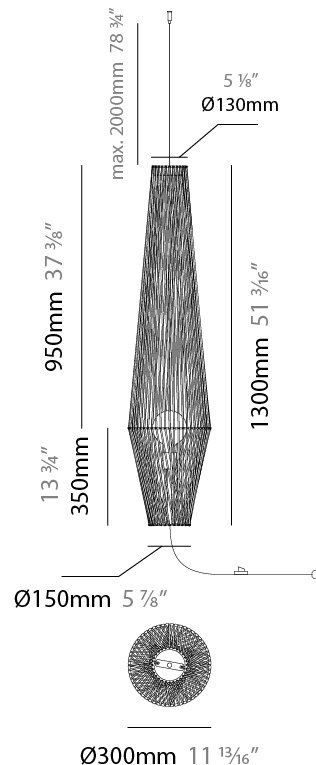

PROJECT	
TYPE	
SPECIFIER	
QUANTITY	
DATE	

BIMBA SUSPENSION

D111114-

base number Finish
Options

1. To build a product code in our configurator select the specify button on the base model # product page
2. To build a manual product code on this datasheet choose from the options listed below in blue font and add the suffix to the base model #

GENERAL

Series: Bimba
Partner: Ole
Division: Design
Installation: Suspension
Product Type: Pendant
Mounting Location: Ceiling

PHYSICAL

Shape: Abstract
Diameter (mm): 300
Diameter (in): 11 ¹³/₁₆"
Height (mm): 1300
Height (in): 51 ³/₁₆"
Max. Overall Height (mm): 3330
Max. Overall Height (in): 129 ¹⁵/₁₆"
Weight (kg): 5
Weight (lbs): 11.02
Fixture Finish: BEI / BLK / BLU / COG / DGN / GRY / MRN / MOC / MUS / OLV / SIL / STN / TER / WHI
Holder Finish: Matte Black
Fixture Material: Fabric Cord / Metal
Primary Material: Fabric - Recycled
Cable Details: 2000mm Cable
Upon Request: Other fabric cord colors available upon request (see downloadable finish chart)

ELECTRICAL

Number of Lamps: 1
Lamp Type: LED Retrofit
Bulb Included: Bulb Not Included
Max. Wattage Per Lamp (W): 15
Lamp Base: E26
Input Voltage (V): 120
Upon Request: 277Vac / GU24

LED

OPTICAL

RATINGS AND CERTIFICATIONS

Certified By: Certified for North American Standards
IP rating: IP20