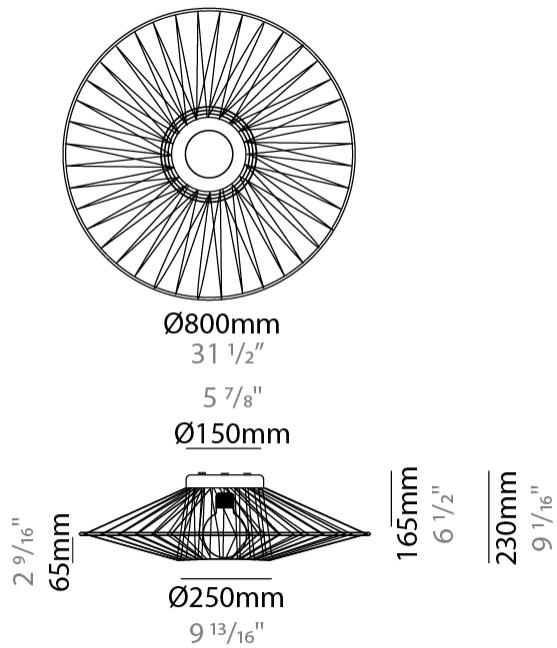

BIMBA SURFACE

D112043-

base number   Finish
Options

PROJECT	_____
TYPE	_____
SPECIFIER	_____
QUANTITY	_____
DATE	_____

1. To build a product code in our configurator select the specify button on the base model # product page
2. To build a manual product code on this datasheet choose from the options listed below in blue font and add the suffix to the base model #

GENERAL

Series: Bimba
Partner: Ole
Division: Design
Installation: Surface
Product Type: Ceiling Surface
Mounting Location: Ceiling

PHYSICAL

Shape: Abstract
Diameter (mm): 800
Diameter (in): 31 1/2
Height (mm): 230
Height (in): 9 1/16
Weight (kg): 5.1
Weight (lbs): 11.24
Diffuser: PMMA - Opal
Fixture Finish: BEI / BLK / BLU / COG / DGN / GRY / MRN / MOC / MUS / OLV / SIL / STN / TER / WHI
Holder Finish: Matte Black
Fixture Material: Fabric Cord / Metal
Primary Material: Fabric - Recycled
Cable Details: 2000mm Cable
Upon Request: Other fabric cord colors available upon request (see downloadable finish chart)

ELECTRICAL

Number of Lamps: 1
Lamp Type: LED Retrofit
Lamp Shape: A19
Bulb Included: Bulb Not Included
Max. Wattage Per Lamp (W): 15
Lamp Base: E26
Input Voltage (V): 120
Upon Request: 277Vac / GU24

LED

OPTICAL

RATINGS AND CERTIFICATIONS

Certified By: Certified for North American Standards
IP rating: IP20