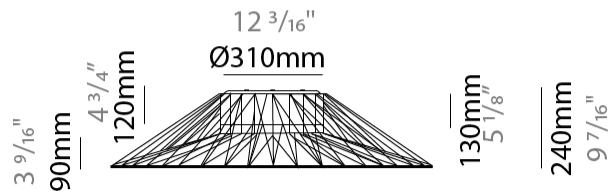

PROJECT	
TYPE	
SPECIFIER	
QUANTITY	
DATE	

BIMBA SURFACE

D112045-

base number Finish
Options

1. To build a product code in our configurator select the specify button on the base model # product page
2. To build a manual product code on this datasheet choose from the options listed below in blue font and add the suffix to the base model #

GENERAL

Series: Bimba
Partner: Ole
Division: Design
Installation: Surface
Product Type: Ceiling Surface
Mounting Location: Ceiling

PHYSICAL

Shape: Abstract
Diameter (mm): 1000
Diameter (in): 39 3/8
Height (mm): 240
Height (in): 9 7/16
Weight (kg): 6
Weight (lbs): 13.23
Diffuser: PMMA - Opal
Fixture Finish: BEI / BLK / BLU / COG / DGN / GRY / MRN / MOC / MUS / OLV / SIL / STN / TER / WHI
Holder Finish: Matte Black
Fixture Material: Fabric Cord / Metal
Primary Material: Fabric - Recycled
Cable Details: 2000mm Cable
Upon Request: Other fabric cord colors available upon request (see downloadable finish chart)

ELECTRICAL

Number of Lamps: 3
Lamp Type: LED Retrofit
Lamp Shape: A19
Bulb Included: Bulb Not Included
Max. Wattage Per Lamp (W): 15
Lamp Base: E26
Input Voltage (V): 120
Upon Request: 277Vac / GU24

LED

OPTICAL

RATINGS AND CERTIFICATIONS

Certified By: Certified for North American Standards
IP rating: IP20

Ø1000mm
39 3/16"