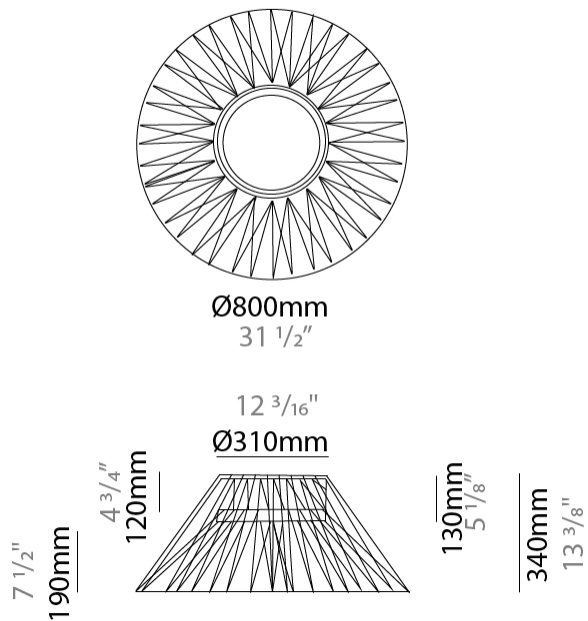

PROJECT	_____
TYPE	_____
SPECIFIER	_____
QUANTITY	_____
DATE	_____

BIMBA SURFACE

D112044-

base number   Finish
Options

1. To build a product code in our configurator select the specify button on the base model # product page
2. To build a manual product code on this datasheet choose from the options listed below in blue font and add the suffix to the base model #

GENERAL

Series: Bimba
Partner: Ole
Division: Design
Installation: Surface
Product Type: Ceiling Surface
Mounting Location: Ceiling

PHYSICAL

Shape: Abstract
Diameter (mm): 800
Diameter (in): 31 1/2
Height (mm): 340
Height (in): 13 3/8
Weight (kg): 5.6
Weight (lbs): 12.35
Diffuser: PMMA - Opal
Fixture Finish: BEI / BLK / BLU / COG / DGN / GRY / MRN / MOC / MUS / OLV / SIL / STN / TER / WHI
Holder Finish: Matte Black
Fixture Material: Fabric Cord / Metal
Primary Material: Fabric - Recycled
Cable Details: 2000mm Cable

ELECTRICAL

Number of Lamps: 3
Lamp Type: LED Retrofit
Lamp Shape: A19
Bulb Included: Bulb Not Included
Max. Wattage Per Lamp (W): 15
Lamp Base: E26
Input Voltage (V): 120
Upon Request: 277Vac / GU24

LED

OPTICAL

RATINGS AND CERTIFICATIONS

Certified By: Certified for North American Standards
IP rating: IP20