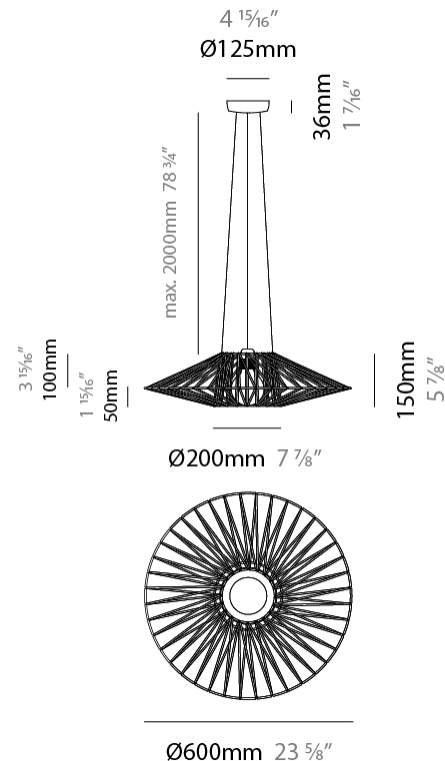

BIMBA SUSPENSION

D111112-

base number Finish
Options

1. To build a product code in our configurator select the specify button on the base model # product page
2. To build a manual product code on this datasheet choose from the options listed below in blue font and add the suffix to the base model #

GENERAL

Series: Bimba
Partner: Ole
Division: Design
Installation: Suspension
Product Type: Pendant
Mounting Location: Ceiling

PHYSICAL

Shape: Abstract
Diameter (mm): 600
Diameter (in): 23 5/8
Height (mm): 150
Height (in): 5 7/8
Max. Overall Height (mm): 2150
Max. Overall Height (in): 84 5/8
Weight (kg): 4.2
Weight (lbs): 9.26
Fixture Finish: BEI / BLK / BLU / COG / DGN / GRY / MRN / MOC / MUS / OLV / SIL / STN / TER / WHI
Holder Finish: Matte Black
Fixture Material: Fabric Cord / Metal
Primary Material: Fabric - Recycled
Cable Details: 2000mm Cable
Upon Request: Other fabric cord colors available upon request (see downloadable finish chart)

ELECTRICAL

Number of Lamps: 1
Lamp Type: LED Retrofit
Bulb Included: Bulb Not Included
Max. Wattage Per Lamp (W): 15
Lamp Base: E26
Input Voltage (V): 120
Upon Request: 277Vac / GU24

LED

OPTICAL

RATINGS AND CERTIFICATIONS

Certified By: Certified for North American Standards
IP rating: IP20

PROJECT
TYPE
SPECIFIER
QUANTITY
DATE