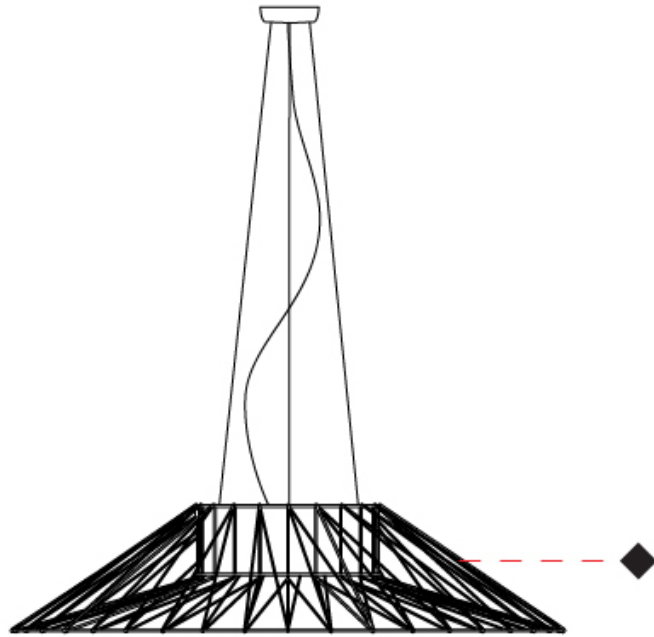

BIMBA SUSPENSION

D111111-

PROJECT

TYPE

SPECIFIER

QUANTITY

DATE

D