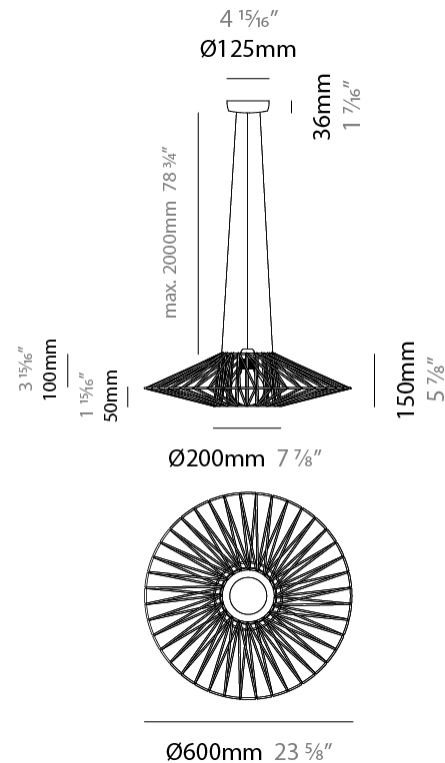

PROJECT	_____
TYPE	_____
SPECIFIER	_____
QUANTITY	_____
DATE	_____

BIMBA SUSPENSION

D111112-

base number Finish
Options

1. To build a product code in our configurator select the specify button on the base model # product page
2. To build a manual product code on this datasheet choose from the options listed below in blue font and add the suffix to the base model #

GENERAL

Series: Bimba
Brand: Ole
Division: Design
Mounting Type: Suspension
Mounting Location: Ceiling
Subcategory: Pendant

PHYSICAL

Shape: Abstract
Diameter (mm): 600
Diameter (in): 23 5/8
Height (mm): 150
Height (in): 5 7/8
Max. Overall Height (mm): 2150
Max. Overall Height (in): 84 5/8
Light Distribution: Omnidirectional
Weight (kg): 4.2
Weight (lbs): 9.26
Fixture Finish: BEI / BLK / BLU / COG / DGN / GRY / MRN / MOC / MUS / OLV / SIL / STN / TER / WHI
Holder Finish: Matte Black
Fixture Material: Fabric Cord / Metal
Cable Details: 2000mm Cable
Upon Request: Other fabric cord colors available upon request (see downloadable finish chart)

ELECTRICAL

Number of Lamps: 1
Lamp Type: LED Retrofit
Bulb Included: Bulb Not Included
Max. Wattage Per Lamp (W): 15
Lamp Base: E26
Input Voltage (V): 120
Upon Request: 277Vac / GU24

LED

OPTICAL

RATINGS AND CERTIFICATIONS

Certified By: Certified for North American Standards
IP rating: IP20