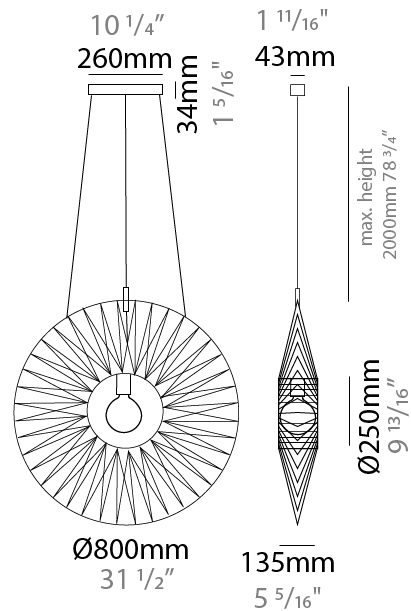

PROJECT	
TYPE	
SPECIFIER	
QUANTITY	
DATE	

BIMBA SUSPENSION

D111108-

base number   Finish
Options

1. To build a product code in our configurator select the specify button on the base model # product page
2. To build a manual product code on this datasheet choose from the options listed below in blue font and add the suffix to the base model #

GENERAL

Series: Bimba
Brand: Ole
Division: Design
Mounting Type: Suspension
Mounting Location: Ceiling
Subcategory: Pendant

PHYSICAL

Shape: Round
Diameter (mm): 800
Diameter (in): 31 1/2
Width (mm): 135
Width (in): 5 5/16
Height (mm): 800
Height (in): 31 1/2
Max. Overall Height (mm): 2800
Max. Overall Height (in): 110 1/4
Light Distribution: Omnidirectional
Weight (kg): 5
Weight (lbs): 11.02
Fixture Finish: BEI / BLK / BLU / COG / DGN / GRY / MRN / MOC / MUS / OLV / SIL / STN / TER / WHI
Holder Finish: Matte Black
Fixture Material: Fabric Cord / Metal
Cable Details: 2000mm Cable
Upon Request: Other fabric cord colors available upon request (see downloadable finish chart)

ELECTRICAL

Number of Lamps: 1
Lamp Type: LED Retrofit
Bulb Included: Bulb Not Included
Max. Wattage Per Lamp (W): 20
Lamp Base: E26
Input Voltage (V): 120
Upon Request: 277Vac / GU24

LED

OPTICAL

RATINGS AND CERTIFICATIONS

Certified By: Certified for North American Standards
IP rating: IP20