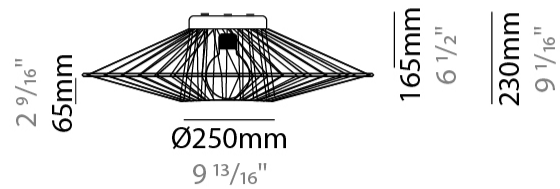

GENERAL

Series: Bimba
 Brand: Ole
 Division: Design
 Mounting Type: Suspension
 Mounting Location: Ceiling
 Subcategory: Pendant

PHYSICAL

Shape: Abstract
 Diameter (mm): 600
 Diameter (in): 23 5/8
 Height (mm): 150
 Height (in): 5 7/8
 Max. Overall Height (mm): 2150
 Max. Overall Height (in): 84 5/8
 Light Distribution: Omnidirectional
 Weight (kg): 4.2
 Weight (lbs): 9.26
 Fixture Finish: BEI / BLK / BLU / COG / DGN / GRY / MRN / MOC / MUS / OLV / SIL / STN / TER / WHI
 Holder Finish: Matte Black
 Fixture Material: Fabric Cord / Metal
 Cable Details: 2000mm Cable
 Upon Request: Other fabric cord colors available upon request (see downloadable finish chart)

GENERAL

Series: Bimba
 Brand: Ole
 Division: Design
 Mounting Type: Suspension
 Mounting Location: Ceiling
 Subcategory: Pendant

PHYSICAL

Shape: Abstract
 Diameter (mm): 800
 Diameter (in): 31 1/2
 Height (mm): 200
 Height (in): 7 7/8
 Max. Overall Height (mm): 2200
 Max. Overall Height (in): 8 5/8
 Light Distribution: Omnidirectional
 Weight (kg): 5.1
 Weight (lbs): 11.24
 Fixture Finish: BEI / BLK / BLU / COG / DGN / GRY / MRN / MOC / MUS / OLV / SIL / STN / TER / WHI
 Holder Finish: Matte Black
 Fixture Material: Fabric Cord / Metal
 Cable Details: 2000mm Cable
 Upon Request: Other fabric cord colors available upon request (see downloadable finish chart)

LED

OPTICAL

RATINGS AND CERTIFICATIONS

Certified By: Certified for North American Standards
 IP rating: IP20

Ø800mm
31 1/2"

5 7/8"

Ø150mm

2 9/16"
65mm