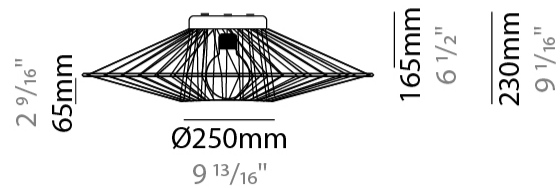

GENERAL

Series: Bimba
 Partner: Ole
 Division: Design
 Installation: Suspension
 Product Type: Pendant
 Mounting Location: Ceiling

PHYSICAL

Shape: Round
 Diameter (mm): 800
 Diameter (in): 31 1/2
 Width (mm): 135
 Width (in): 5 5/16
 Height (mm): 800
 Height (in): 31 1/2
 Max. Overall Height (mm): 2800
 Max. Overall Height (in): 110 1/4
 Weight (kg): 5
 Weight (lbs): 11.02
 Fixture Finish: BEI / BLK / BLU / COG / DGN / GRY / MRN / MOC / MUS / OLV / SIL / STN / TER / WHI
 Holder Finish: MBK
 Fixture Material: Fabric Cord / Metal
 Primary Material: Fabric - Recycled
 Cable Details: 2000mm Cable
 Upon Request: Other fabric cord colors available upon request (see downloadable finish chart) Matte White Holder

GENERAL

Series: Bimba
 Partner: Ole
 Division: Design
 Installation: Suspension
 Product Type: Pendant
 Mounting Location: Ceiling

PHYSICAL

Shape: Round
 Diameter (mm): 1000
 Diameter (in): 39 3/8
 Width (mm): 185
 Width (in): 7 5/16
 Height (mm): 1000
 Height (in): 39 3/8
 Max. Overall Height (mm): 3000
 Max. Overall Height (in): 118 1/8
 Weight (kg): 6
 Weight (lbs): 13.23
 Fixture Finish: BEI / BLK / BLU / COG / DGN / GRY / MRN / MOC / MUS / OLV / SIL / STN / TER / WHI
 Holder Finish: Matte Black
 Fixture Material: Fabric Cord / Metal
 Primary Material: Fabric - Recycled
 Cable Details: 2000mm Cable
 Upon Request: Other fabric cord colors available upon request (see downloadable finish chart)

LED

OPTICAL

RATINGS AND CERTIFICATIONS

Certified By: Certified for North American Standards
 IP rating: IP20

Ø800mm
31 1/2"

5 7/8"

Ø150mm

2 9/16"
65mm