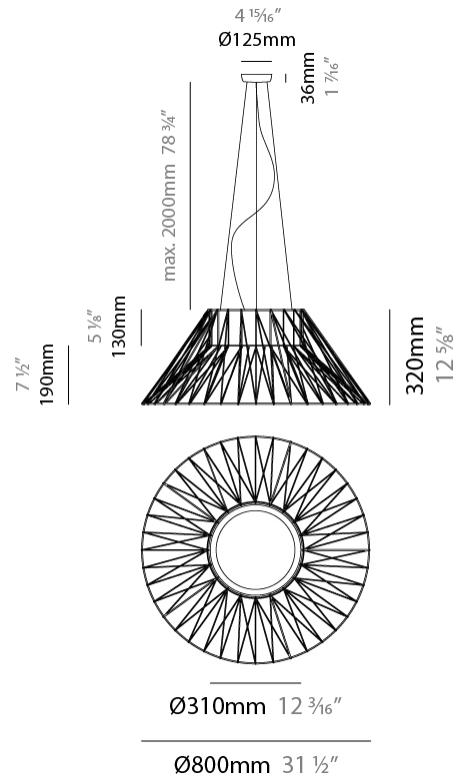

PROJECT	_____
TYPE	_____
SPECIFIER	_____
QUANTITY	_____
DATE	_____

BIMBA SUSPENSION

D111110-

base number   Finish
Options

1. To build a product code in our configurator select the specify button on the base model # product page
2. To build a manual product code on this datasheet choose from the options listed below in blue font and add the suffix to the base model #

GENERAL

Series: Bimba
Brand: Ole
Division: Design
Mounting Type: Suspension
Mounting Location: Ceiling
Subcategory: Pendant

PHYSICAL

Shape: Dome
Diameter (mm): 800
Diameter (in): 31 1/2
Height (mm): 320
Height (in): 12 5/8
Max. Overall Height (mm): 2320
Max. Overall Height (in): 91 5/16
Light Distribution: Omnidirectional
Weight (kg): 6.1
Weight (lbs): 13.45
Fixture Finish: BEI / BLK / BLU / COG / DGN / GRY / MRN / MOC / MUS / OLV / SIL / STN / TER / WHI
Holder Finish: Matte Black
Fixture Material: Fabric Cord / Metal
Cable Details: 2000mm Cable
Upon Request: Other fabric cord colors available upon request (see downloadable finish chart)

ELECTRICAL

Number of Lamps: 3
Lamp Type: LED Retrofit
Bulb Included: Bulb Not Included
Max. Wattage Per Lamp (W): 15
Lamp Base: E26
Input Voltage (V): 120
Upon Request: 277Vac / GU24

LED

OPTICAL

RATINGS AND CERTIFICATIONS

Certified By: Certified for North American Standards
IP rating: IP20