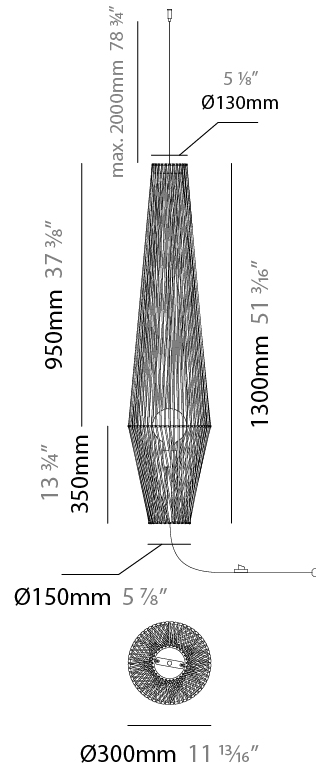

PROJECT	
TYPE	
SPECIFIER	
QUANTITY	
DATE	

BIMBA SUSPENSION

D111114-

base number Finish
Options

1. To build a product code in our configurator select the specify button on the base model # product page
2. To build a manual product code on this datasheet choose from the options listed below in blue font and add the suffix to the base model #

GENERAL

Series: Bimba
Partner: Ole
Division: Design
Installation: Suspension
Product Type: Pendant
Mounting Location: Ceiling

PHYSICAL

Shape: Abstract
Diameter (mm): 300
Diameter (in): 11 ¹³/₁₆
Height (mm): 1300
Height (in): 51 ³/₁₆
Max. Overall Height (mm): 3330
Max. Overall Height (in): 129 ¹⁵/₁₆
Weight (kg): 5
Weight (lbs): 11.02
Fixture Finish: BEI / BLK / BLU / COG / DGN / GRY / MRN / MOC / MUS / OLV / SIL / STN / TER / WHI
Holder Finish: Matte Black
Fixture Material: Fabric Cord / Metal
Primary Material: Fabric - Recycled
Cable Details: 2000mm Cable
Upon Request: Other fabric cord colors available upon request (see downloadable finish chart)

ELECTRICAL

Number of Lamps: 1
Lamp Type: LED Retrofit
Bulb Included: Bulb Not Included
Max. Wattage Per Lamp (W): 15
Lamp Base: E26
Input Voltage (V): 120
Upon Request: 277Vac / GU24

LED

OPTICAL

RATINGS AND CERTIFICATIONS

Certified By: Certified for North American Standards
IP rating: IP20