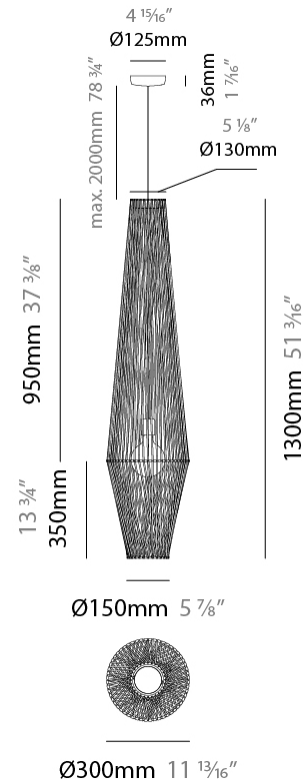

PROJECT	
TYPE	
SPECIFIER	
QUANTITY	
DATE	

BIMBA SUSPENSION

D111115-

base number Finish
Options

1. To build a product code in our configurator select the specify button on the base model # product page
2. To build a manual product code on this datasheet choose from the options listed below in blue font and add the suffix to the base model #

GENERAL

Series: Bimba
Partner: Ole
Division: Design
Installation: Suspension
Product Type: Pendant
Mounting Location: Ceiling

PHYSICAL

Shape: Abstract
Diameter (mm): 300
Diameter (in): 11 ¹³/₁₆
Height (mm): 1300
Height (in): 51 ³/₁₆
Max. Overall Height (mm): 3300
Max. Overall Height (in): 129 ¹⁵/₁₆
Weight (kg): 5
Weight (lbs): 11.02
Fixture Finish: BEI / BLK / BLU / COG / DGN / GRY / MRN / MOC / MUS / OLV / SIL / STN / TER / WHI
Holder Finish: Matte Black
Fixture Material: Fabric Cord / Metal
Primary Material: Fabric - Recycled
Cable Details: 2000mm Cable
Upon Request: Other fabric cord colors available upon request (see downloadable finish chart)

ELECTRICAL

Number of Lamps: 1
Lamp Type: LED Retrofit
Bulb Included: Bulb Not Included
Max. Wattage Per Lamp (W): 15
Lamp Base: E26
Input Voltage (V): 120
Upon Request: 277Vac / GU24

LED

OPTICAL

RATINGS AND CERTIFICATIONS

Certified By: Certified for North American Standards
IP rating: IP20