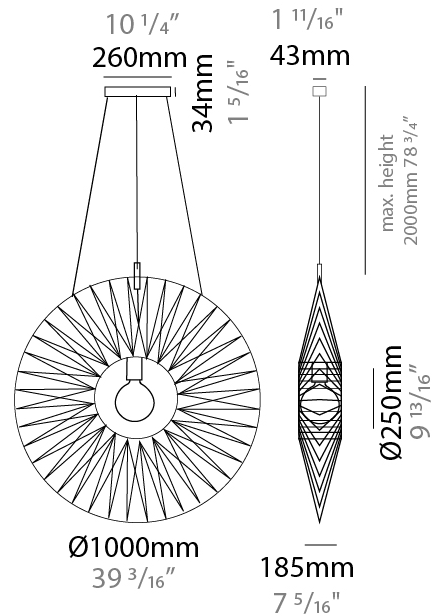

base number _____
Finish Options _____

1. To build a product code in our configurator select the specify button on the base model # product page
2. To build a manual product code on this datasheet choose from the options listed below in blue font and add the suffix to the base model #

GENERAL

Series: Bimba _____
Brand: Ole _____
Division: Design _____
Mounting Type: Suspension _____
Mounting Location: Ceiling _____
Subcategory: Pendant _____

PHYSICAL

Shape: Round _____
Diameter (mm): 1000 _____
Diameter (in): 39 ³/₈ _____
Width (mm): 185 _____
Width (in): 7 ⁵/₁₆ _____
Height (mm): 1000 _____
Height (in): 39 ³/₈ _____
Max. Overall Height (mm): 3000 _____
Max. Overall Height (in): 118 ¹/₈ _____
Light Distribution: Omnidirectional _____
Weight (kg): 6 _____
Weight (lbs): 13.23 _____
Fixture Finish: BEI / BLK / BLU / COG / DGN / GRY / MRN / MOC / MUS / OLV / SIL / STN / TER / WHI _____
Holder Finish: Matte Black _____
Fixture Material: Fabric Cord / Metal _____
Cable Details: 2000mm Cable _____
Upon Request: Other fabric cord colors available upon request (see downloadable finish chart)

ELECTRICAL

Number of Lamps: 1 _____
Lamp Type: LED Retrofit _____
Bulb Included: Bulb Not Included _____
Max. Wattage Per Lamp (W): 20 _____
Lamp Base: E26 _____
Input Voltage (V): 120 _____
Upon Request: 277Vac / GU24 _____

LED

OPTICAL

RATINGS AND CERTIFICATIONS

Certified By: Certified for North American Standards _____
IP rating: IP20 _____