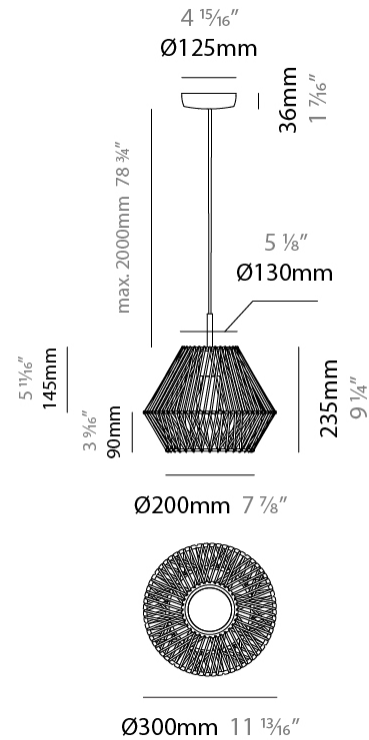

BIMBA SUSPENSION

D111116-

base number   Finish
Options

1. To build a product code in our configurator select the specify button on the base model # product page
2. To build a manual product code on this datasheet choose from the options listed below in blue font and add the suffix to the base model #

GENERAL

Series: Bimba
Brand: Ole
Division: Design
Mounting Type: Suspension
Mounting Location: Ceiling
Subcategory: Pendant

PHYSICAL

Shape: Abstract
Diameter (mm): 300
Diameter (in): 11 13/16
Height (mm): 235
Height (in): 9 1/4
Max. Overall Height (mm): 2235
Max. Overall Height (in): 88
Light Distribution: Omnidirectional
Weight (kg): 2
Weight (lbs): 4.41
Fixture Finish: BEI / BLK / BLU / COG / DGN / GRY / MRN / MOC / MUS / OLV / SIL / STN / TER / WHI
Holder Finish: Matte Black
Fixture Material: Fabric Cord / Metal
Cable Details: 2000mm Cable
Upon Request: Other fabric cord colors available upon request (see downloadable finish chart)

ELECTRICAL

Number of Lamps: 1
Lamp Type: LED Retrofit
Bulb Included: Bulb Not Included
Max. Wattage Per Lamp (W): 15
Lamp Base: E26
Input Voltage (V): 120
Upon Request: 277Vac / GU24

LED

OPTICAL

RATINGS AND CERTIFICATIONS

Certified By: Certified for North American Standards
IP rating: IP20

PROJECT	_____
TYPE	_____
SPECIFIER	_____
QUANTITY	_____
DATE	_____