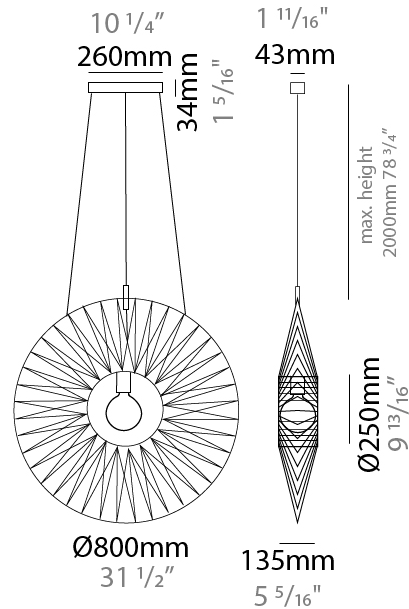

PROJECT	
TYPE	
SPECIFIER	
QUANTITY	
DATE	

BIMBA SUSPENSION

D111108-

base number   Finish
Options

1. To build a product code in our configurator select the specify button on the base model # product page
2. To build a manual product code on this datasheet choose from the options listed below in blue font and add the suffix to the base model #

GENERAL

Series: Bimba
Brand: Ole
Division: Design
Mounting Type: Suspension
Mounting Location: Ceiling
Subcategory: Pendant

PHYSICAL

Shape: Round
Diameter (mm): 800
Diameter (in): 31 1/2
Width (mm): 135
Width (in): 5 5/16
Height (mm): 800
Height (in): 31 1/2
Max. Overall Height (mm): 2800
Max. Overall Height (in): 110 1/4
Light Distribution: Omnidirectional
Weight (kg): 5
Weight (lbs): 11.02
Fixture Finish: BEI / BLK / BLU / COG / DGN / GRY / MRN / MOC / MUS / OLV / SIL / STN / TER / WHI
Holder Finish: Matte Black
Fixture Material: Fabric Cord / Metal
Cable Details: 2000mm Cable
Upon Request: Other fabric cord colors available upon request (see downloadable finish chart)

ELECTRICAL

Number of Lamps: 1
Lamp Type: LED Retrofit
Bulb Included: Bulb Not Included
Max. Wattage Per Lamp (W): 20
Lamp Base: E26
Input Voltage (V): 120
Upon Request: 277Vac / GU24

LED

OPTICAL

RATINGS AND CERTIFICATIONS

Certified By: Certified for North American Standards
IP rating: IP20