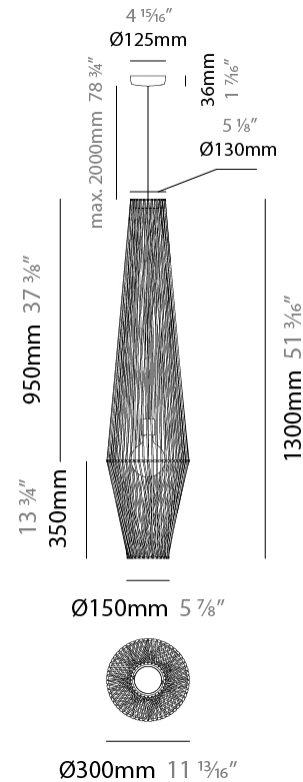

PROJECT	
TYPE	
SPECIFIER	
QUANTITY	
DATE	

BIMBA SUSPENSION

D111115-

base number Finish
Options

1. To build a product code in our configurator select the specify button on the base model # product page
2. To build a manual product code on this datasheet choose from the options listed below in blue font and add the suffix to the base model #

GENERAL

Series: Bimba
Brand: Ole
Division: Design
Mounting Type: Suspension
Mounting Location: Ceiling
Subcategory: Pendant

PHYSICAL

Shape: Abstract
Diameter (mm): 300
Diameter (in): 11 ¹³/₁₆
Height (mm): 1300
Height (in): 51 ³/₁₆
Max. Overall Height (mm): 3300
Max. Overall Height (in): 129 ¹⁵/₁₆
Light Distribution: Omnidirectional
Weight (kg): 5
Weight (lbs): 11.02
Fixture Finish: BEI / BLK / BLU / COG / DGN / GRY / MRN / MOC / MUS / OLV / SIL / STN / TER / WHI
Holder Finish: Matte Black
Fixture Material: Fabric Cord / Metal
Cable Details: 2000mm Cable
Upon Request: Other fabric cord colors available upon request (see downloadable finish chart)

ELECTRICAL

Number of Lamps: 1
Lamp Type: LED Retrofit
Bulb Included: Bulb Not Included
Max. Wattage Per Lamp (W): 15
Lamp Base: E26
Input Voltage (V): 120
Upon Request: 277Vac / GU24

LED

OPTICAL

RATINGS AND CERTIFICATIONS

Certified By: Certified for North American Standards
IP rating: IP20