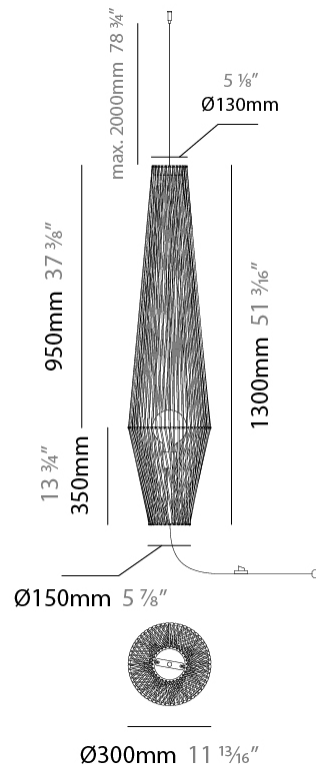

PROJECT	
TYPE	
SPECIFIER	
QUANTITY	
DATE	

BIMBA SUSPENSION

D111114-

base number   Finish
Options

1. To build a product code in our configurator select the specify button on the base model # product page
2. To build a manual product code on this datasheet choose from the options listed below in blue font and add the suffix to the base model #

GENERAL

Series: Bimba
Brand: Ole
Division: Design
Mounting Type: Suspension
Mounting Location: Ceiling
Subcategory: Pendant

PHYSICAL

Shape: Abstract
Diameter (mm): 300
Diameter (in): 11 13/16
Height (mm): 1300
Height (in): 51 3/16
Max. Overall Height (mm): 3330
Max. Overall Height (in): 129 15/16
Light Distribution: Omnidirectional
Weight (kg): 5
Weight (lbs): 11.02
Fixture Finish: BEI / BLK / BLU / COG / DGN / GRY / MRN / MOC / MUS / OLV / SIL / STN / TER / WHI
Holder Finish: Matte Black
Fixture Material: Fabric Cord / Metal
Cable Details: 2000mm Cable
Upon Request: Other fabric cord colors available upon request (see downloadable finish chart)

ELECTRICAL

Number of Lamps: 1
Lamp Type: LED Retrofit
Bulb Included: Bulb Not Included
Max. Wattage Per Lamp (W): 15
Lamp Base: E26
Input Voltage (V): 120
Upon Request: 277Vac / GU24

LED

OPTICAL

RATINGS AND CERTIFICATIONS

Certified By: Certified for North American Standards
IP rating: IP20