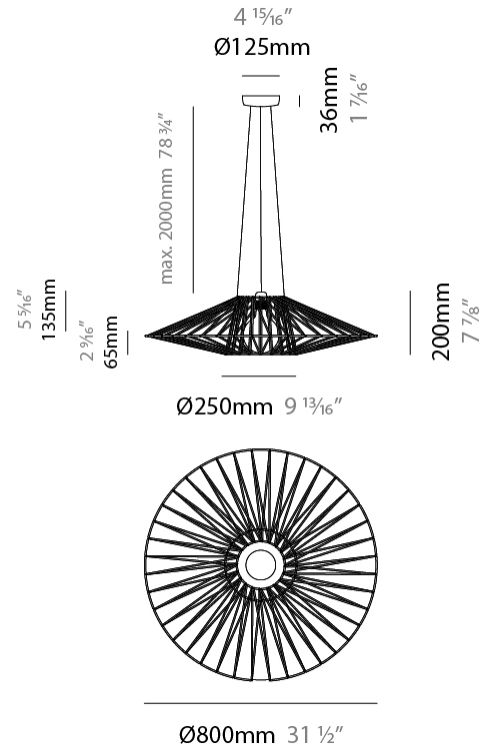

PROJECT	_____
TYPE	_____
SPECIFIER	_____
QUANTITY	_____
DATE	_____

BIMBA SUSPENSION

D111113-

base number   Finish
Options

1. To build a product code in our configurator select the specify button on the base model # product page
2. To build a manual product code on this datasheet choose from the options listed below in blue font and add the suffix to the base model #

GENERAL

Series: Bimba
Brand: Ole
Division: Design
Mounting Type: Suspension
Mounting Location: Ceiling
Subcategory: Pendant

PHYSICAL

Shape: Abstract
Diameter (mm): 800
Diameter (in): 31 1/2
Height (mm): 200
Height (in): 7 7/8
Max. Overall Height (mm): 2200
Max. Overall Height (in): 8 5/8
Light Distribution: Omnidirectional
Weight (kg): 5.1
Weight (lbs): 11.24
Fixture Finish: BEI / BLK / BLU / COG / DGN / GRY / MRN / MOC / MUS / OLV / SIL / STN / TER / WHI
Holder Finish: Matte Black
Fixture Material: Fabric Cord / Metal
Cable Details: 2000mm Cable
Upon Request: Other fabric cord colors available upon request (see downloadable finish chart)

ELECTRICAL

Number of Lamps: 1
Lamp Type: LED Retrofit
Bulb Included: Bulb Not Included
Max. Wattage Per Lamp (W): 15
Lamp Base: E26
Input Voltage (V): 120
Upon Request: 277Vac / GU24

LED

OPTICAL

RATINGS AND CERTIFICATIONS

Certified By: Certified for North American Standards
IP rating: IP20