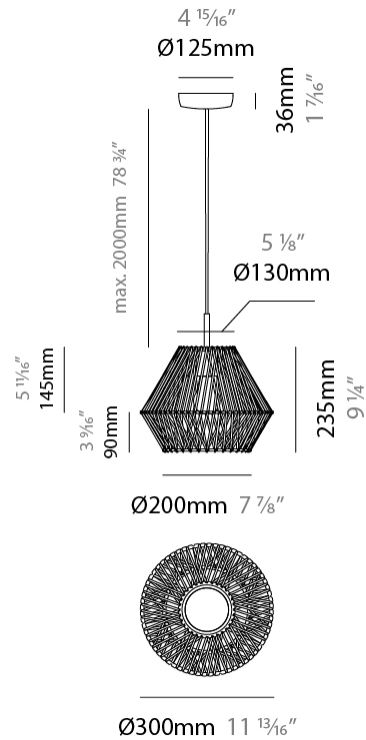

BIMBA SUSPENSION

D111116-

base number   Finish
Options

1. To build a product code in our configurator select the specify button on the base model # product page
2. To build a manual product code on this datasheet choose from the options listed below in blue font and add the suffix to the base model #

GENERAL

Series: Bimba
Brand: Ole
Division: Design
Mounting Type: Suspension
Mounting Location: Ceiling
Subcategory: Pendant

PHYSICAL

Shape: Abstract
Diameter (mm): 300
Diameter (in): 11 13/16
Height (mm): 235
Height (in): 9 1/4
Max. Overall Height (mm): 2235
Max. Overall Height (in): 88
Light Distribution: Omnidirectional
Weight (kg): 2
Weight (lbs): 4.41
Fixture Finish: BEI / BLK / BLU / COG / DGN / GRY / MRN / MOC / MUS / OLV / SIL / STN / TER / WHI
Holder Finish: Matte Black
Fixture Material: Fabric Cord / Metal
Cable Details: 2000mm Cable
Upon Request: Other fabric cord colors available upon request (see downloadable finish chart)

ELECTRICAL

Number of Lamps: 1
Lamp Type: LED Retrofit
Bulb Included: Bulb Not Included
Max. Wattage Per Lamp (W): 15
Lamp Base: E26
Input Voltage (V): 120
Upon Request: 277Vac / GU24

LED

OPTICAL

RATINGS AND CERTIFICATIONS

Certified By: Certified for North American Standards
IP rating: IP20

PROJECT	_____
TYPE	_____
SPECIFIER	_____
QUANTITY	_____
DATE	_____