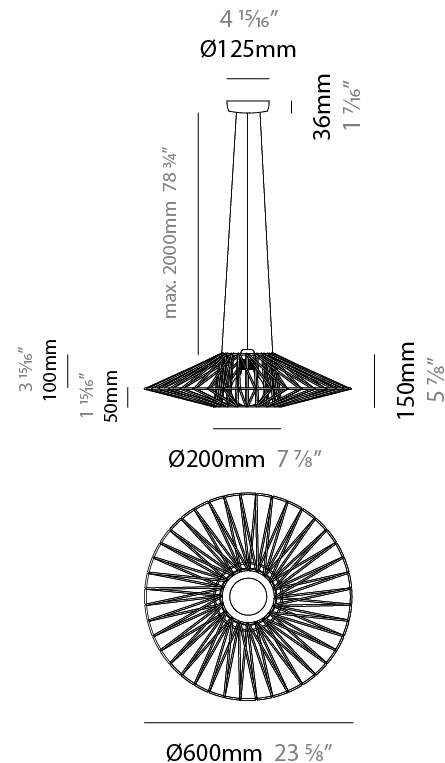

BIMBA SUSPENSION

D111112-

base number Finish
Options

PROJECT
TYPE
SPECIFIER
QUANTITY
DATE

1. To build a product code in our configurator select the specify button on the base model # product page
2. To build a manual product code on this datasheet choose from the options listed below in blue font and add the suffix to the base model #

GENERAL

Series: Bimba
Brand: Ole
Division: Design
Mounting Type: Suspension
Mounting Location: Ceiling
Subcategory: Pendant

PHYSICAL

Shape: Abstract
Diameter (mm): 600
Diameter (in): 23 5/8
Height (mm): 150
Height (in): 5 7/8
Max. Overall Height (mm): 2150
Max. Overall Height (in): 84 5/8
Light Distribution: Omnidirectional
Weight (kg): 4.2
Weight (lbs): 9.26
Fixture Finish: BEI / BLK / BLU / COG / DGN / GRY / MRN / MOC / MUS / OLV / SIL / STN / TER / WHI
Holder Finish: Matte Black
Fixture Material: Fabric Cord / Metal
Cable Details: 2000mm Cable
Upon Request: Other fabric cord colors available upon request (see downloadable finish chart)

ELECTRICAL

Number of Lamps: 1
Lamp Type: LED Retrofit
Bulb Included: Bulb Not Included
Max. Wattage Per Lamp (W): 15
Lamp Base: E26
Input Voltage (V): 120
Upon Request: 277Vac / GU24

LED

OPTICAL

RATINGS AND CERTIFICATIONS

Certified By: Certified for North American Standards
IP rating: IP20